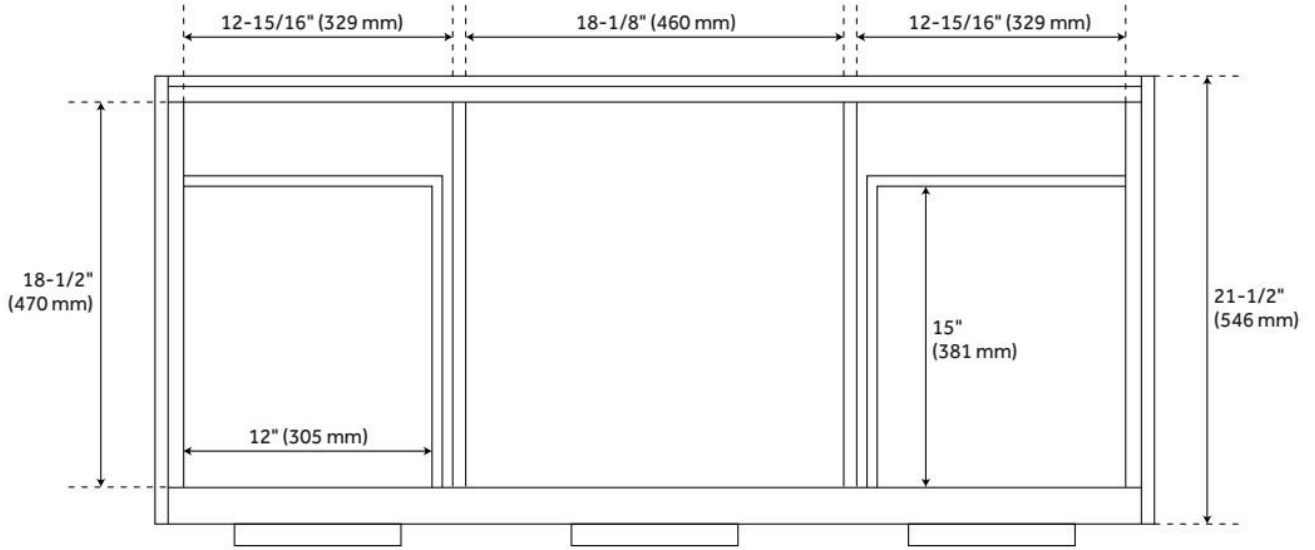

48" DITA WALL-MOUNT VANITY WITH RECTANGULAR UNDERMOUNT SINK - BLACK

SKU: 953673-48-RUMB

Code: SH483202, SH483203, SH483204, SH483205, SH483206, SH483207, SH483208, SH483209, SH483211, SH483212

FEATURES

Material: Wood
Number of Doors: 1
Number of Drawers: 6
Soft-Close Hinges: Yes
Soft-Close Slides: Yes
Dovetail Drawers: Yes
Adjustable Shelves: Yes
Hardware Finish: Satin Black
Built-In Adjusters: No

LISTED ID: 506897

ADDITIONAL FEATURES

- Polished Carrara Marble is sourced from Italy.
- Includes a matching backslash and white porcelain sink.
- Each stone top is carved from a single piece of stone and will feature natural variations.
- See Installation Instructions for directions to attach the vanity top and sink.
- All dimensions are ($\pm 1/2$ ").
- [Wood finish samples available.](#)

REVISED 7/30/2024

48" DITA WALL-MOUNT VANITY WITH RECTANGULAR UNDERMOUNT SINK - BLACK

SKU: 953673-48-RUMB

Code: SH483202, SH483203, SH483204, SH483205, SH483206, SH483207, SH483208, SH483209, SH483211, SH483212