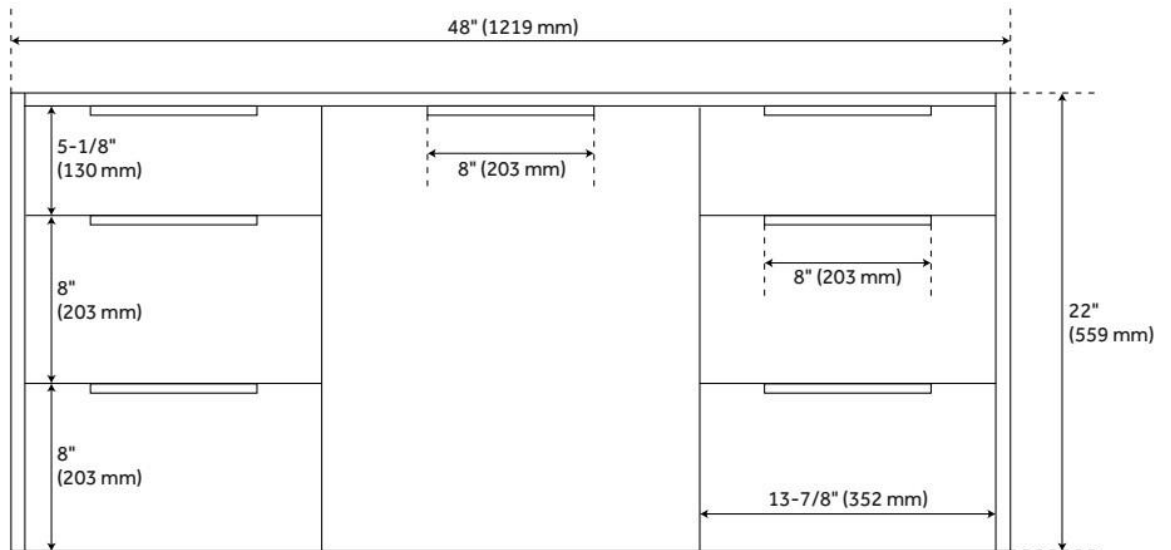

48" DITA WALL-MOUNT VANITY WITH RECTANGULAR UNDERMOUNT SINK - BLACK

SKU: 953673-48-RUMB

Code: SH483202, SH483203, SH483204, SH483205, SH483206, SH483207, SH483208, SH483209, SH483211, SH483212

FEATURES

Material: Wood
Number of Doors: 1
Number of Drawers: 6
Soft-Close Hinges: Yes
Soft-Close Slides: Yes
Dovetail Drawers: Yes
Adjustable Shelves: Yes
Hardware Finish: Satin Black
Built-In Adjusters: No

LISTED ID: 506897

ADDITIONAL FEATURES

- Polished Carrara Marble is sourced from Italy.
- Includes a matching backslash and white porcelain sink.
- Each stone top is carved from a single piece of stone and will feature natural variations.
- See Installation Instructions for directions to attach the vanity top and sink.
- All dimensions are ($\pm 1/2$ ").
- [Wood finish samples available.](#)

REVISED 7/30/2024

48" DITA WALL-MOUNT VANITY WITH RECTANGULAR UNDERMOUNT SINK - BLACK

SKU: 953673-48-RUMB

Code: SH483202, SH483203, SH483204, SH483205, SH483206, SH483207, SH483208, SH483209, SH483211, SH483212