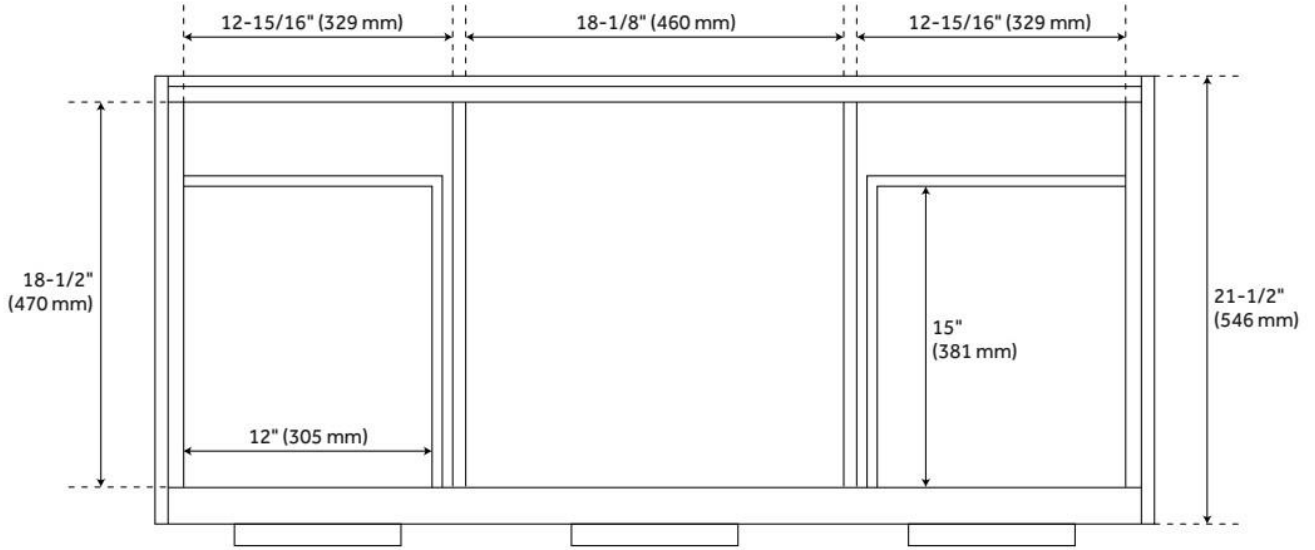

48" DITA WALL-MOUNT VANITY WITH RECTANGULAR UNDERMOUNT SINK - BLACK

SKU: 953673-48-RUMB

Code: SH483202, SH483203, SH483204, SH483205, SH483206, SH483207, SH483208, SH483209, SH483211, SH483212, SH559107

REVISED 11/27/2024