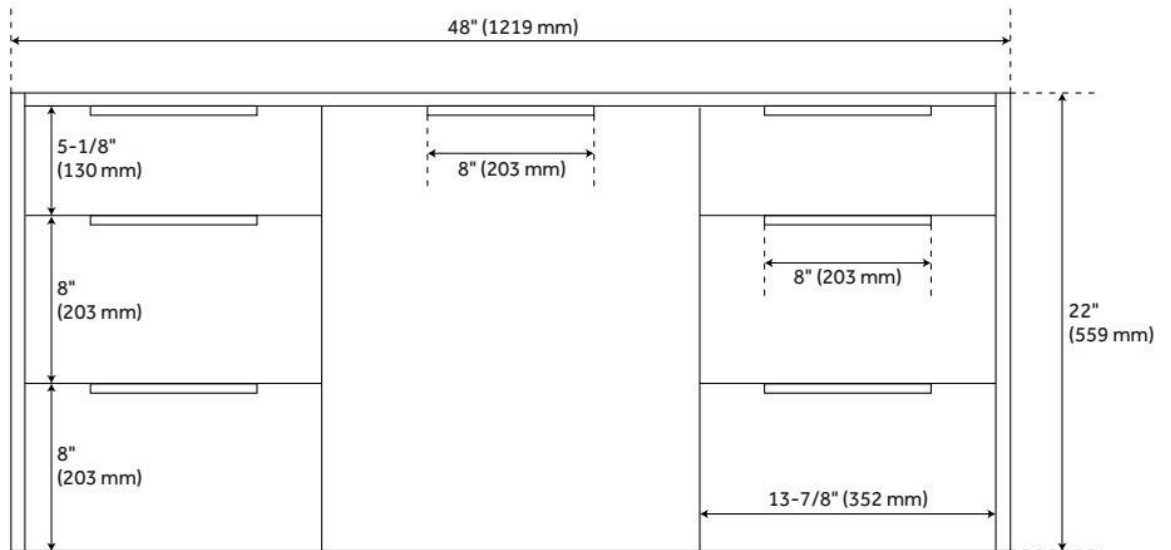

48" DITA WALL-MOUNT VANITY WITH RECTANGULAR UNDERMOUNT SINK - BLACK

SKU: 953673-48-RUMB

Code: SH483202, SH483203, SH483204, SH483205, SH483206, SH483207, SH483208, SH483209, SH483211, SH483212, SH559107

REVISED 11/27/2024