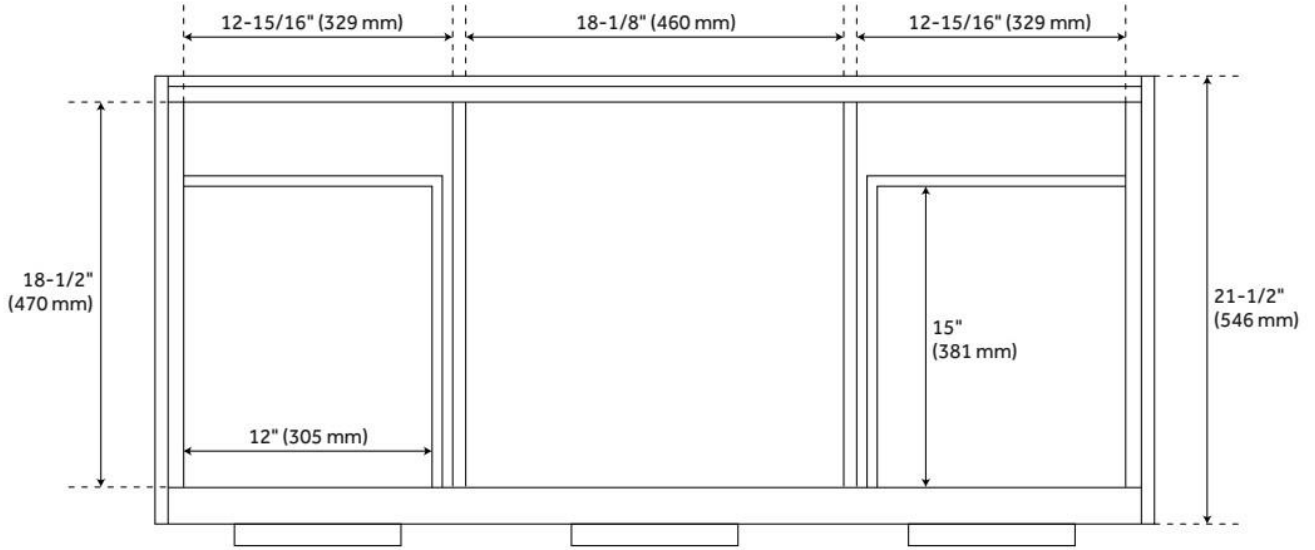

48" DITA WALL-MOUNT VANITY WITH UNDERMOUNT SINK - BLACK

SKU: 953673-48-UM

Code: SH483197, SH483198, SH483199, SH483200, SH483201

FEATURES

Material: Wood
Number of Doors: 1
Number of Drawers: 6
Soft-Close Hinges: Yes
Soft-Close Slides: Yes
Dovetail Drawers: Yes
Adjustable Shelves: Yes
Hardware Finish: Satin Black
Built-In Adjusters: No

LISTED ID: 506895

ADDITIONAL FEATURES

- Polished Carrara Marble is sourced from Italy.
- Each stone top is carved from a single piece of stone and will feature natural variations.
- See Installation Instructions for directions to attach the vanity top and sink.
- All dimensions are ($\pm 1/2$ ").
- [Wood finish samples available.](#)

REVISED 8/12/2024

48" DITA WALL-MOUNT VANITY WITH UNDERMOUNT SINK - BLACK

SKU: 953673-48-UM

Code: SH483197, SH483198, SH483199, SH483200, SH483201

REVISED 8/12/2024