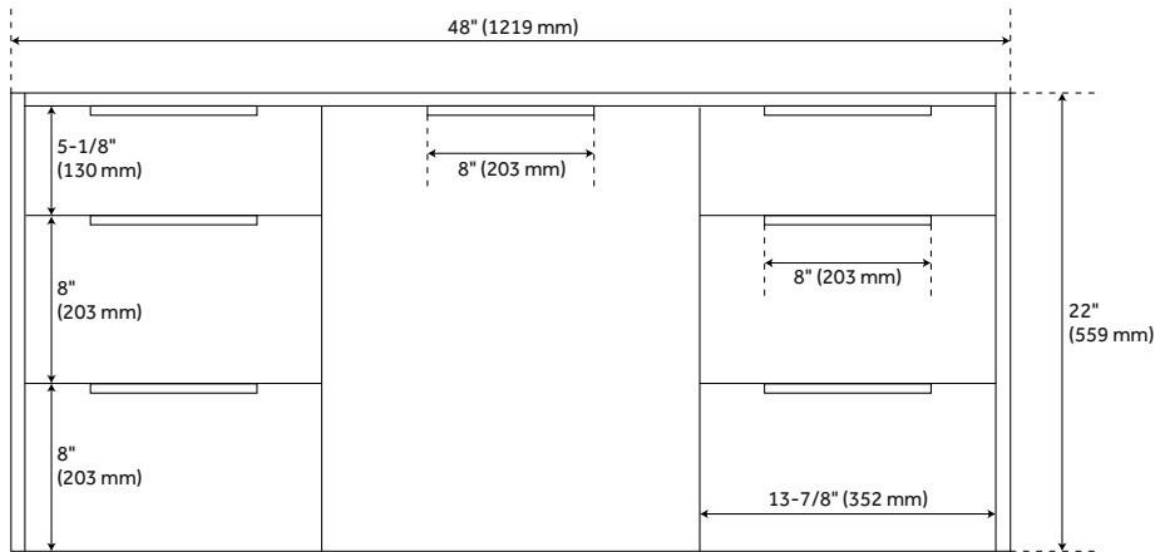

48" DITA WALL-MOUNT VANITY WITH UNDERMOUNT SINK - BLACK

SKU: 953673-48-UM

Code: SH483197, SH483198, SH483199, SH483200, SH483201

FEATURES

Material: Wood
Number of Doors: 1
Number of Drawers: 6
Soft-Close Hinges: Yes
Soft-Close Slides: Yes
Dovetail Drawers: Yes
Adjustable Shelves: Yes
Hardware Finish: Satin Black
Built-In Adjusters: No

LISTED ID: 506895

ADDITIONAL FEATURES

- Polished Carrara Marble is sourced from Italy.
- Each stone top is carved from a single piece of stone and will feature natural variations.
- See Installation Instructions for directions to attach the vanity top and sink.
- All dimensions are ($\pm 1/2$ ").
- [Wood finish samples available.](#)

REVISED 8/12/2024

48" DITA WALL-MOUNT VANITY WITH UNDERMOUNT SINK - BLACK

SKU: 953673-48-UM

Code: SH483197, SH483198, SH483199, SH483200, SH483201

REVISED 8/12/2024