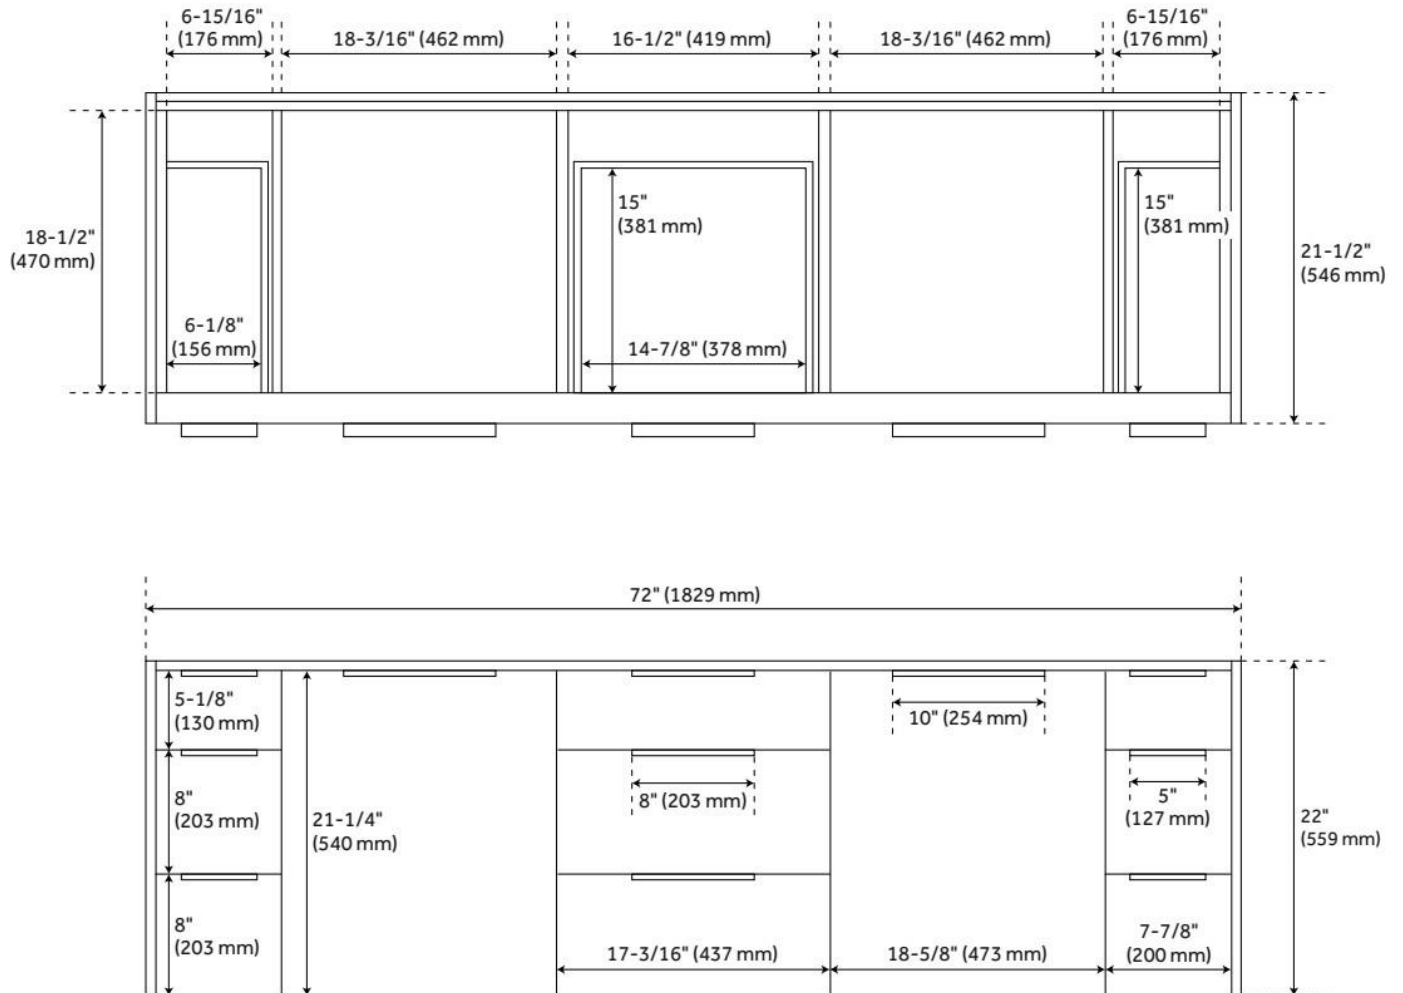

# 72" DITA WALL-MOUNT DOUBLE VANITY WITH RECTANGULAR UNDERMOUNT SINKS - BLACK

SKU: 953673-72-RUMB

Code: SH483234, SH483235, SH483236, SH483237, SH483238, SH483239, SH483240, SH483241, SH483242, SH483244, SH559140