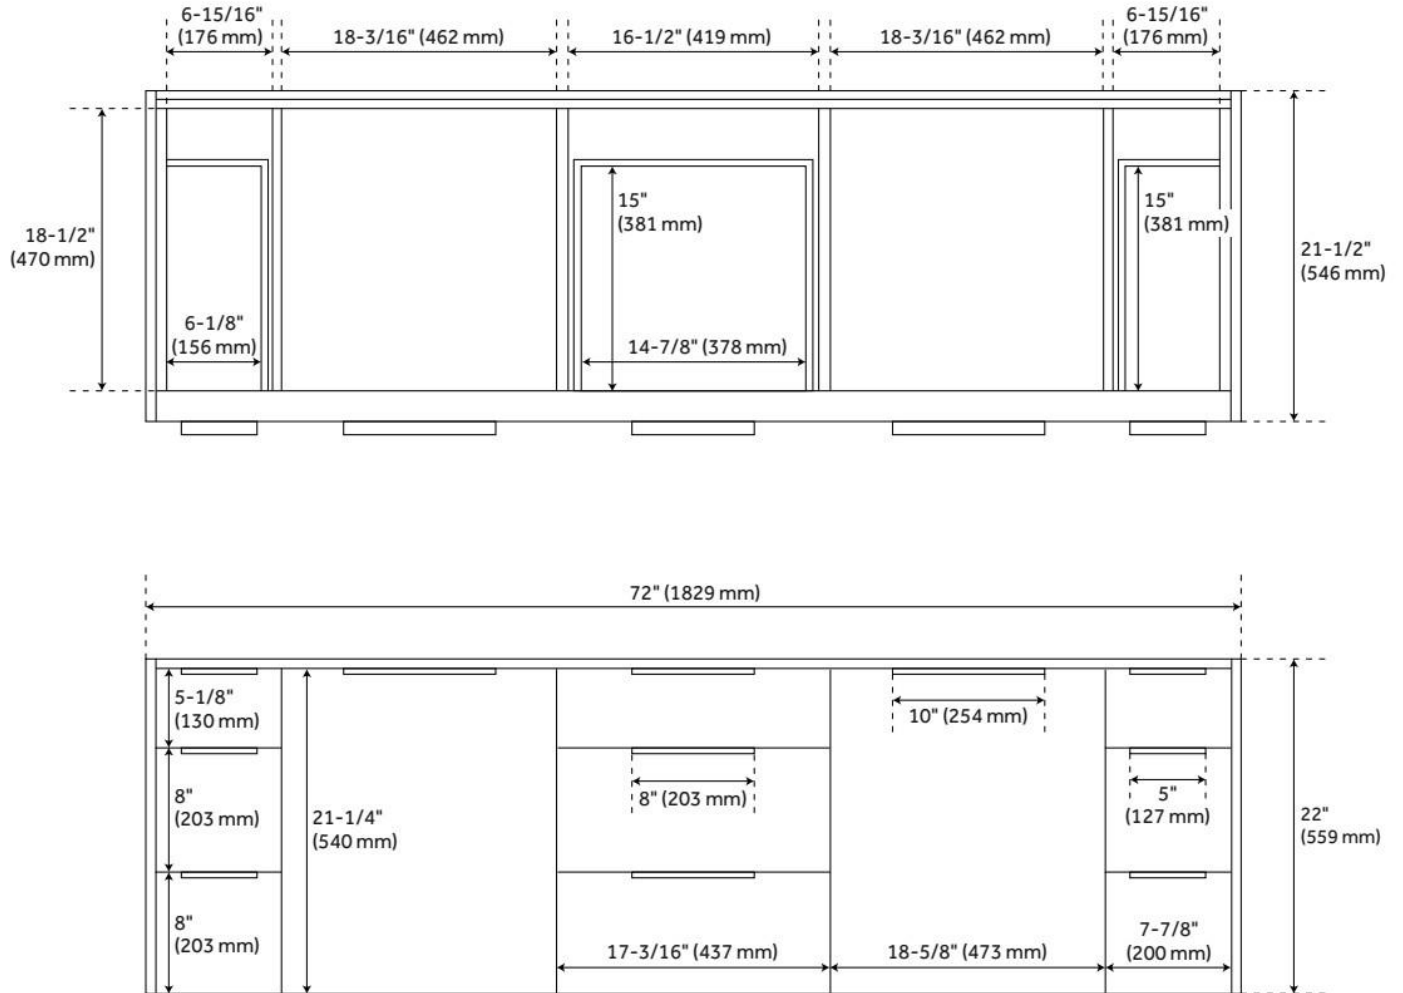

72" DITA WALL-MOUNT DOUBLE VANITY WITH UNDERMOUNT SINKS - BLACK

SKU: 953673-72-UM

Code: SH483229, SH483230, SH483231, SH483232, SH483233

REVISED 7/31/2024