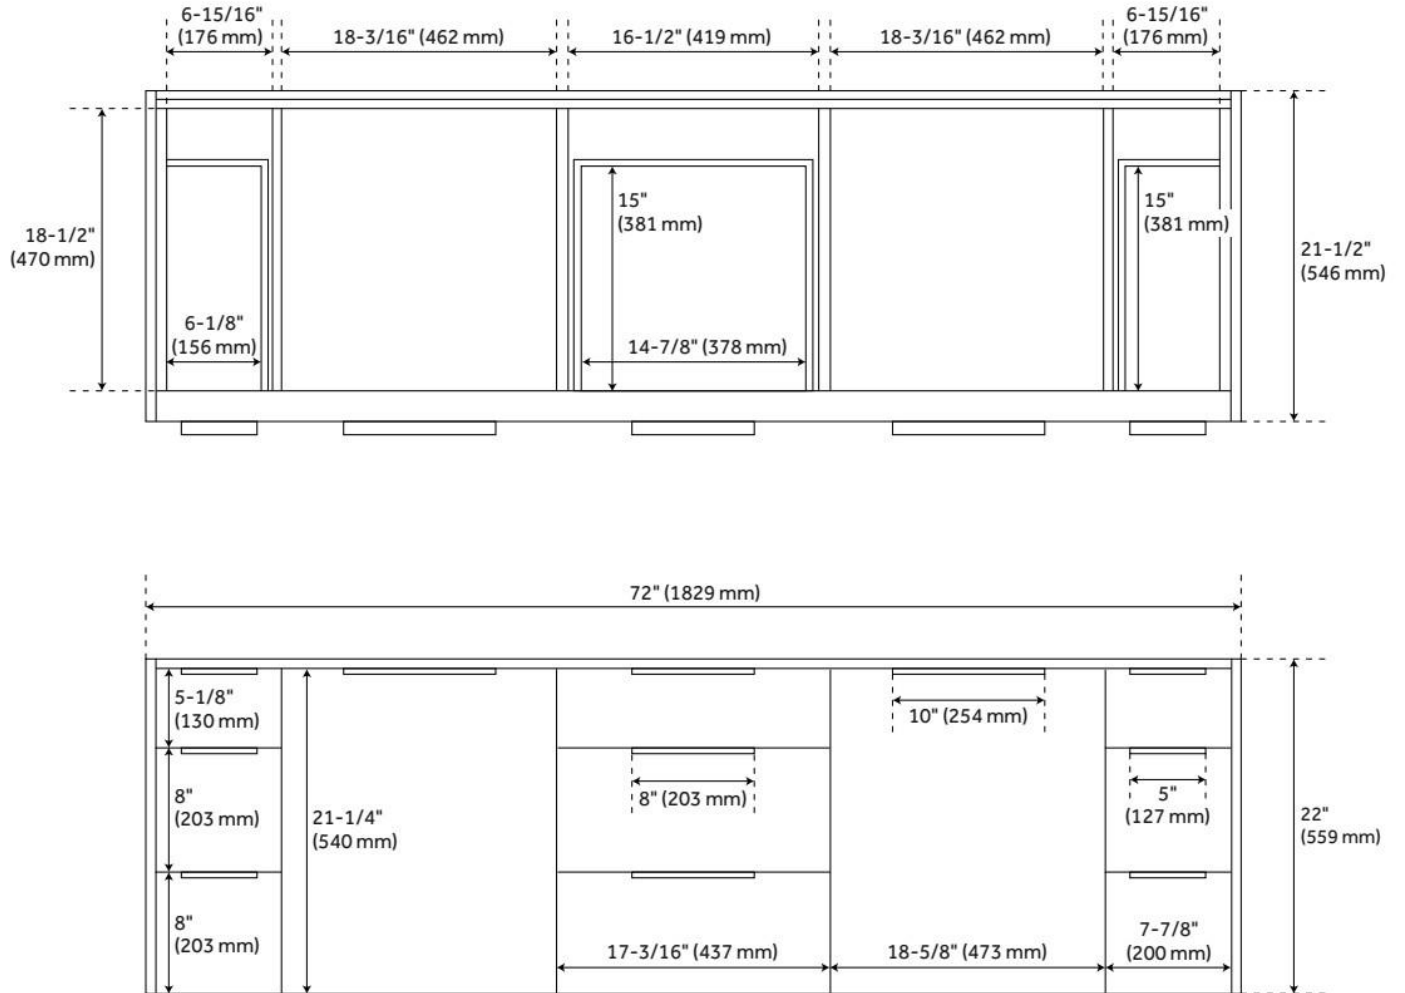

72" DITA WALL-MOUNT DOUBLE VANITY WITH UNDERMOUNT SINKS - BLACK

SKU: 953673-72-UM

Code: SH483229, SH483230, SH483231, SH483232, SH483233

REVISED 11/15/2024