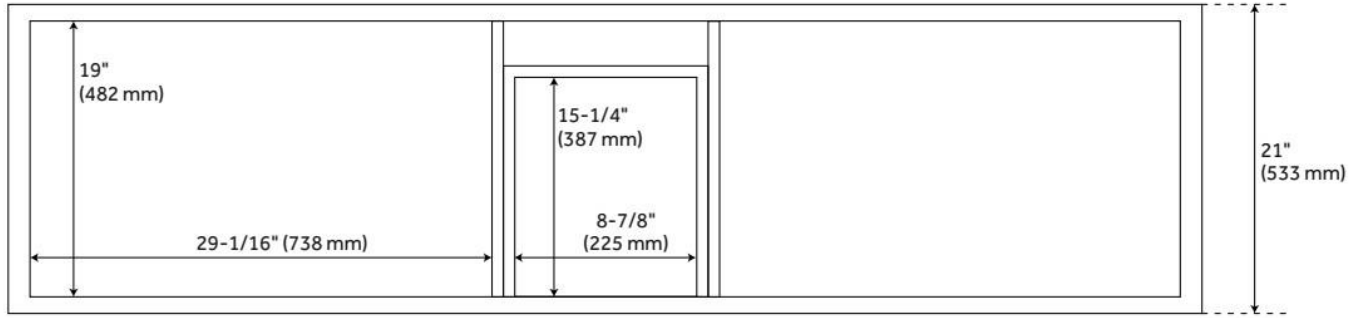

72" SIMIEN TEAK DOUBLE VANITY WITH RECTANGULAR UNDERMOUNT SINKS - TEAK

SKU: 953674-72-RUMB

Code: SH483330, SH483331, SH483332, SH483333, SH483334, SH483335, SH483336, SH483337, SH483338, SH483339

REVISED 8/5/2024