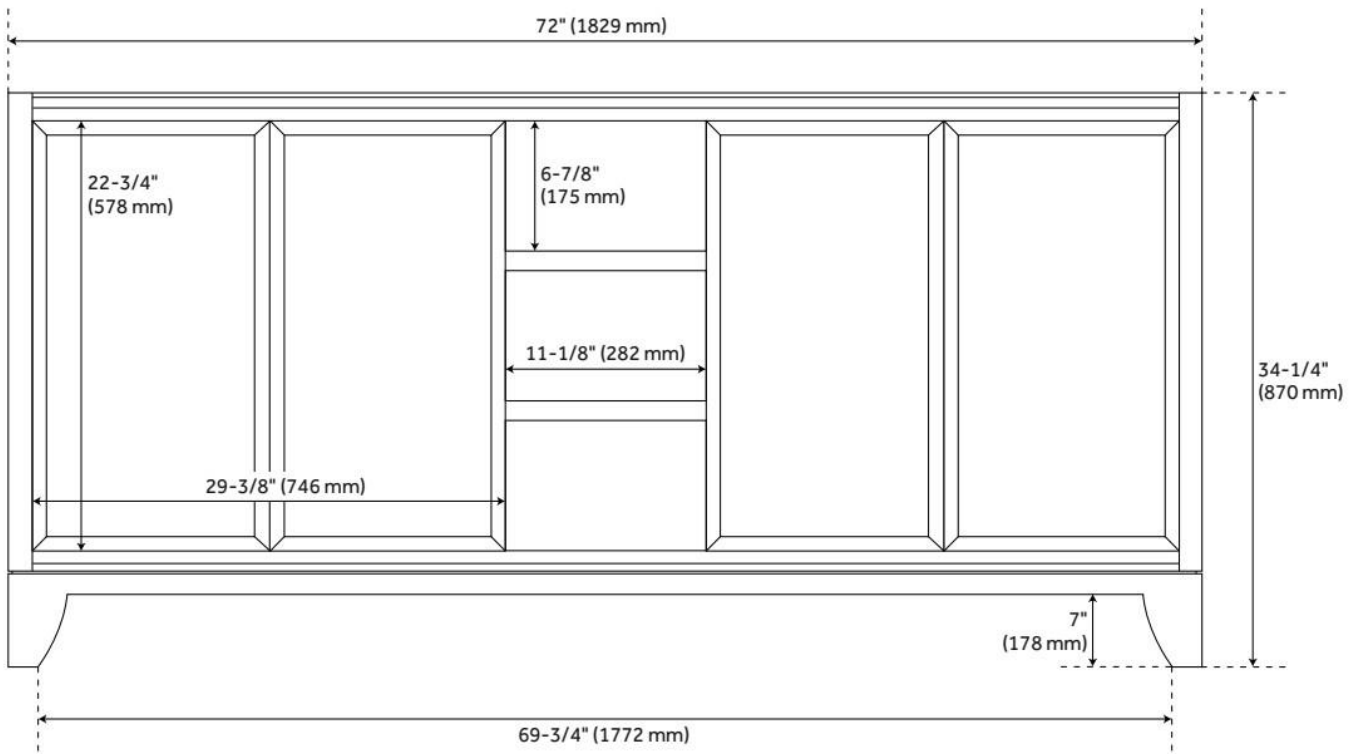

72" SIMIEN TEAK DOUBLE VANITY WITH RECTANGULAR UNDERMOUNT SINKS - TEAK

SKU: 953674-72-RUMB

Code: SH483330, SH483331, SH483332, SH483333, SH483334, SH483335, SH483336, SH483337, SH483338, SH483339

REVISED 8/5/2024