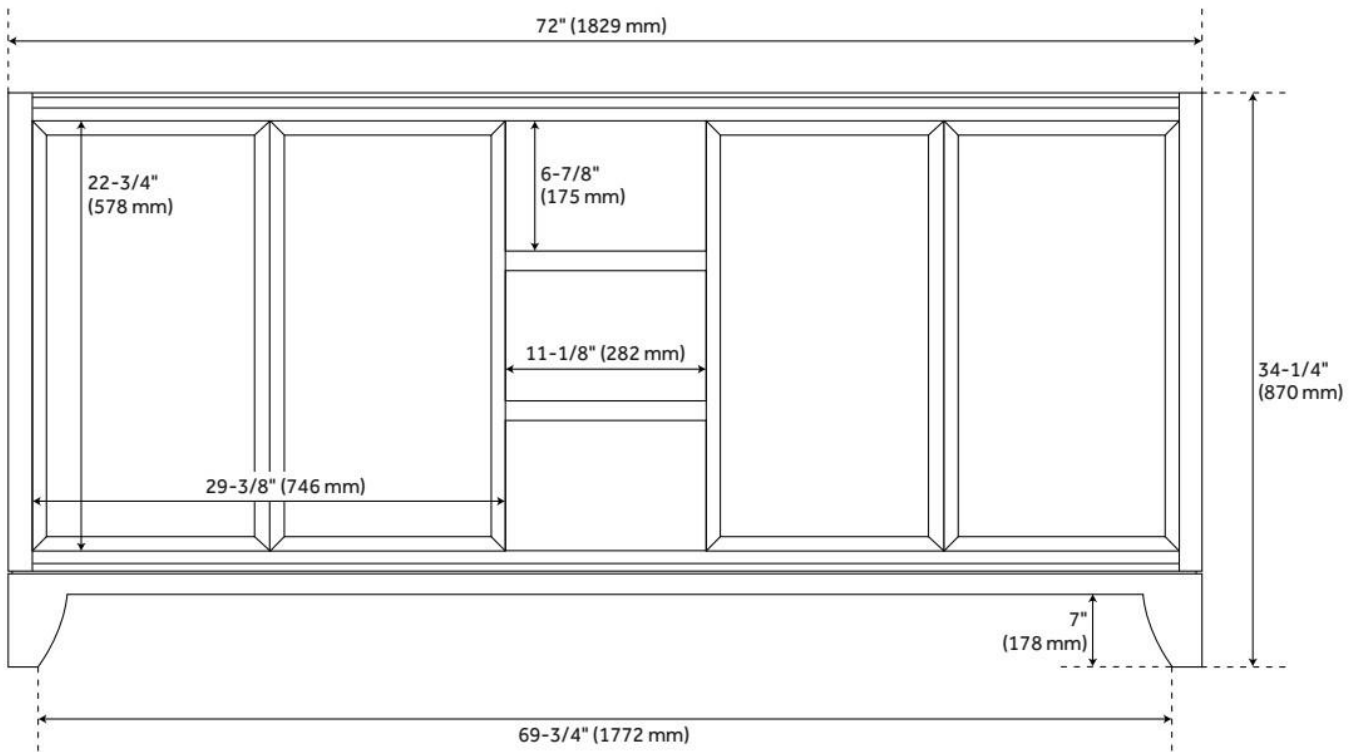

72" SIMIEN TEAK DOUBLE VANITY WITH UNDERMOUNT SINKS - TEAK

SKU: 953674-72-UM

Code: SH483324, SH483325, SH483326, SH483327, SH483328

REVISED 8/5/2024