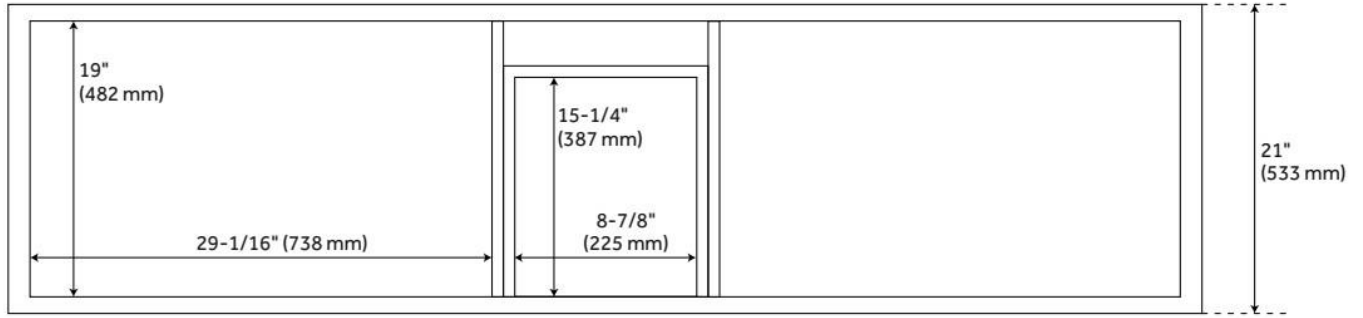

72" SIMIEN TEAK DOUBLE VANITY WITH UNDERMOUNT SINKS - TEAK

SKU: 953674-72-UM

Code: SH483324, SH483325, SH483326, SH483327, SH483328

REVISED 8/5/2024