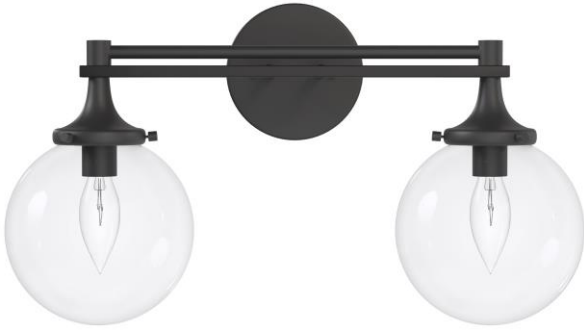

ALFARO 2-LIGHT VANITY LIGHT - CLEAR SHADE

SKU: 953681
SHVL3262

FEATURES

Installation Type: Wall Mount
Design: Glam
Material: Steel
Width: 20"
Height: 11"
Depth: 7-1/2"
Mounting Hardware Included: Yes
Reversible Mounting: Yes
Shade Finish: Clear Shade
Shade Material: Clear
Number of Bulbs: 2
Base Plate Width: 5"
Base Plate Depth: 1/2"
Location Type: Suitable for Damp Locations
Bulbs Included: No
Bulb Type: Candelabra E-12
Wattage per Bulb: 60

CODES/STANDARDS

UL 1598 / CSA C22.2 No 250.0

Code: SHVL3262
REVISED 7/13/2022

ALFARO 2-LIGHT VANITY LIGHT - CLEAR SHADE

SKU: 953681

SHVL3262

All dimensions and specifications are nominal and may vary. Use actual products for accuracy in critical situations.