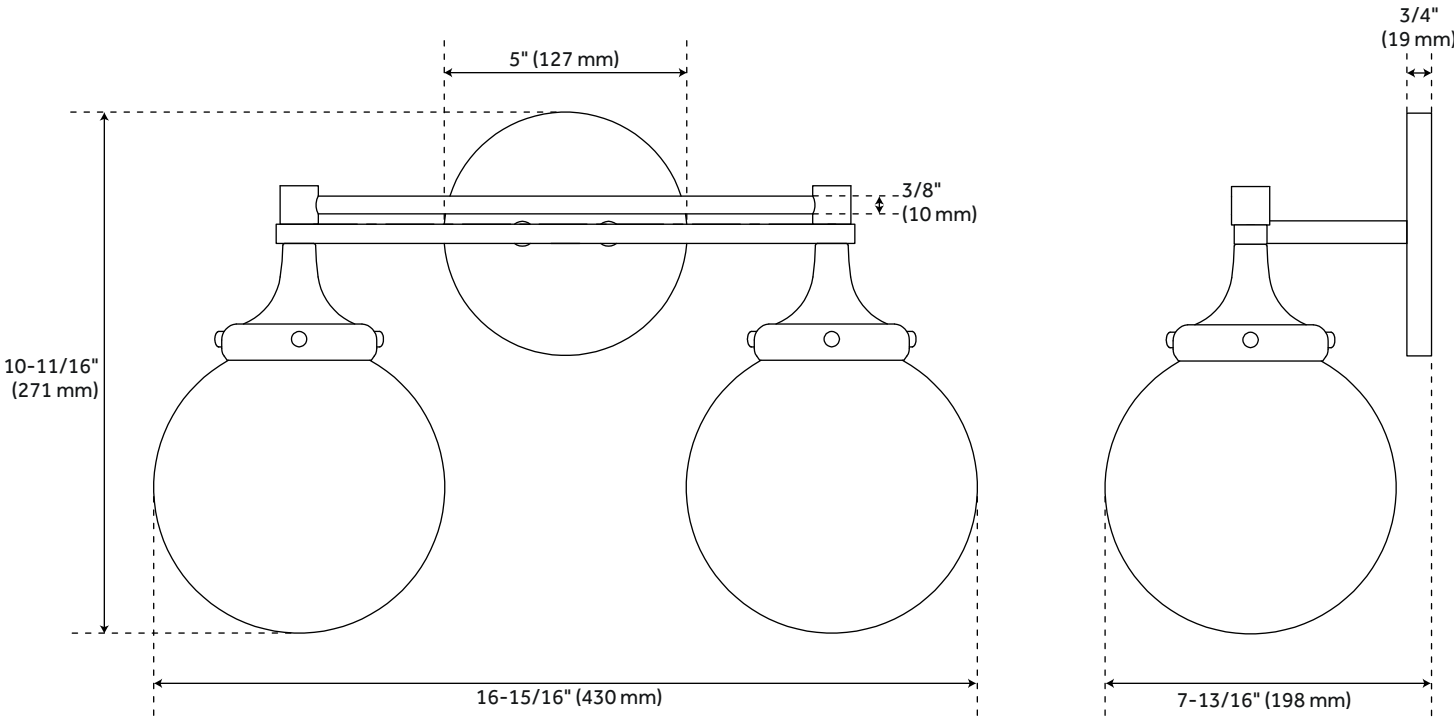

ALFARO 2-LIGHT VANITY LIGHT - CLEAR SHADE

SKU: 953681
SHVL3262

FEATURES

Installation Type: Wall Mount
Design: Glam
Material: Steel
Width: 20"
Height: 11"
Depth: 7-1/2"
Mounting Hardware Included: Yes
Reversible Mounting: Yes
Shade Finish: Clear Shade
Shade Material: Clear
Number of Bulbs: 2
Base Plate Width: 5"
Base Plate Depth: 1/2"
Location Type: Suitable for Damp Locations
Bulbs Included: No
Bulb Type: Candelabra E-12
Wattage per Bulb: 60

CODES/STANDARDS

UL 1598 / CSA C22.2 No 250.0

Code: SHVL3262
REVISED 7/13/2022

ALFARO 2-LIGHT VANITY LIGHT - CLEAR SHADE

SKU: 953681

SHVL3262

All dimensions and specifications are nominal and may vary. Use actual products for accuracy in critical situations.