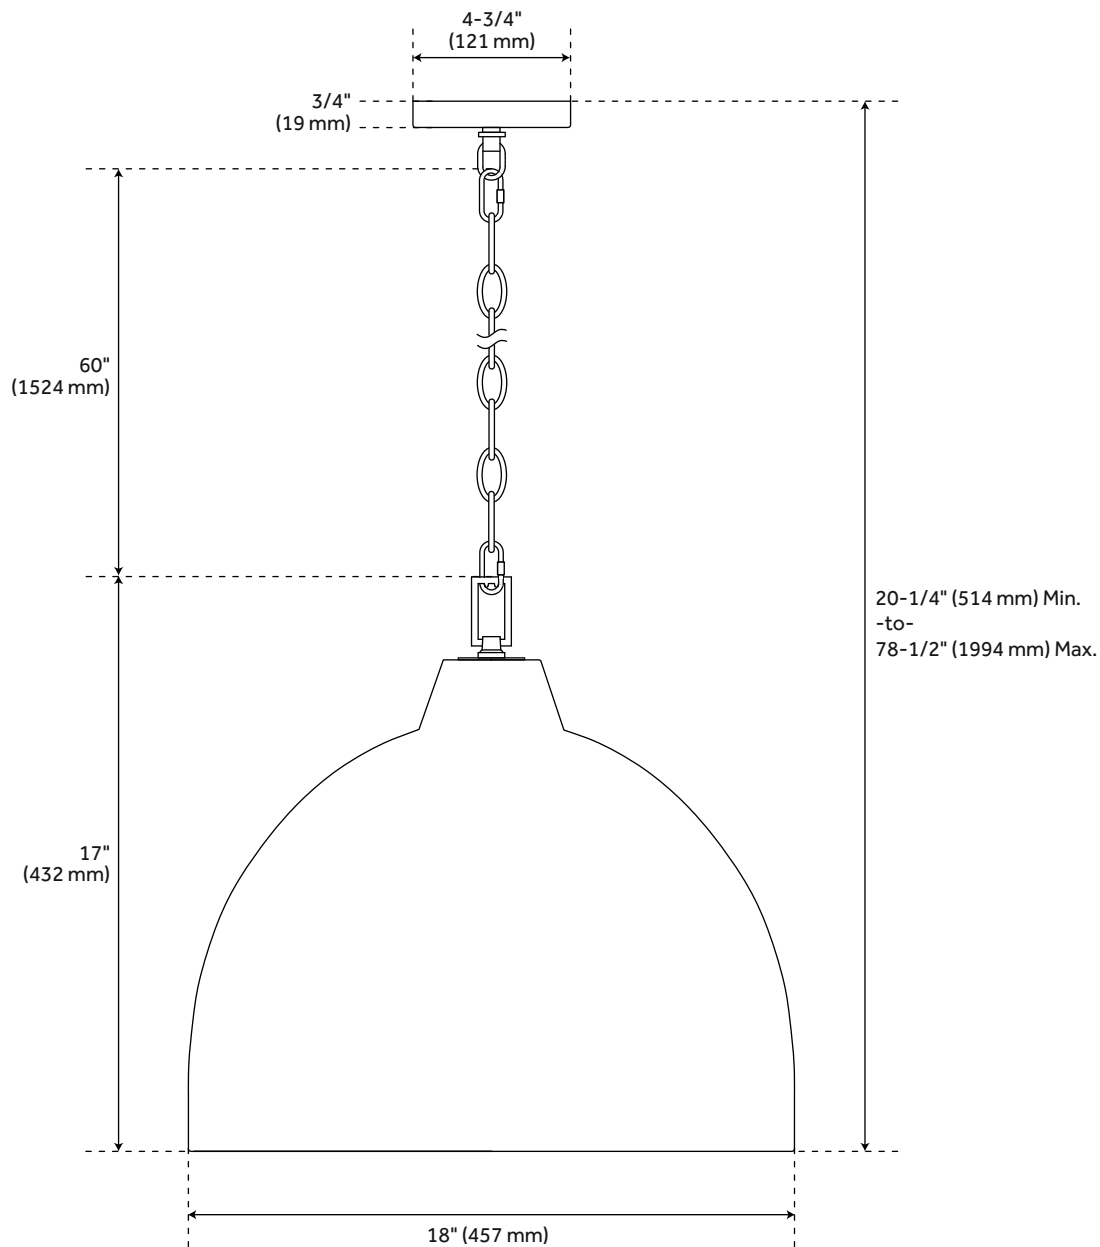

BARTOW 3-LIGHT PENDANT LIGHT

SKU: 953684

Code: SHPL3403AGBR, SHPL3403BLSS

UL 1598 / CSA C22.2 No 250.0

FEATURES

Installation Type: Ceiling Mount
Design: Rustic
Material: Steel
Width: 18"
Height: 17"
Base Plate Diameter: 4-1/4"
Mounting Hardware Included: Yes
Size: 18"
Shade Finish: Hammered
Shade Material: Metal
Number of Bulbs: 3
Base Plate Depth: 3/4"
Location Type: Suitable for Dry Locations
Bulbs Included: No
Bulb Type: Medium E-26
Wattage per Bulb: 60
Downrod/Chain Length: 60"
Remote Included: No
Weight: 9.83
Wire Length: 180
Voltage: 120V
Sloped Ceiling Compatible: Yes
Voltage: 120

REVISED 3/31/2023

BARTOW 3-LIGHT PENDANT LIGHT

SKU: 953684

Code: SHPL3403AGBR, SHPL3403BLSS

ADDITIONAL FEATURES

- Fixture uses E26 bulbs.
- Chain Length 60" Wire Length 180"
- Hanging Height: 20-1/4" Minimum 78-1/2" Maximum.

REVISED 3/31/2023

BARTOW 3-LIGHT PENDANT LIGHT

SKU: 953684

SHPL3403

All dimensions and specifications are nominal and may vary. Use actual products for accuracy in critical situations.