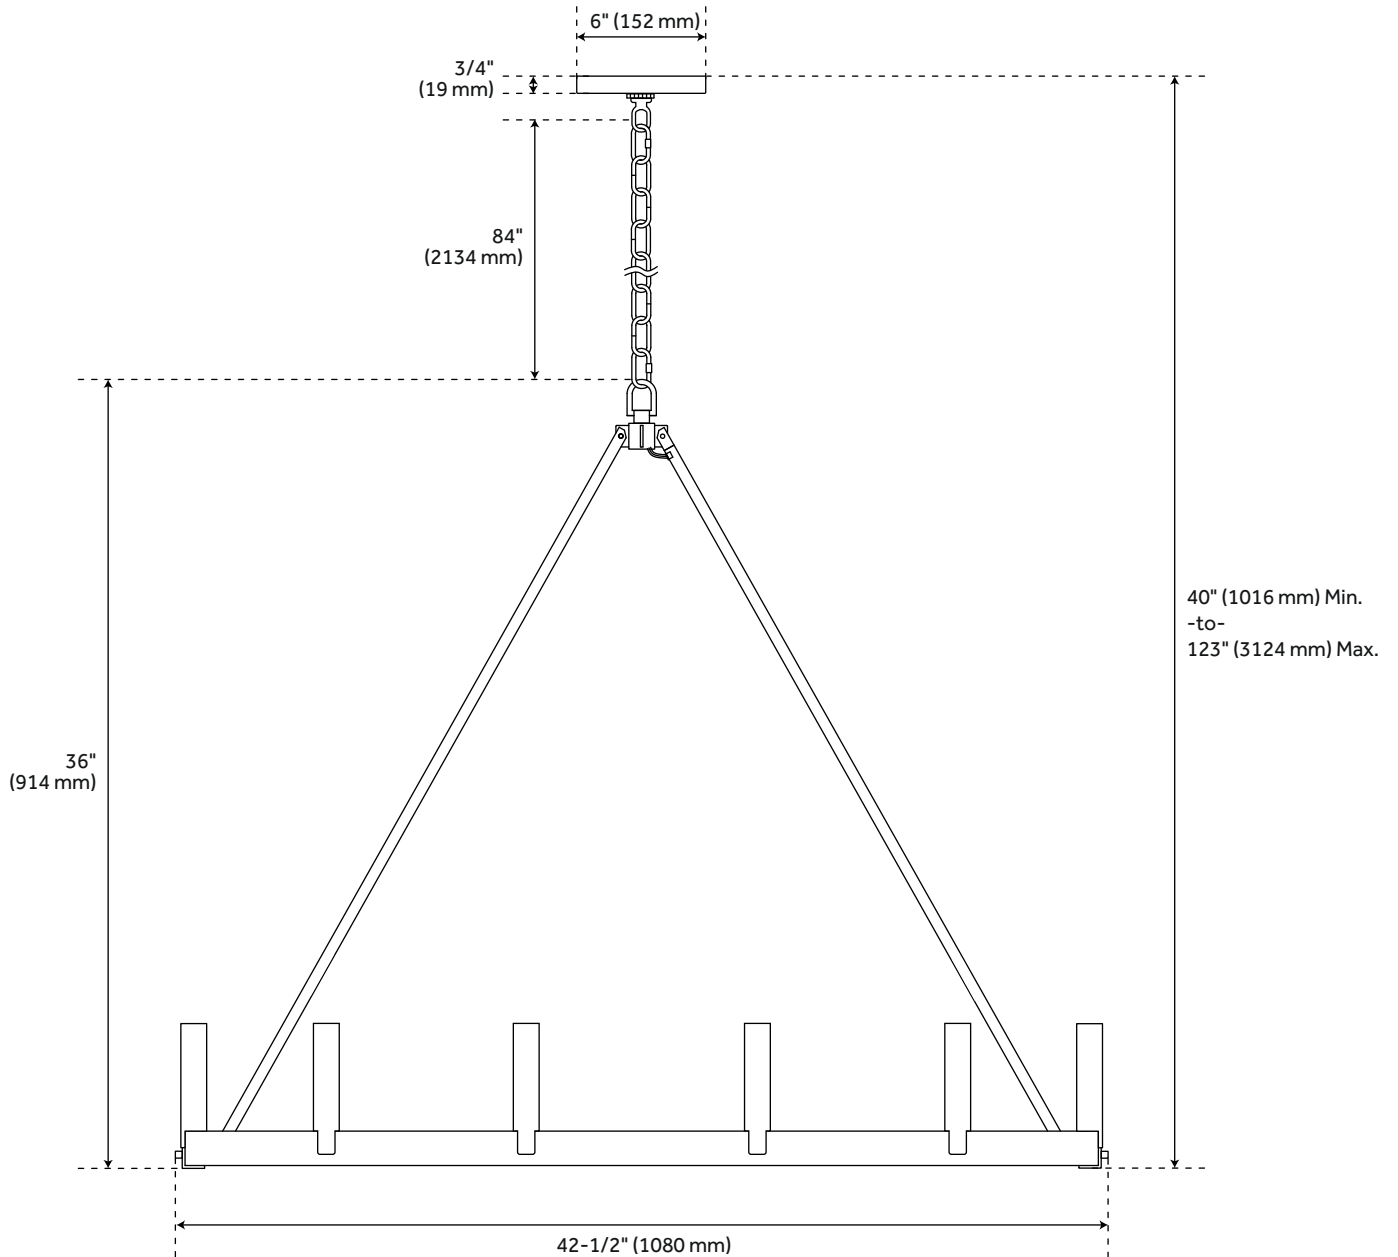

DUTTON 12-LIGHT CHANDELIER

SKU: 953686

Code: PPHL6492, SHHL6492

FEATURES

Installation Type: Ceiling Mount
Design: Modern
Material: Steel
Width: 42-1/2"
Height: 36"
Base Plate Length: 3/4"
Base Plate Diameter: 5"
Mounting Hardware Included: Yes
Size: 43"
Shade Finish: White Linen
Shade Material: Metal
Number of Bulbs: 12
Base Plate Depth: 3/4"
Location Type: Suitable for Dry Locations
Bulbs Included: No
Bulb Type: Candelabra E-12
Wattage per Bulb: 60
Remote Included: No

UL 1598 / CSA C22.2 No 250.0

REVISED 3/21/2023

DUTTON 12-LIGHT CHANDELIER

SKU: 953686

Code: PPHL6492, SHHL6492

ADDITIONAL FEATURES

- Chain Length 84" Wire Length 240"
- Hanging Height: 40" Minimum 123" Maximum.

REVISED 3/21/2023

DUTTON 12-LIGHT CHANDELIER

SKU: 953686

SHHL6492

All dimensions and specifications are nominal and may vary. Use actual products for accuracy in critical situations.