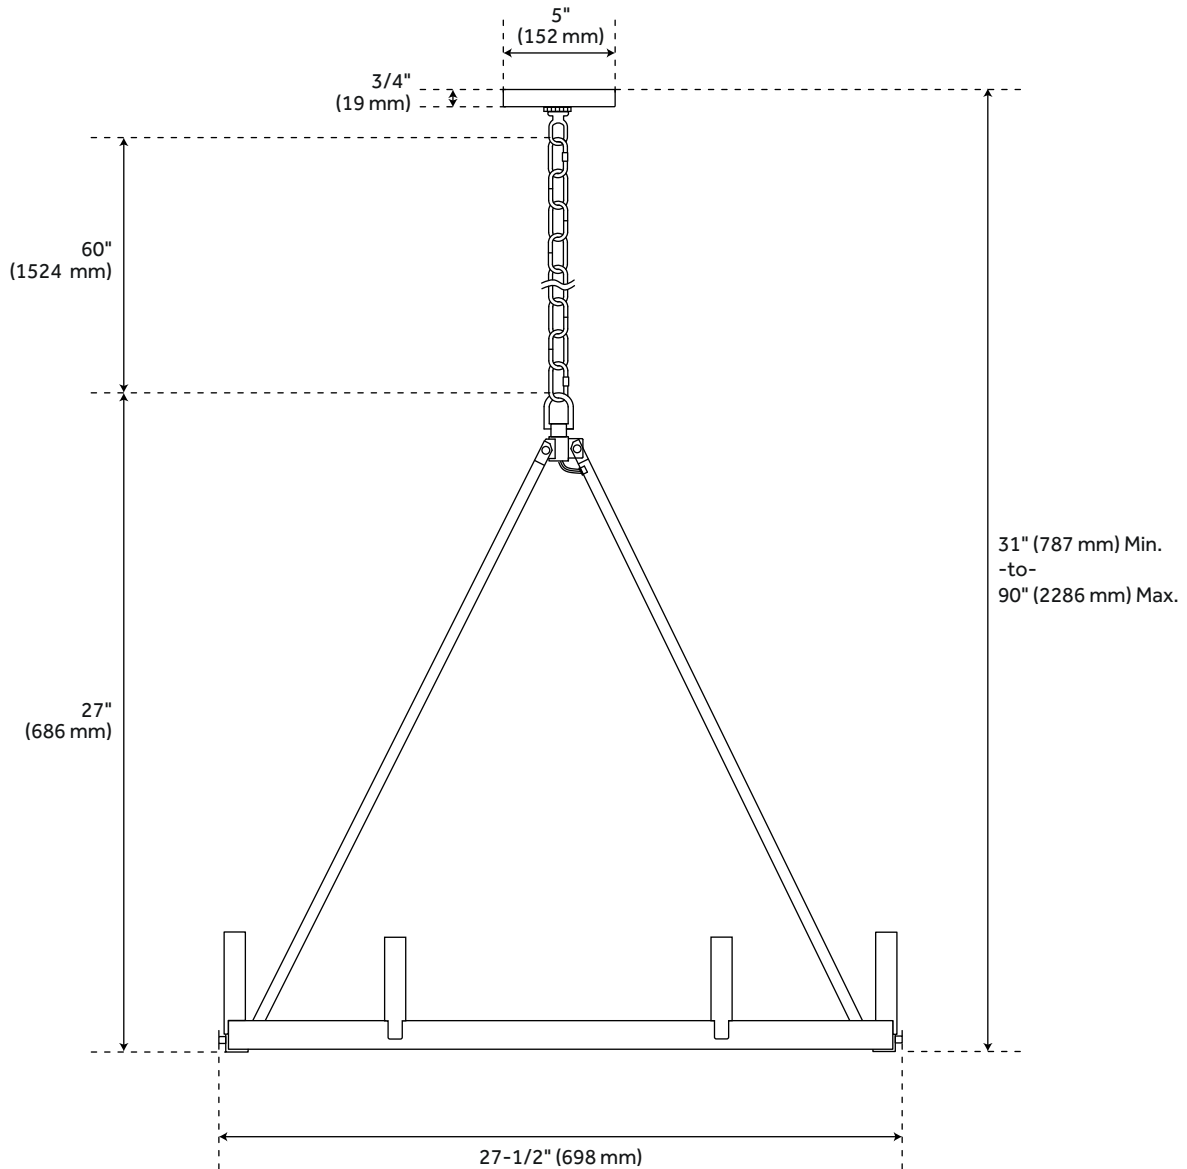

DUTTON 6-LIGHT CHANDELIER

SKU: 953687

SHHL6496

All dimensions and specifications are nominal and may vary. Use actual products for accuracy in critical situations.