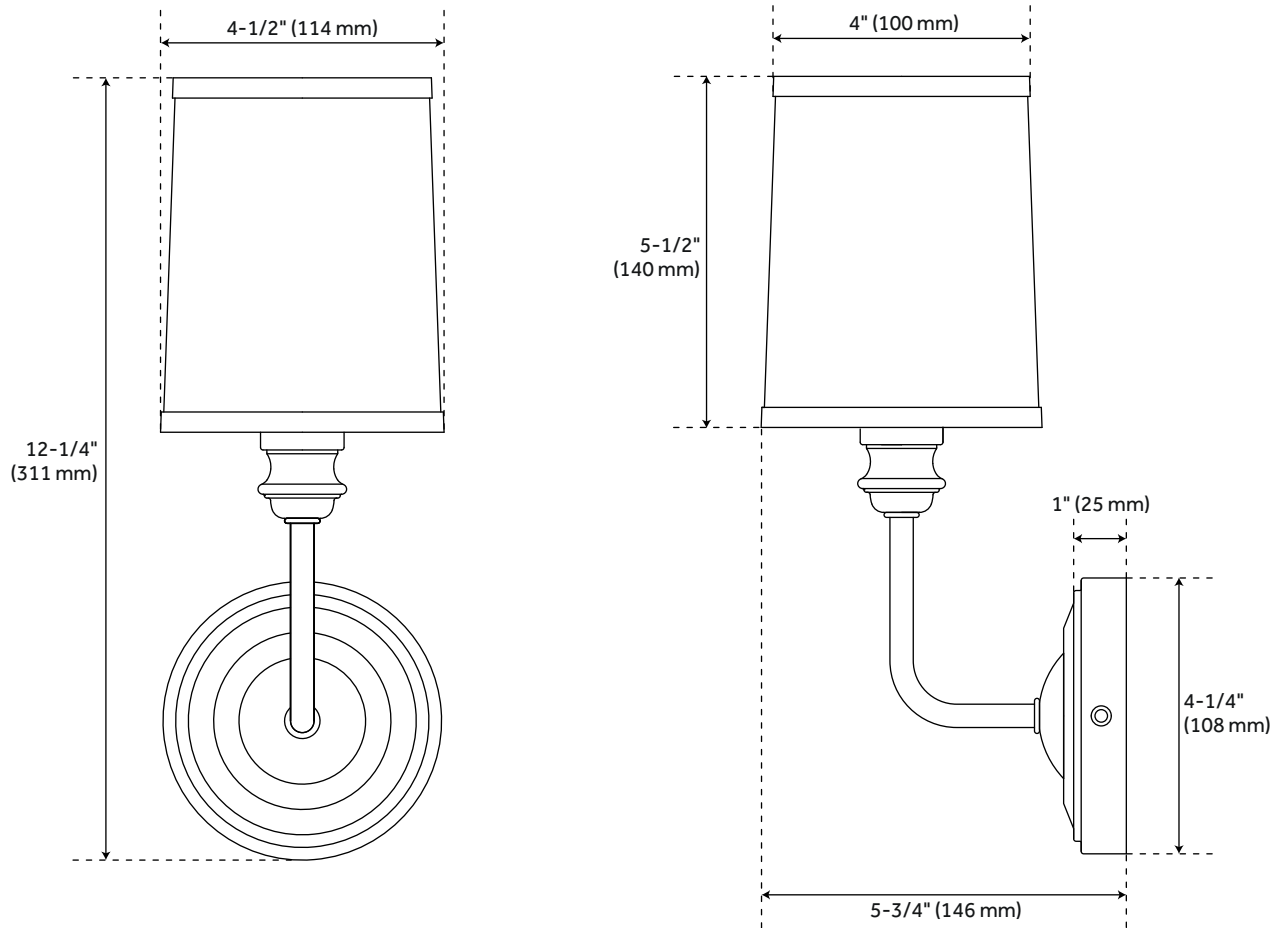

## FEATURES

Installation Type: Wall Mount  
Design: Traditional  
Material: Steel  
Width: 4-1/2"  
Height: 12-1/4"  
Depth: 5-3/4"  
Base Plate Length: 1"  
Base Plate Diameter: 4-1/4"  
Mounting Hardware Included: Yes  
Size: 5"  
Shade Finish: White Linen  
Shade Material: Fabric  
Number of Bulbs: 1  
Base Plate Depth: 1"  
Location Type: Suitable for Damp Locations  
Bulbs Included: No  
Bulb Type: Candelabra E-12  
Wattage per Bulb: 60  
Remote Included: No

# POPLIN SINGLE VANITY LIGHT - CANDELABRA

SKU: 953688

Code: PHVL3221, SHVL3221

# POPLIN VANITY SCONCE - SINGLE LIGHT

SKU: 953688

SHVL3221

All dimensions and specifications are nominal and may vary. Use actual products for accuracy in critical situations.