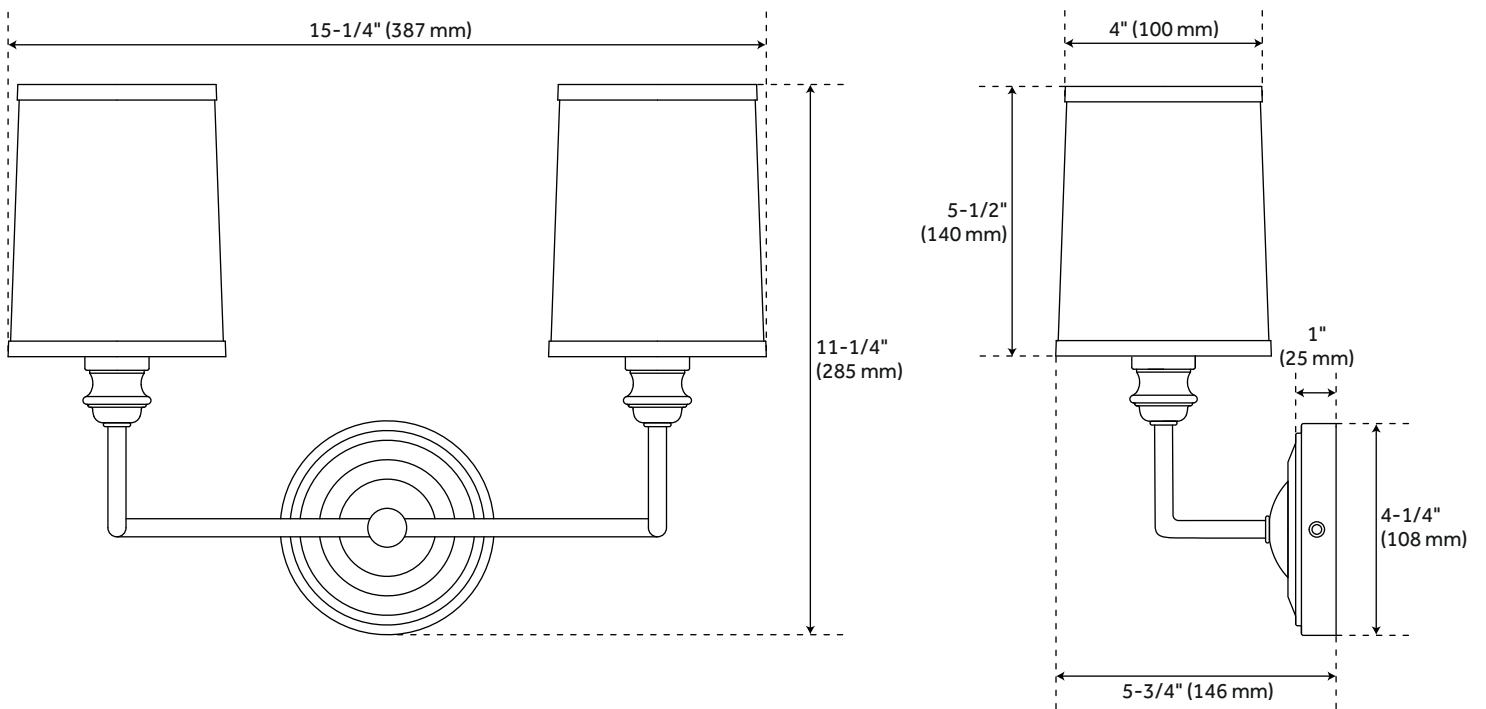

POPLIN 2-LIGHT VANITY LIGHT

SKU: 953690

Code: PHVL3222, SHVL3222

FEATURES

Installation Type: Wall Mount
Design: Traditional
Material: Steel
Width: 15-1/4"
Height: 11-1/4"
Depth: 5-3/4"
Base Plate Length: 1"
Base Plate Diameter: 4-1/4"
Mounting Hardware Included: Yes
Size: 15"
Shade Finish: White Linen
Shade Material: Fabric
Number of Bulbs: 2
Base Plate Depth: 1"
Location Type: Suitable for Damp Locations
Bulbs Included: No
Bulb Type: Candelabra E-12
Wattage per Bulb: 60
Remote Included: No

UL 1598 / CSA C22.2 No 250.0

REVISED 3/21/2023

POPLIN 2-LIGHT VANITY LIGHT

SKU: 953690

Code: PHVL3222, SHVL3222

ADDITIONAL FEATURES

- Hardwired.

REVISED 3/21/2023

POPLIN 2-LIGHT VANITY LIGHT

SKU: 953690

SHVL3222

All dimensions and specifications are nominal and may vary. Use actual products for accuracy in critical situations.