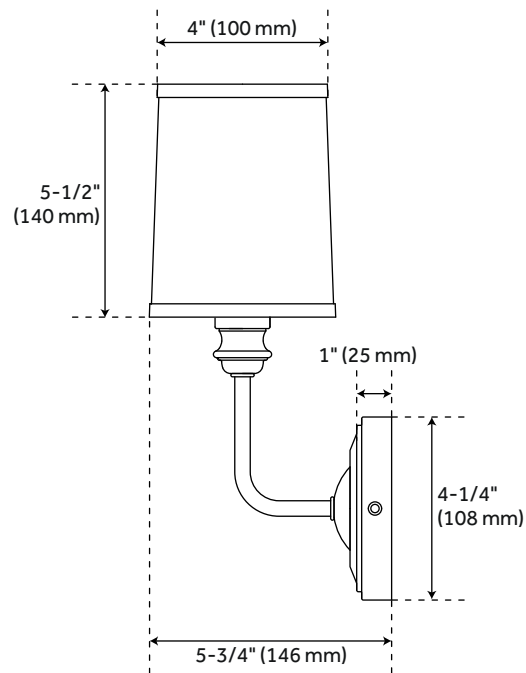

## FEATURES

Installation Type: Wall Mount  
Design: Traditional  
Material: Steel  
Width: 22"  
Height: 11-1/4"  
Depth: 5-3/4"  
Base Plate Length: 1"  
Base Plate Diameter: 4-1/4"  
Mounting Hardware Included: Yes  
Size: 22"  
Shade Finish: White Linen  
Shade Material: Fabric  
Number of Bulbs: 3  
Base Plate Depth: 1"  
Location Type: Suitable for Damp Locations  
Bulbs Included: No  
Bulb Type: Candelabra E-12  
Wattage per Bulb: 60  
Remote Included: No

# POPLIN 3-LIGHT VANITY LIGHT

SKU: 953691

SHVL3223

All dimensions and specifications are nominal and may vary. Use actual products for accuracy in critical situations.