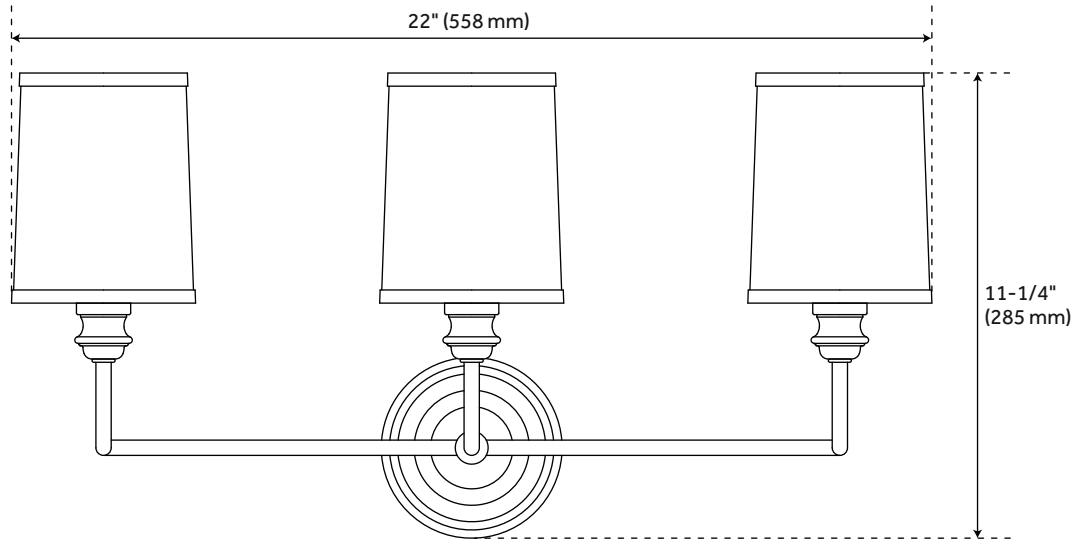

## FEATURES

Installation Type: Wall Mount  
Design: Traditional  
Material: Steel  
Width: 22"  
Height: 11-1/4"  
Depth: 5-3/4"  
Base Plate Length: 1"  
Base Plate Diameter: 4-1/4"  
Mounting Hardware Included: Yes  
Size: 22"  
Shade Finish: White Linen  
Shade Material: Fabric  
Number of Bulbs: 3  
Base Plate Depth: 1"  
Location Type: Suitable for Damp Locations  
Bulbs Included: No  
Bulb Type: Candelabra E-12  
Wattage per Bulb: 60  
Remote Included: No

# POPLIN 3-LIGHT VANITY LIGHT

SKU: 953691

SHVL3223

All dimensions and specifications are nominal and may vary. Use actual products for accuracy in critical situations.