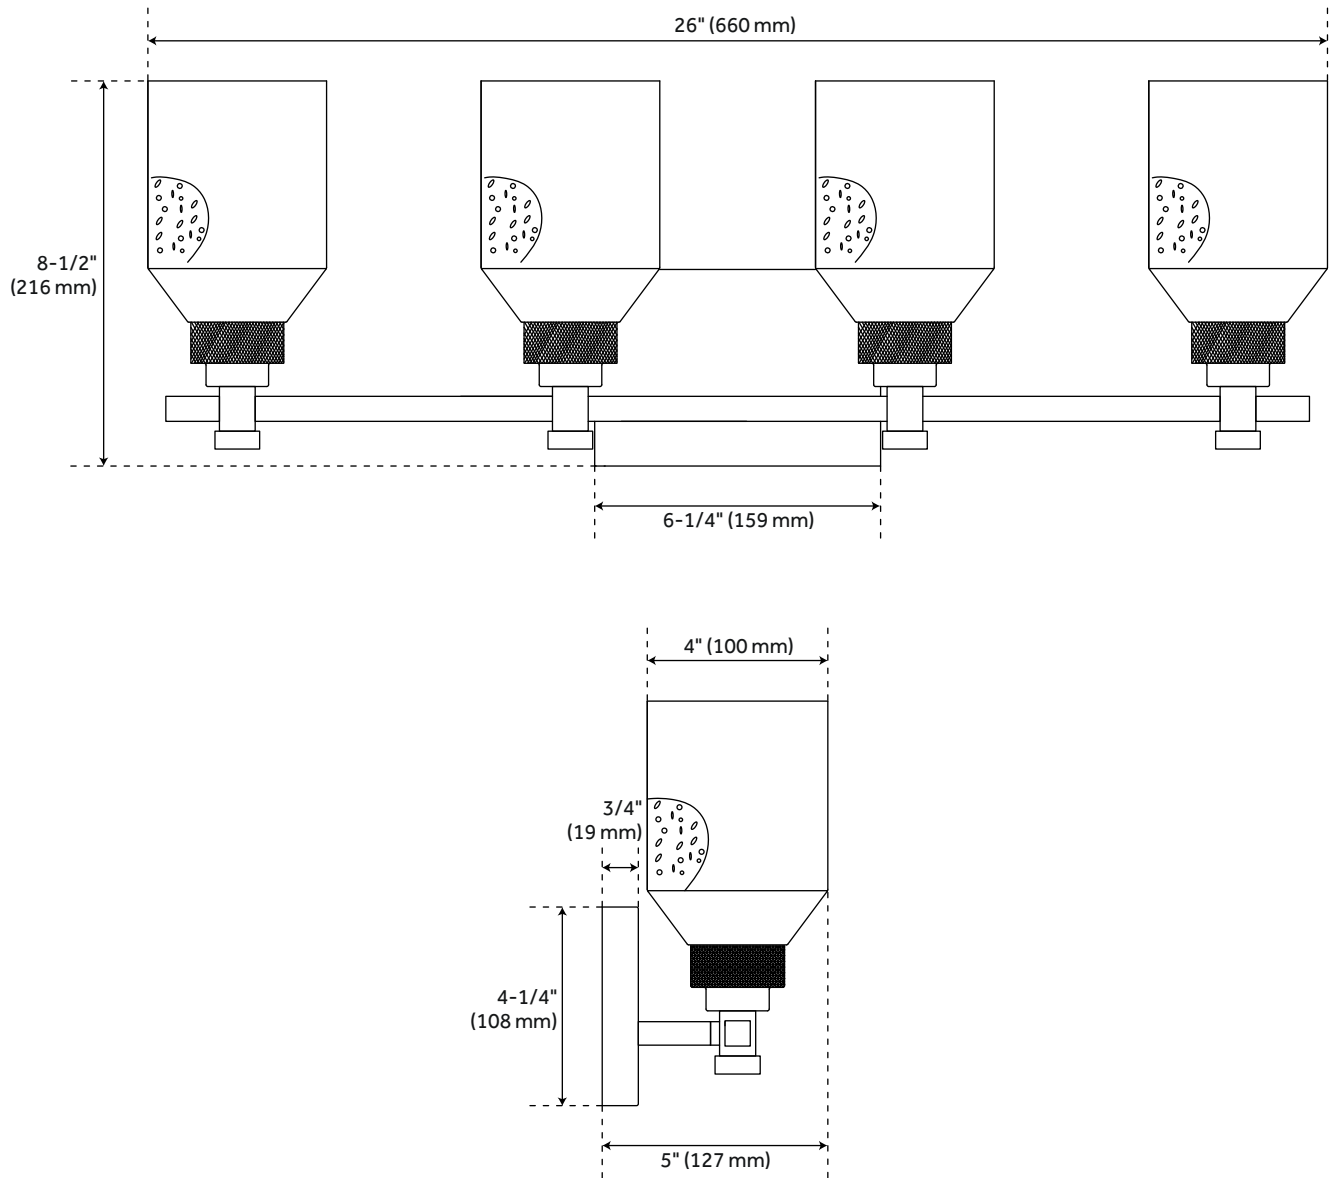

STOLO 4-LIGHT VANITY LIGHT - CLEAR SEEDED

SKU: 953695

Code: PHVL3244, SHVL3244

UL 1598 / CSA C22.2 No 250.0

FEATURES

Installation Type: Wall Mount
Design: Modern
Material: Steel/Glass
Width: 26"
Height: 8-1/2"
Depth: 5"
Base Plate Length: 3/4"
Base Plate Height: 4-1/4"
Mounting Hardware Included: Yes
Reversible Mounting: Yes
Size: 26"
Shade Finish: Clear Seeded
Shade Material: Clear Seeded
Number of Bulbs: 4
Base Plate Width: 6-1/4"
Base Plate Depth: 3/4"
Location Type: Suitable for Damp Locations
Bulbs Included: No
Bulb Type: Medium E-26
Wattage per Bulb: 60
Remote Included: No

REVISED 3/21/2023

STOLO 4-LIGHT VANITY LIGHT - CLEAR SEEDED

SKU: 953695

Code: PHVL3244, SHVL3244

ADDITIONAL FEATURES

- Hardwired.

REVISED 3/21/2023

STOLO 4-LIGHT VANITY LIGHT - CLEAR SEEDED

SKU: 953695

SHVL3244

All dimensions and specifications are nominal and may vary. Use actual products for accuracy in critical situations.