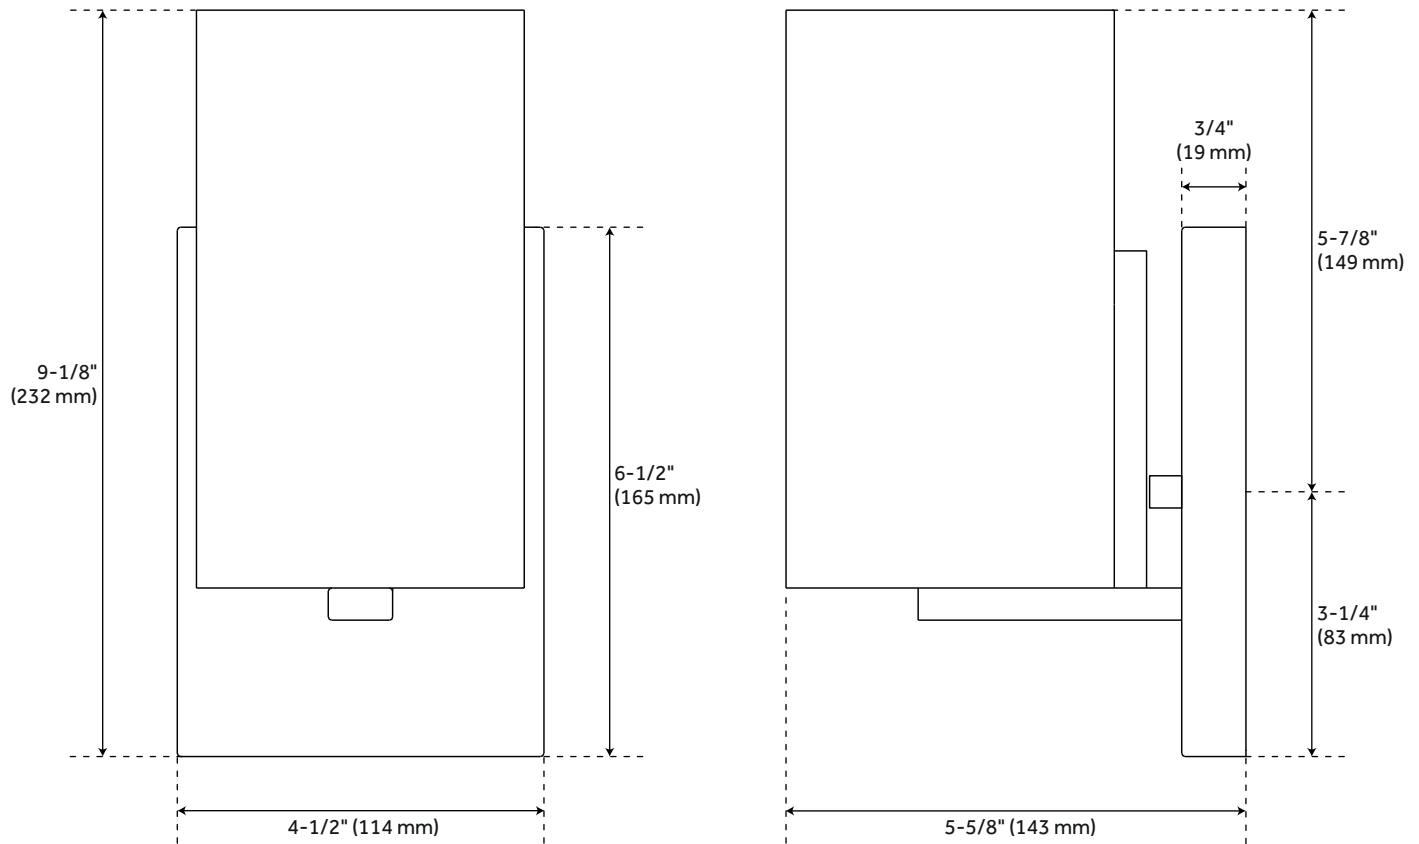

## FEATURES

Installation Type: Wall Mount  
Design: Glam  
Material: Steel/Glass  
Width: 4-1/2"  
Height: 9-1/8"  
Depth: 5-5/8"  
Base Plate Length: 3/4"  
Base Plate Height: 6-1/2"  
Mounting Hardware Included: Yes  
Shade Finish: Clear  
Shade Material: Glass  
Number of Bulbs: 1  
Base Plate Width: 4-1/2"  
Base Plate Depth: 3/4"  
Top To Outlet: 4"  
Location Type: Suitable for Damp Locations  
Bulbs Included: No  
Bulb Type: Medium E-26  
Wattage per Bulb: 60  
Remote Included: No

# LAKEVIEW VANITY LIGHT - SINGLE LIGHT - CLEAR SHADE

SKU: 953703

SHVL3131

All dimensions and specifications are nominal and may vary. Use actual products for accuracy in critical situations.