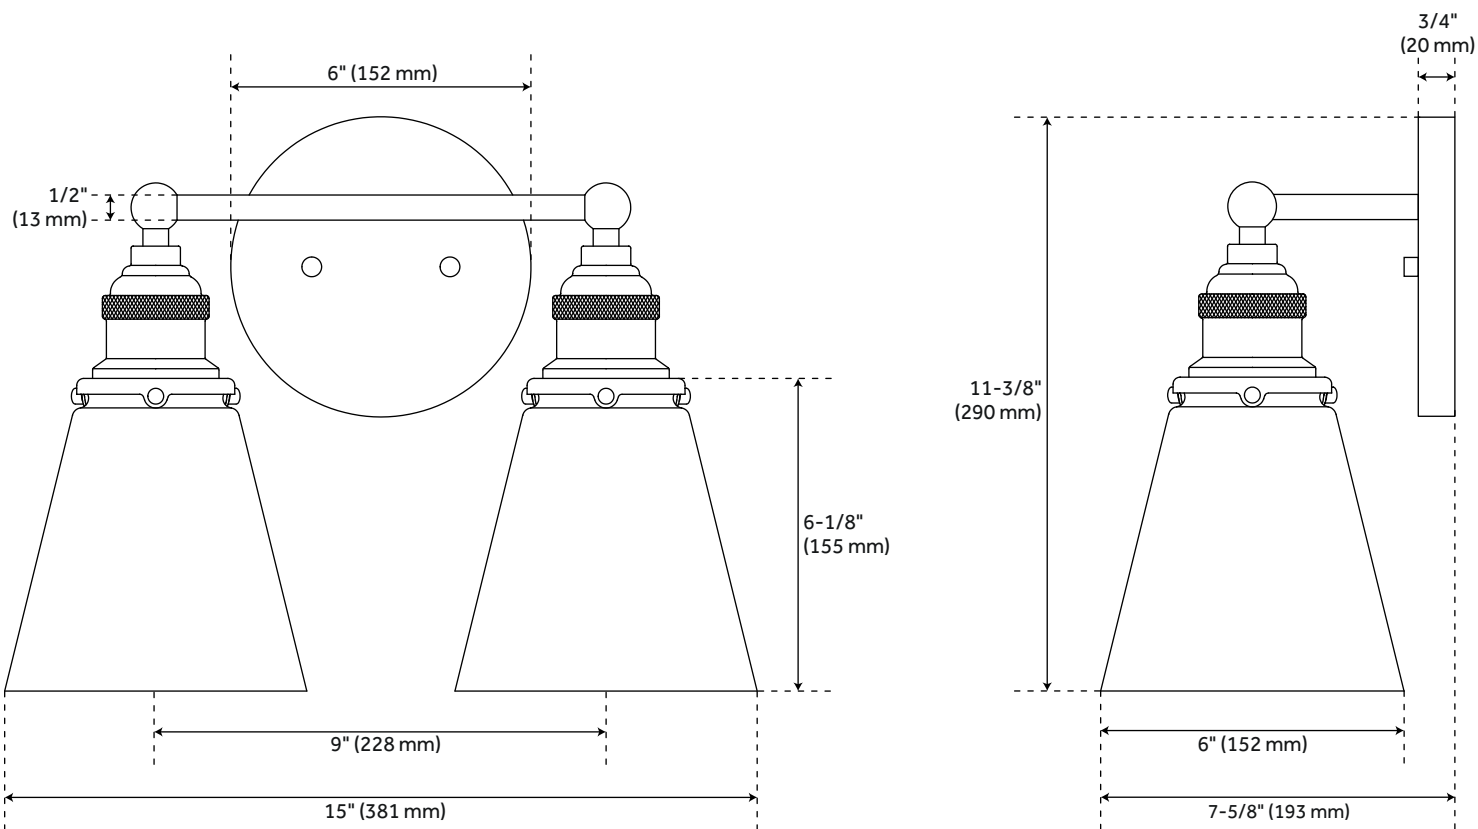

BARWELL 2-LIGHT VANITY LIGHT - CLEAR SHADE

SKU: 953708
SHVL3322

UL 1598 / CSA C22.2 No 250.0

FEATURES

Installation Type: Wall Mount
Design: Modern
Material: Steel/Glass
Width: 15"
Height: 11-3/8"
Mounting Hardware Included: Yes
Shade Finish: Clear
Shade Material: Glass
Number of Bulbs: 2
Base Plate Width: 6"
Base Plate Depth: 3/4"
Base Plate Height: 6"
Top To Outlet: 5-3/8"
Location Type: Suitable for Damp
Locations Bulbs Included: No
Bulb Type: Medium E-26
Wattage per Bulb: 60
Extension: 7-5/8"
Weight: 5.3
Wire Length: 6"
Voltage: 120V
Sloped Ceiling Compatible: No

BARWELL 2-LIGHT VANITY LIGHT - CLEAR SHADE

SKU: 953708

SHVL3322

All dimensions and specifications are nominal and may vary. Use actual products for accuracy in critical situations.