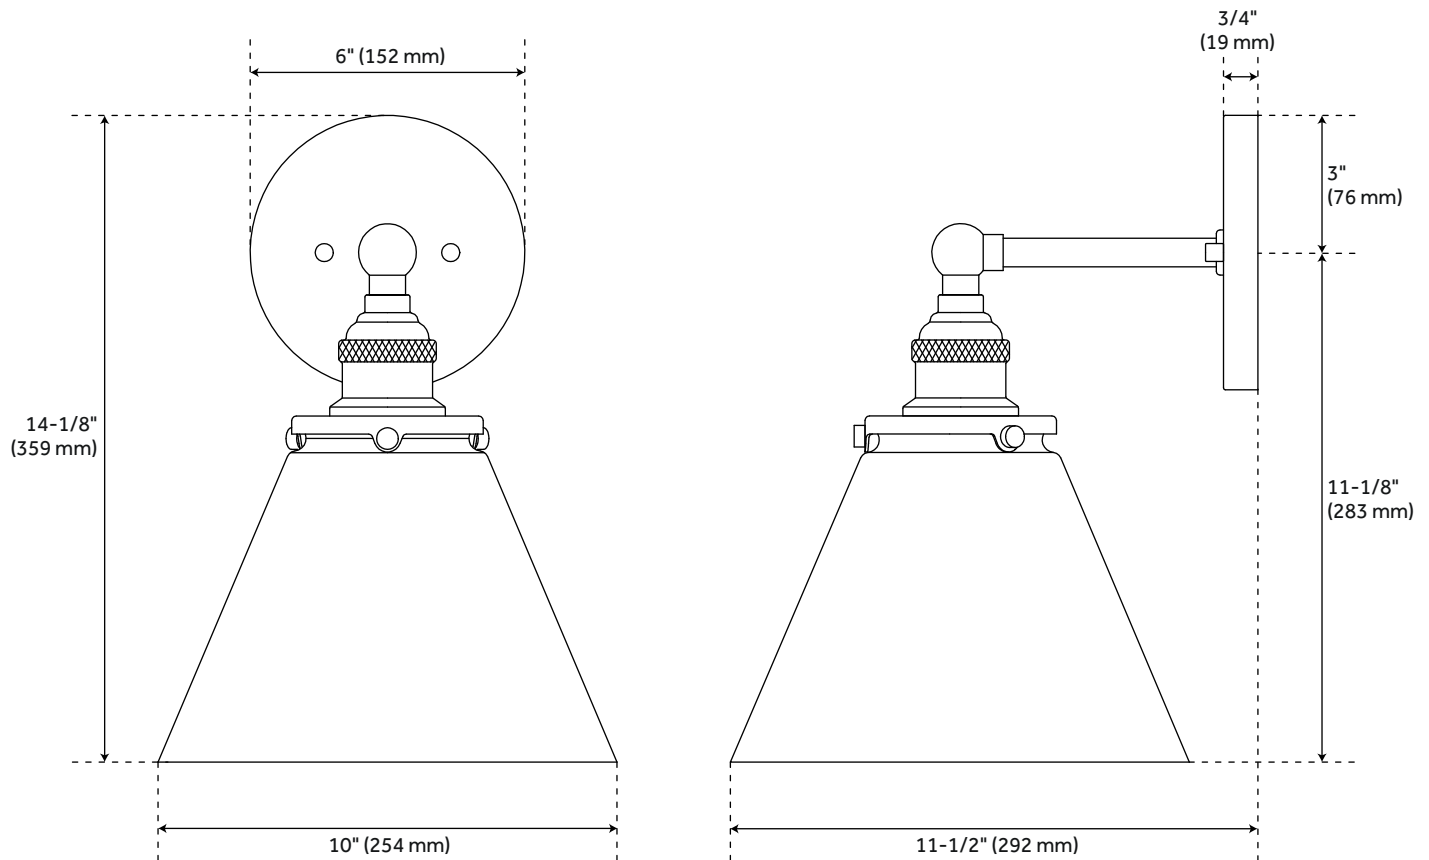

BARWELL VANITY SCONCE - SINGLE LIGHT - CLEAR SHADE

SKU: 953710

Code: PHWL3321, SHWL3321

FEATURES

Installation Type: Wall Mount
Design: Modern
Material: Steel/Glass
Width: 10"
Height: 14-1/8"
Base Plate Length: 3/4"
Base Plate Diameter: 4-3/4"
Mounting Hardware Included: Yes
Reversible Mounting: Yes
Shade Finish: Clear
Shade Material: Glass
Number of Bulbs: 1
Base Plate Depth: 3/4"
Top To Outlet: 8-1/8"
Location Type: Suitable for Damp Locations
Bulbs Included: No
Bulb Type: Medium E-26
Wattage per Bulb: 60
Remote Included: No

UL 1598 / CSA C22.2 No 250.0

REVISED 3/21/2023

BARWELL VANITY SCONCE - SINGLE LIGHT - CLEAR SHADE

SKU: 953710

Code: PHWL3321, SHWL3321

ADDITIONAL FEATURES

- Hardwired.

REVISED 3/21/2023

BARWELL VANITY SCONCE - SINGLE LIGHT - CLEAR SHADE

SKU: 953710
SHWL3321

All dimensions and specifications are nominal and may vary. Use actual products for accuracy in critical situations.