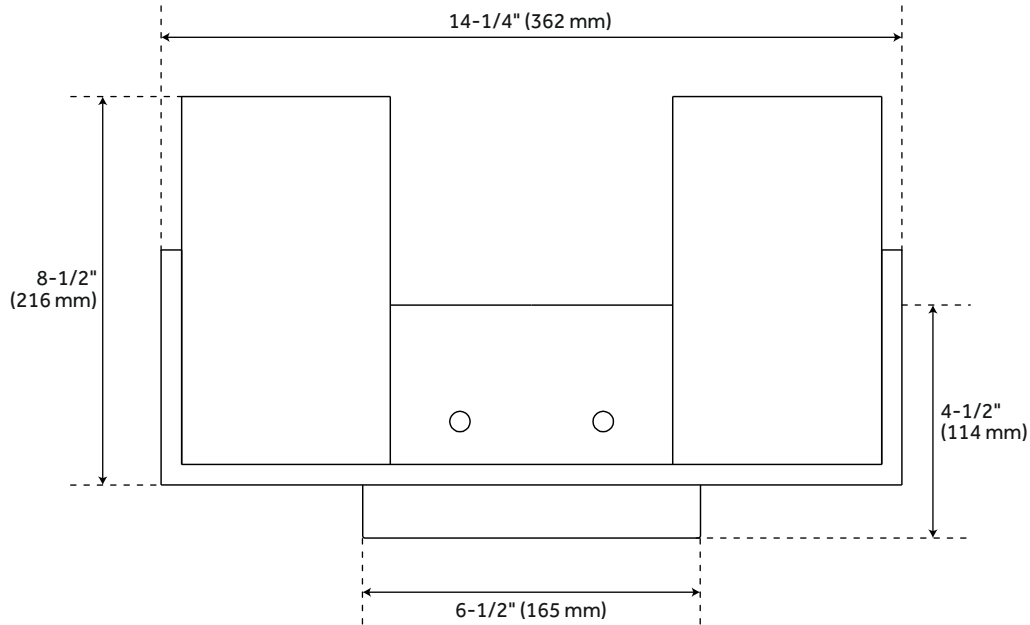

LAKEVIEW 2-LIGHT VANITY LIGHT - CLEAR SHADE

SKU: 953711

SHVL3132

All dimensions and specifications are nominal and may vary. Use actual products for accuracy in critical situations.