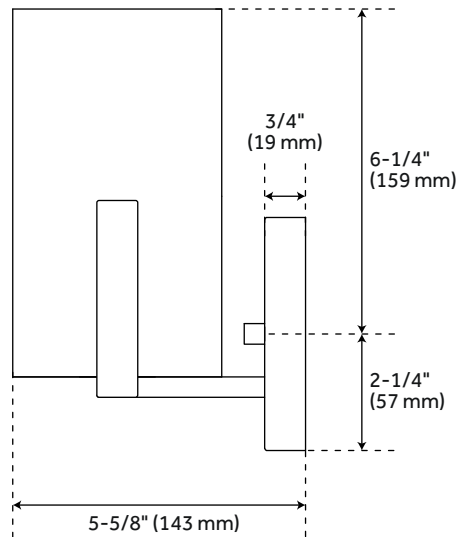

LAKEVIEW 2-LIGHT VANITY LIGHT - CLEAR SHADE

SKU: 953711

SHVL3132

All dimensions and specifications are nominal and may vary. Use actual products for accuracy in critical situations.