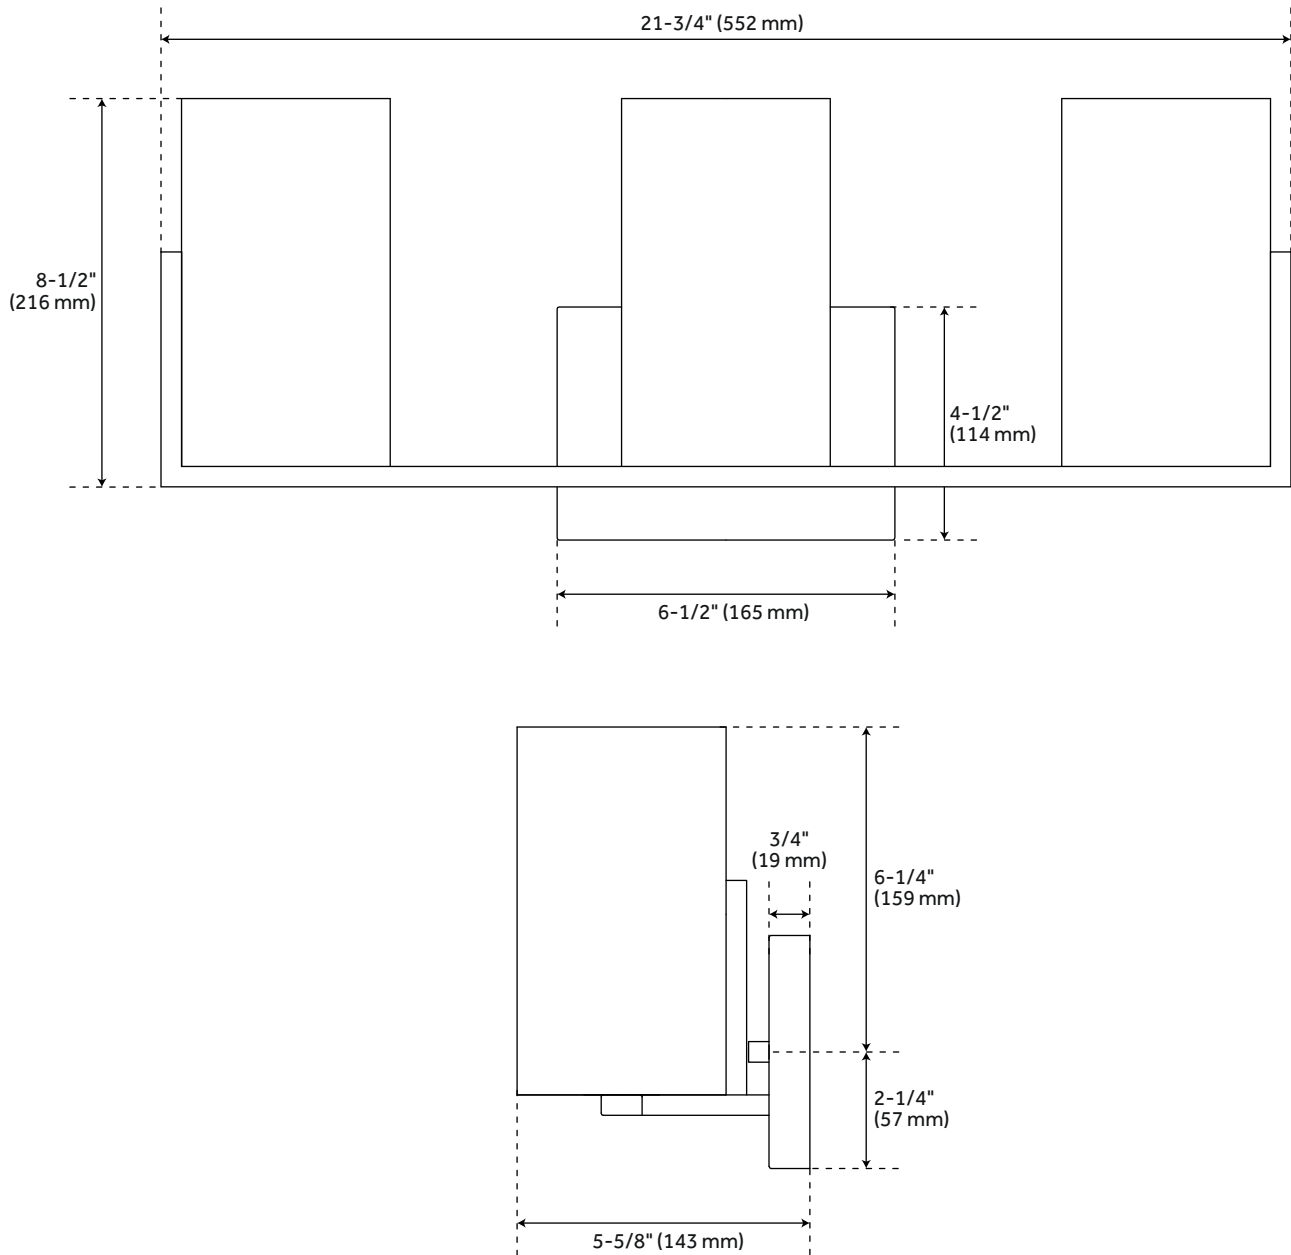

LAKEVIEW 3-LIGHT VANITY LIGHT - CLEAR SHADE

SKU: 953712

Code: PHVL3133, SHVL3133

UL 1598 / CSA C22.2 No 250.0

FEATURES

Installation Type: Wall Mount
Design: Glam
Material: Steel/Glass
Width: 21-3/4"
Height: 8-1/2"
Depth: 5-5/8"
Base Plate Length: 3/4"
Base Plate Height: 4-1/2"
Mounting Hardware Included: Yes
Shade Finish: Clear
Shade Material: Glass
Number of Bulbs: 3
Base Plate Width: 6-1/2"
Base Plate Depth: 3/4"
Top To Outlet: 3-3/4"
Location Type: Suitable for Damp Locations
Bulbs Included: No
Bulb Type: Medium E-26
Wattage per Bulb: 60
Remote Included: No

REVISED 3/21/2023

LAKEVIEW 3-LIGHT VANITY LIGHT - CLEAR SHADE

SKU: 953712

Code: PHVL3133, SHVL3133

ADDITIONAL FEATURES

- Hardwired.

REVISED 3/21/2023

LAKEVIEW 3-LIGHT VANITY LIGHT - CLEAR SHADE

SKU: 953712

SHVL3133

All dimensions and specifications are nominal and may vary. Use actual products for accuracy in critical situations.