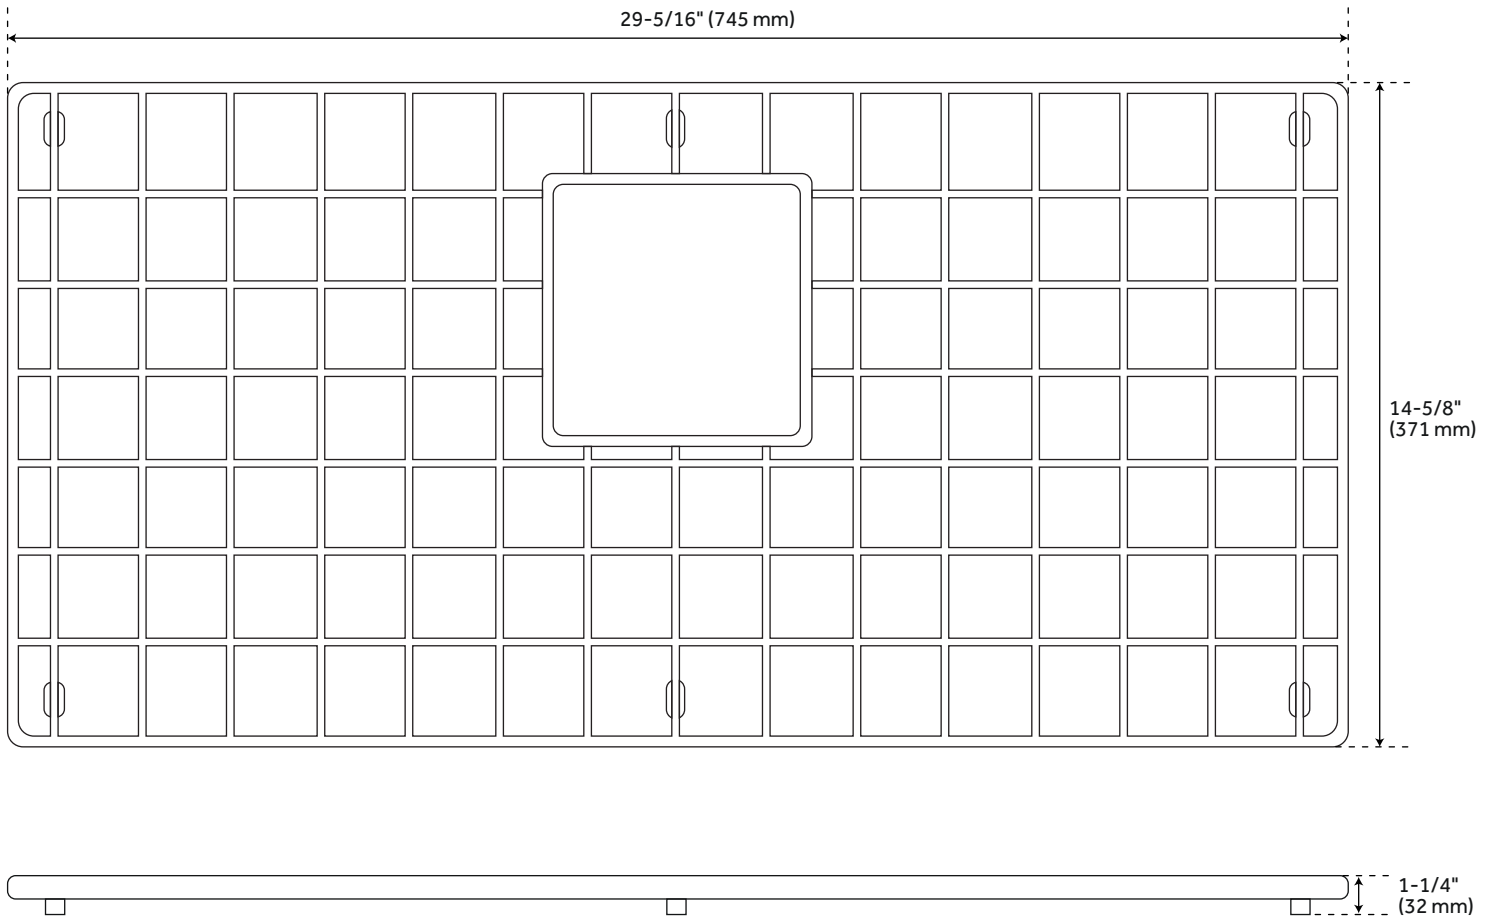

# OPTIONAL SINK GRID FOR 30" GALION FARMHOUSE SINK

SKU: 953736

## FEATURES

Length: 29-5/16"

Width: 14-5/8"

Height: 1-1/4"

Item Weight (lbs.): 1

# OPTIONAL SINK GRID FOR 30" GALION FARM-HOUSE SINK

SKU: 953736

All dimensions and specifications are nominal and may vary. Use actual products for accuracy in critical situations.