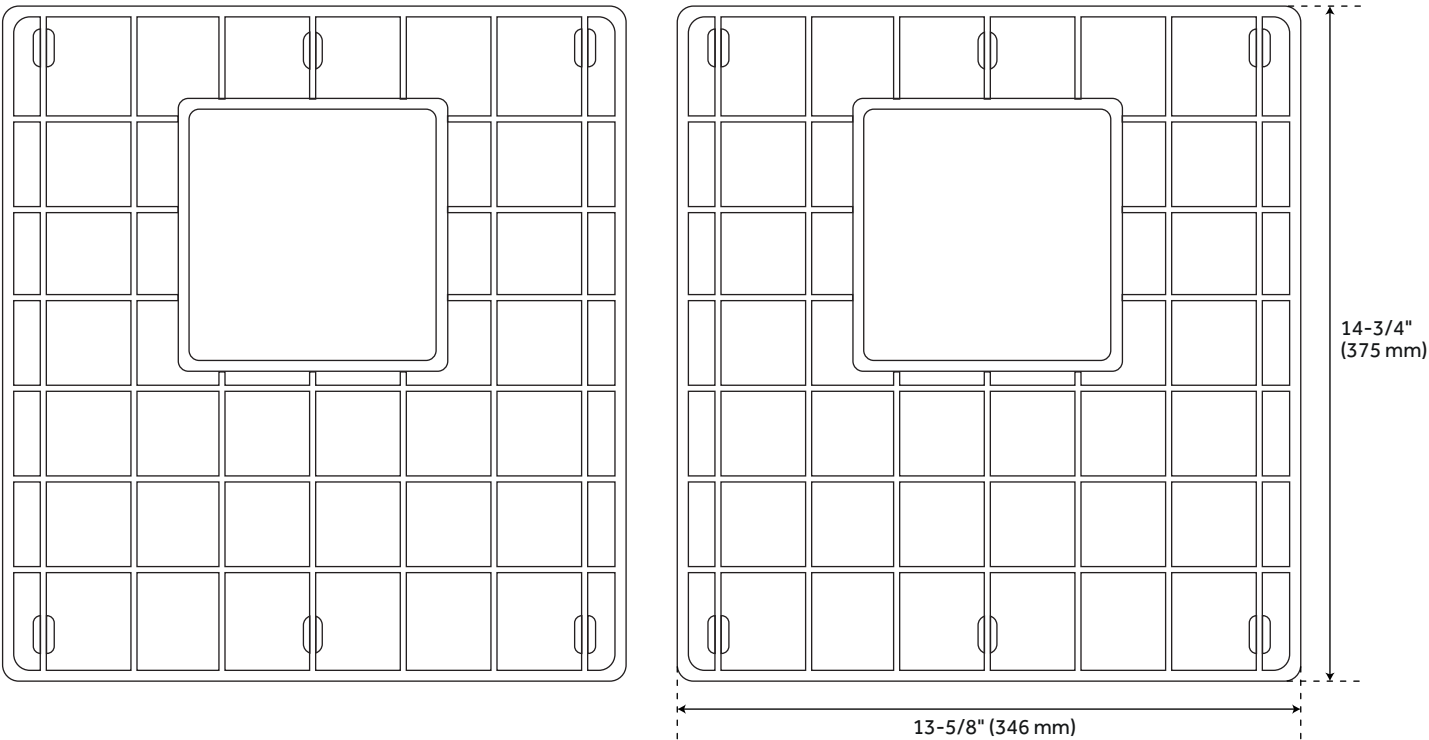

OPTIONAL SINK GRIDS FOR 33" GALION FARMHOUSE SINK

SKU: 953737

FEATURES

Length: 13-5/8"

Width: 14-3/4"

Height: 1-1/4"

Item Weight (lbs.): 1

CODES/STANDARDS

Code:
REVISED 7/1/2022

OPTIONAL SINK GRIDS FOR 33" GALION FARMHOUSE SINK

SKU: 953737

All dimensions and specifications are nominal and may vary. Use actual products for accuracy in critical situations.