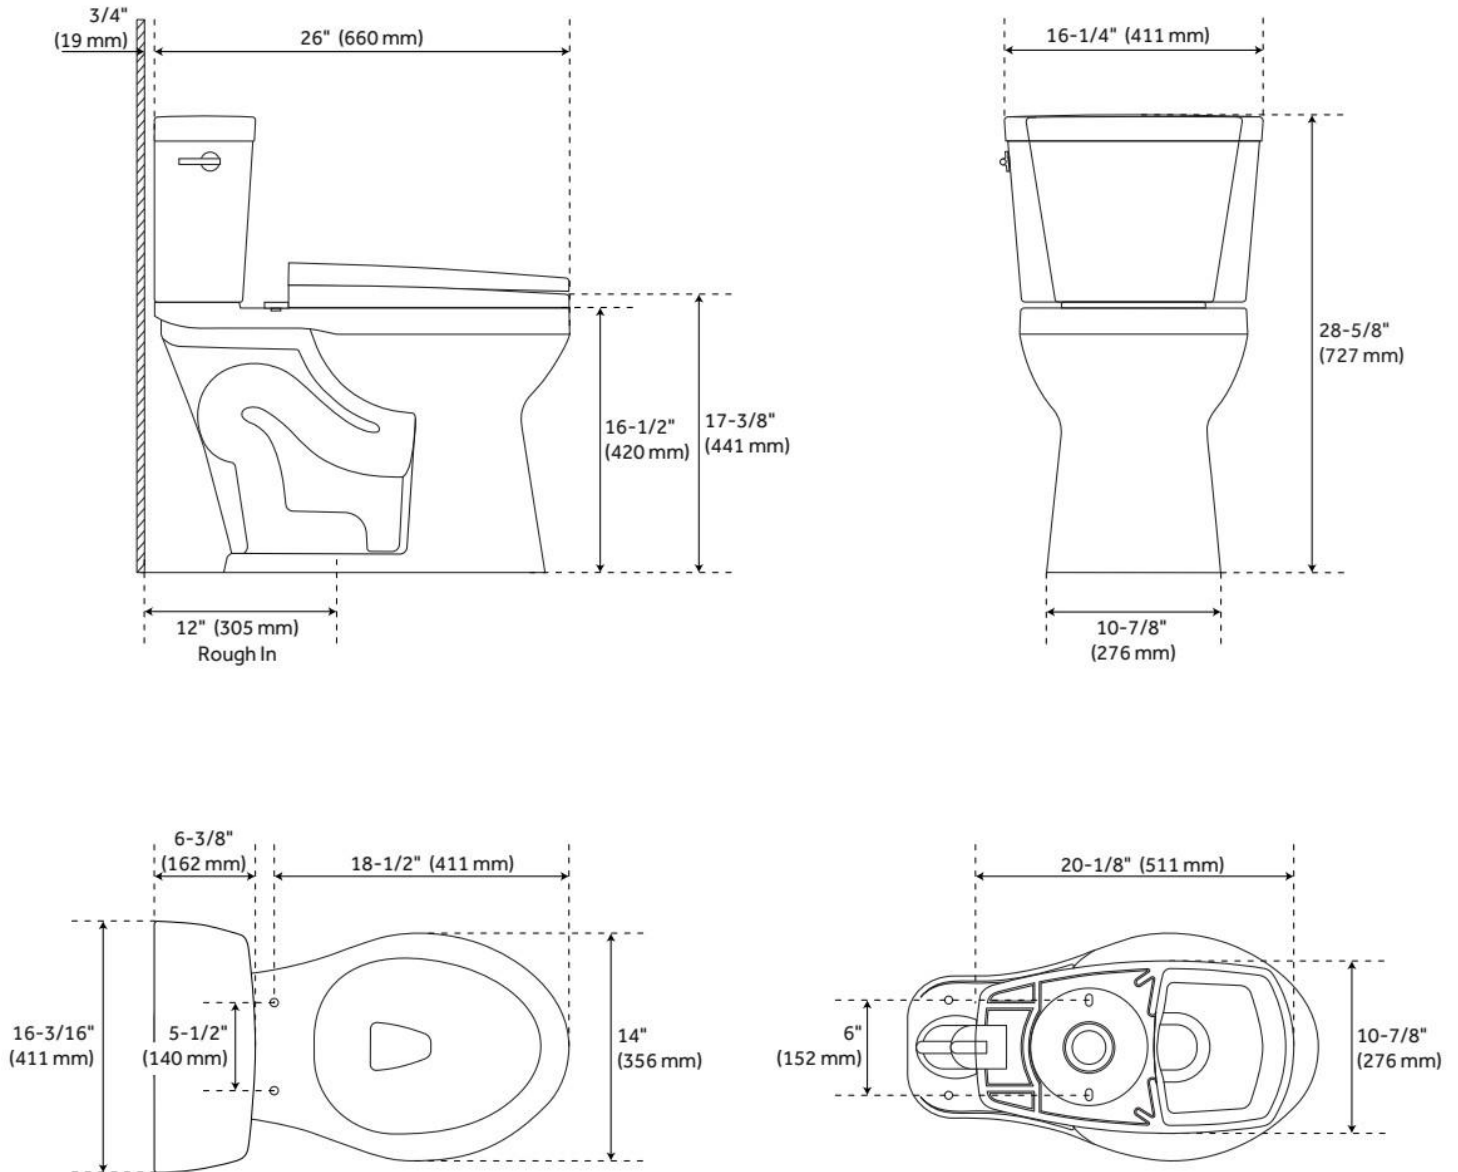

RILLA COMPACT ELONGATED TOILET

SKU: 953742

Code: SHRL200, SHRL240, SHBDS300

REVISED 1/10/2025