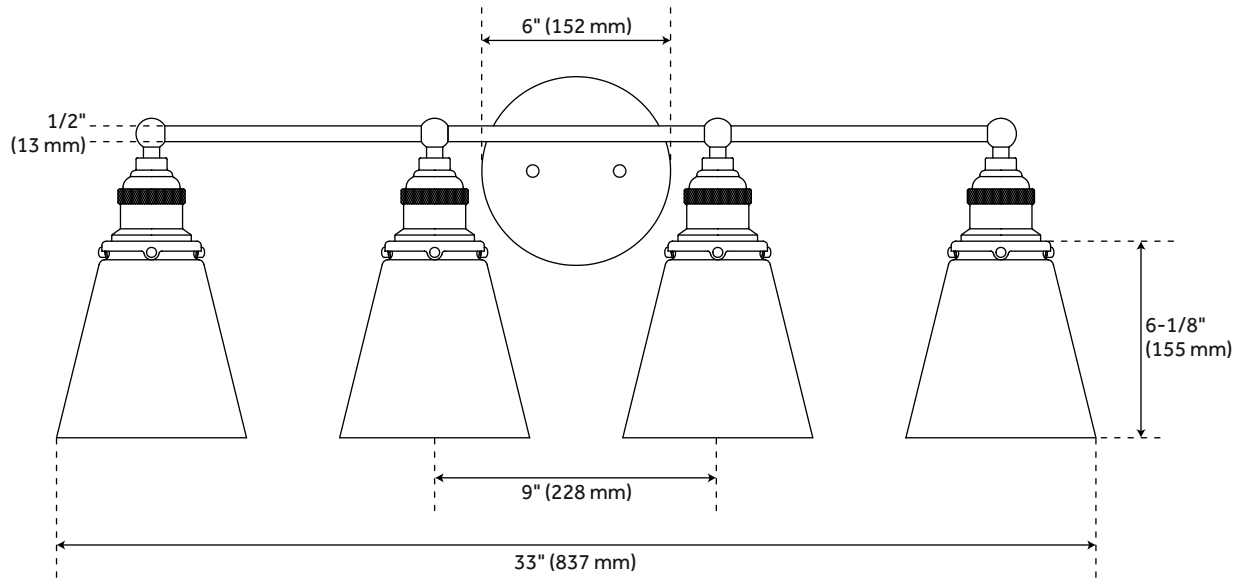

BARWELL 4-LIGHT VANITY LIGHT - CLEAR SHADE

SKU: 953743
Code: SHVL3324

UL 1598 / CSA C22.2 No 250.0

FEATURES

Installation Type: Wall Mount
Design: Modern
Material: Steel/Glass
Width: 33"
Height: 11-3/8"
Base Plate Diameter: 4-3/4"
Mounting Hardware Included: Yes
Reversible Mounting: Yes
Shade Finish: Clear
Shade Material: Clear
Number of Bulbs: 4
Base Plate Depth: 3/4"
Top To Outlet: 2-5/8"
Location Type: Suitable for Damp Locations
Bulbs Included: No
Bulb Type: Medium E-26
Wattage per Bulb: 60
Remote Included: No
Extension: 7-5/8"
Weight: 8.6
Wire Length: 6"
Voltage: 120V
Sloped Ceiling Compatible: No

REVISED 3/31/2023

BARWELL 4-LIGHT VANITY LIGHT - CLEAR SHADE

SKU: 953743

Code: SHVL3324

ADDITIONAL FEATURES

- Hardwired.

REVISED 3/31/2023

BARWELL 4-LIGHT VANITY LIGHT - CLEAR SHADE

SKU: 953743

SHVL3324

All dimensions and specifications are nominal and may vary. Use actual products for accuracy in critical situations.