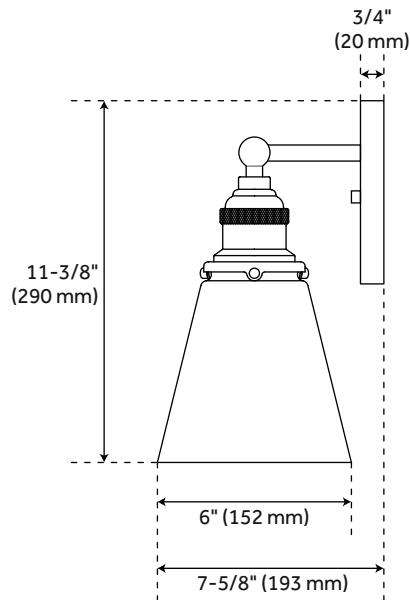

BARWELL 4-LIGHT VANITY LIGHT - CLEAR SHADE

SKU: 953743
Code: SHVL3324

UL 1598 / CSA C22.2 No 250.0

FEATURES

Installation Type: Wall Mount
Design: Modern
Material: Steel/Glass
Width: 33"
Height: 11-3/8"
Base Plate Diameter: 4-3/4"
Mounting Hardware Included: Yes
Reversible Mounting: Yes
Shade Finish: Clear
Shade Material: Clear
Number of Bulbs: 4
Base Plate Depth: 3/4"
Top To Outlet: 2-5/8"
Location Type: Suitable for Damp Locations
Bulbs Included: No
Bulb Type: Medium E-26
Wattage per Bulb: 60
Remote Included: No
Extension: 7-5/8"
Weight: 8.6
Wire Length: 6"
Voltage: 120V
Sloped Ceiling Compatible: No

REVISED 3/31/2023

BARWELL 4-LIGHT VANITY LIGHT - CLEAR SHADE

SKU: 953743

Code: SHVL3324

ADDITIONAL FEATURES

- Hardwired.

REVISED 3/31/2023

BARWELL 4-LIGHT VANITY LIGHT - CLEAR SHADE

SKU: 953743

SHVL3324

All dimensions and specifications are nominal and may vary. Use actual products for accuracy in critical situations.