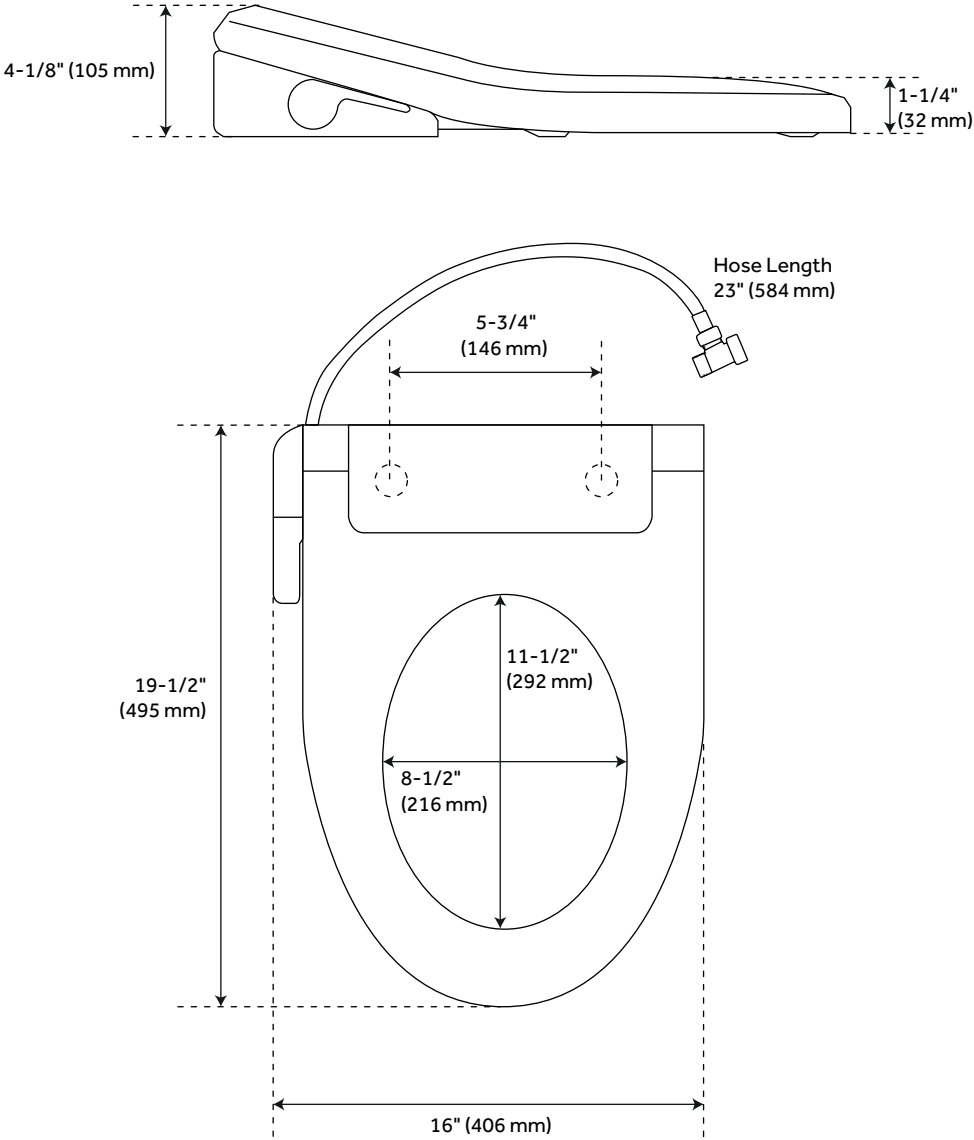

RILLA COMPACT ELONGATED TOILET

SKU: 953744

Code: SHRL240; SHRL200; SHBDS300

FEATURES

Features: Compact size
Product Finish: White
Material: Porcelain
Length: 16-3/16"
Height: 28-1/8"
Depth: 26"
Handle Type: Lever
Rough In: 12"
Bowl Shape: Elongated
Bowl Height: 16-1/2"
Gallons Per Flush: 1.28 GPF
Hardware Finish: Chrome

ASME A112.19.2/CSA B45.1

ASME A112.4.2/CSA B45.16

REVISED 9/21/2022

RILLA COMPACT ELONGATED TOILET

SKU: 953744

Code: SHRL240; SHRL200; SHBDS300

ADDITIONAL FEATURES

- Visible trapway.
- Toilet is compatible with Brookdale bidet seat.
- Compact size for a small bathroom.
- Includes chrome metal flush lever.

REVISED 9/21/2022

RILLA COMPACT ELONGATED TOILET

SKU: 953744

SHK483545, SHK483546

All dimensions and specifications are nominal and may vary. Use actual products for accuracy in critical situations.

RILLA COMPACT ELONGATED TOILET

SKU: 953744

SHK483545, SHK483546

All dimensions and specifications are nominal and may vary. Use actual products for accuracy in critical situations.