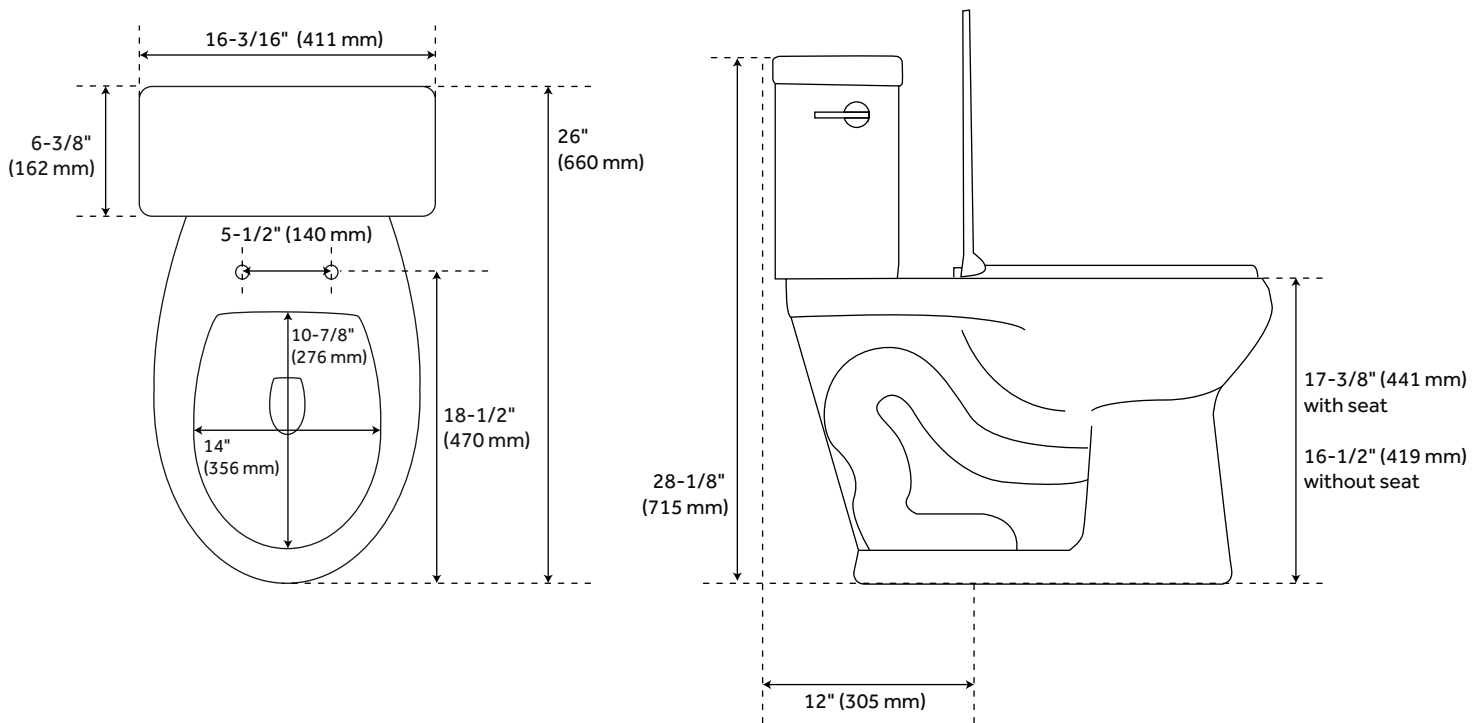

RILLA COMPACT ELONGATED TOILET

SKU: 953744

Code: SHRL240; SHRL200; SHBDS300

FEATURES

Features: Compact size
Product Finish: White
Material: Porcelain
Length: 16-3/16"
Height: 28-1/8"
Depth: 26"
Handle Type: Lever
Rough In: 12"
Bowl Shape: Elongated
Bowl Height: 16-1/2"
Gallons Per Flush: 1.28 GPF
Hardware Finish: Chrome

ASME A112.19.2/CSA B45.1

ASME A112.4.2/CSA B45.16

REVISED 9/21/2022

RILLA COMPACT ELONGATED TOILET

SKU: 953744

Code: SHRL240; SHRL200; SHBDS300

ADDITIONAL FEATURES

- Visible trapway.
- Toilet is compatible with Brookdale bidet seat.
- Compact size for a small bathroom.
- Includes chrome metal flush lever.

REVISED 9/21/2022

RILLA COMPACT ELONGATED TOILET

SKU: 953744

SHK483545, SHK483546

All dimensions and specifications are nominal and may vary. Use actual products for accuracy in critical situations.

RILLA COMPACT ELONGATED TOILET

SKU: 953744

SHK483545, SHK483546

All dimensions and specifications are nominal and may vary. Use actual products for accuracy in critical situations.