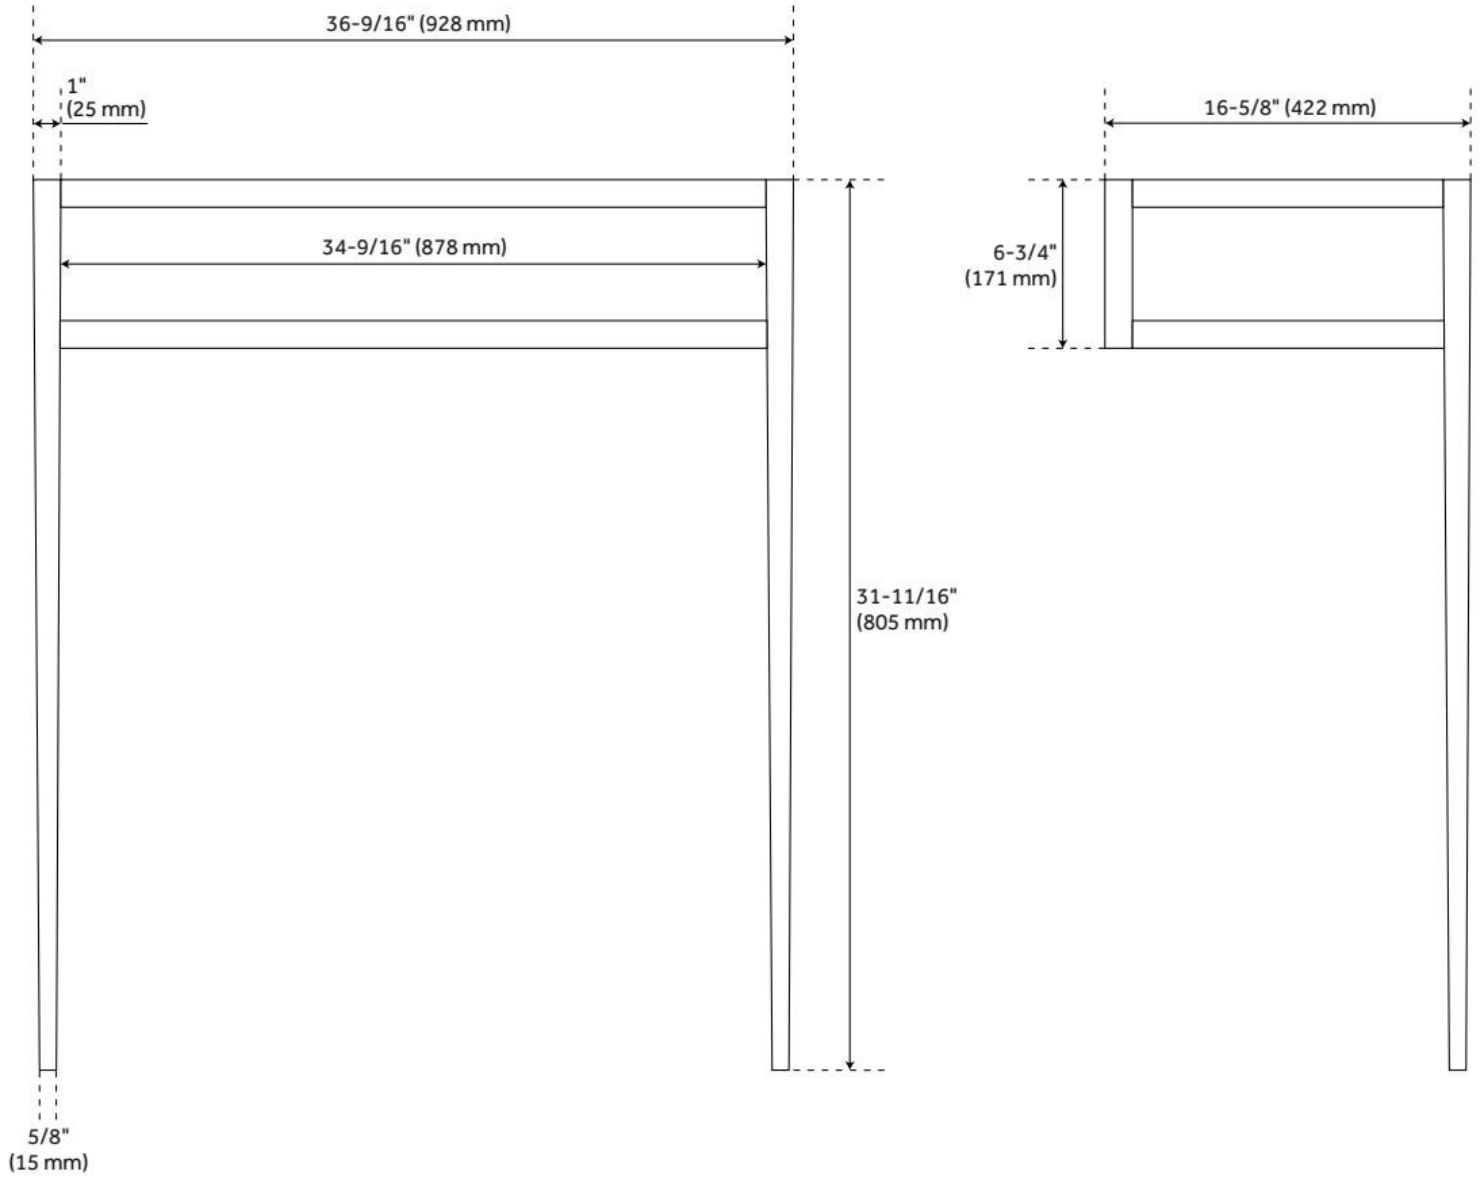

## FEATURES

- Material: Porcelain
- Product Finish: White
- Installation Type: Console
- Shape: Rectangle
- Drain Placement: Center
- Fits Drain Hole Size: 1-3/4"
- Overflow Hole: Yes
- Mounting Hardware Included: Yes

## ADDITIONAL FEATURES

- 1" OD brass tubing.

REVISED 7/12/2024

# OLNEY PORCELAIN CONSOLE SINK WITH METAL STAND

SKU: 953745

Code: SH425109, SH483514

REVISED 7/12/2024