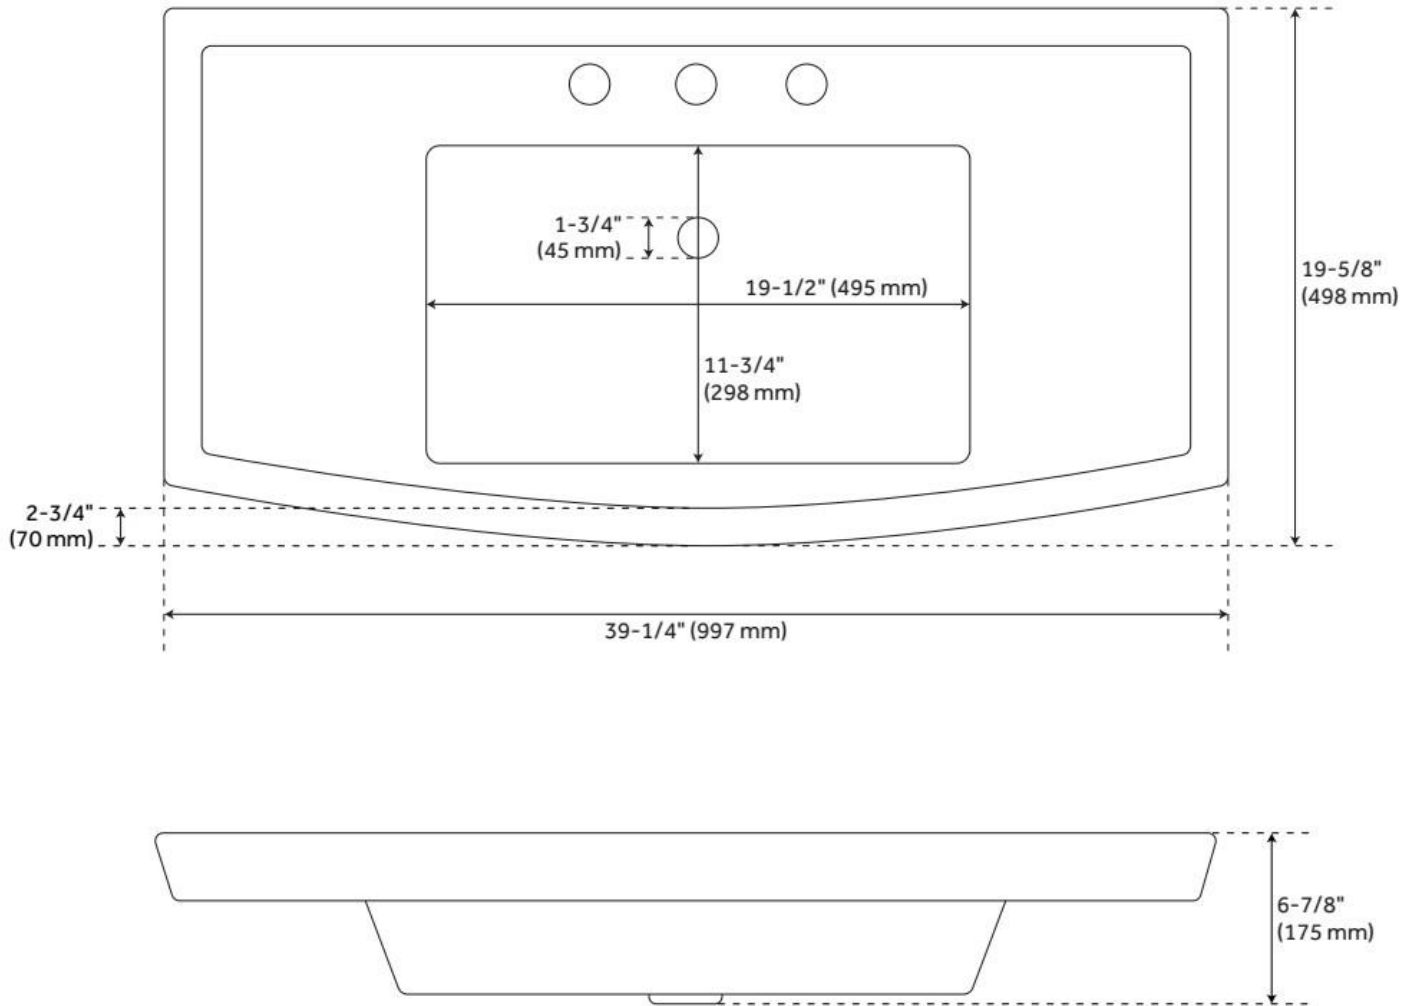

OLNEY PORCELAIN CONSOLE SINK WITH METAL STAND

SKU: 953745

Code: SH425109, SH483514

REVISED 7/12/2024