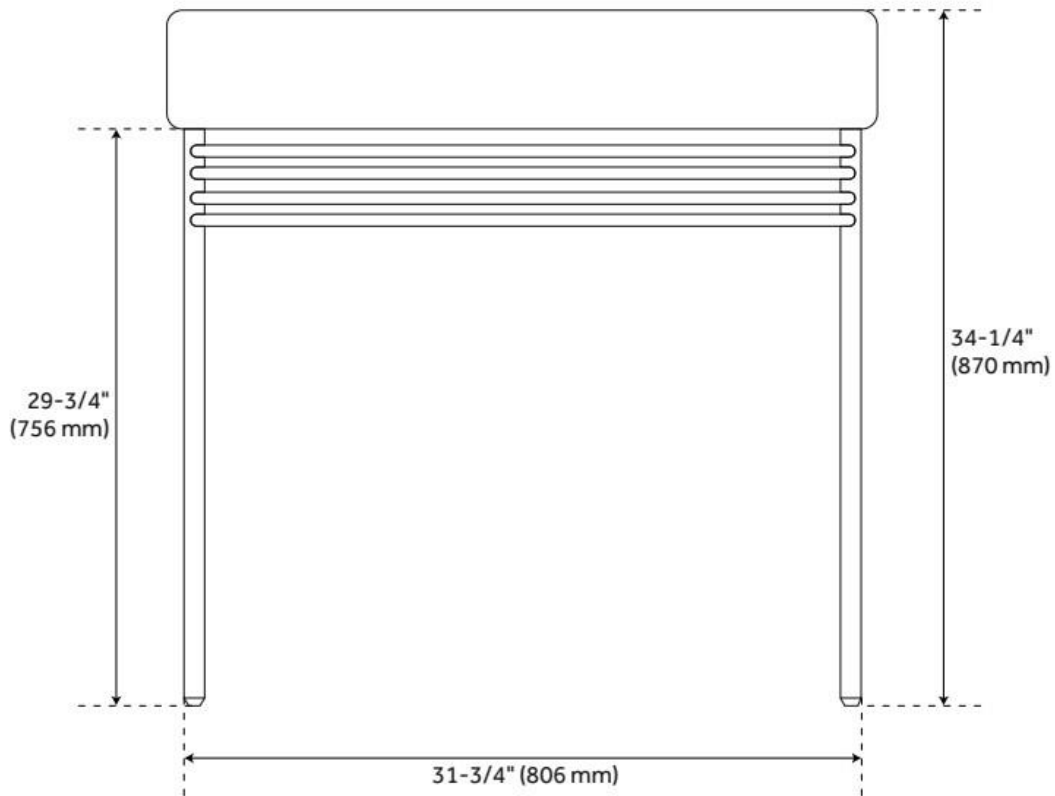

34" BURLESON PORCELAIN CONSOLE SINK WITH BRASS STAND

SKU: 953747

Code: SH483607, SH483608

FEATURES

Material: Porcelain
Product Finish: White
Installation Type: Console
Shape: Rectangle
Drain Placement: Center
Fits Drain Hole Size: 1-1/2"
Overflow Hole: Yes
Mounting Hardware Included: Yes

ASME A112.19.2/CSA B45.1, Massachusetts Accepted, LISTED ID: SH129020WH

ADDITIONAL FEATURES

- 1" OD brass tubing.
- Front Rim is 2-1/8", Sides 6" and Back 5-1/2".

REVISED 7/12/2024

34" BURLESON PORCELAIN CONSOLE SINK WITH BRASS STAND

SKU: 953747

Code: SH483607, SH483608

REVISED 7/12/2024

34" BURLESON PORCELAIN WALL-MOUNT SINK

SKU: 424924
Code: SH424924

FEATURES

Material: Porcelain
Product Finish: White
Installation Type: Wall Mount
Shape: Rectangle
Drain Placement: Center
Fits Drain Hole Size: 1-1/2"
Faucet Centers: Single-Hole
Overflow Hole: Yes
Mounting Hardware Included: Yes