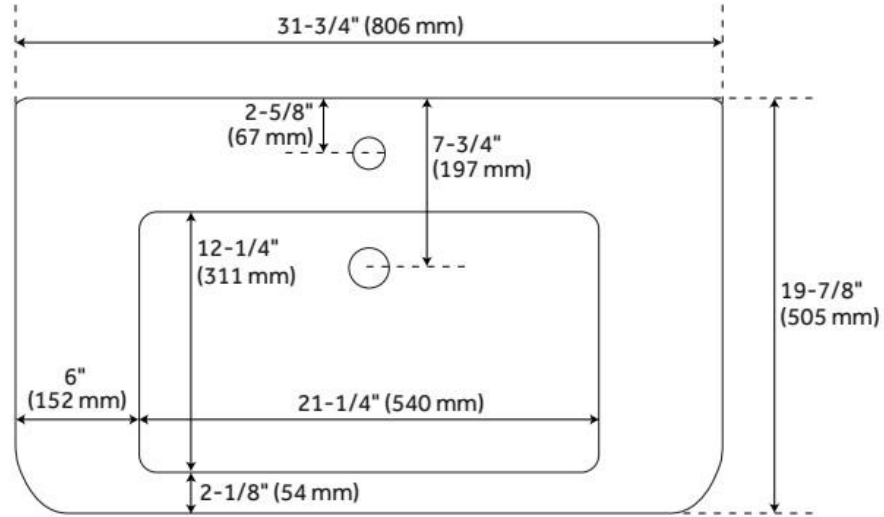

34" BURLESON PORCELAIN CONSOLE SINK WITH BRASS STAND

SKU: 953747

Code: SH483607, SH483608

FEATURES

Material: Porcelain
Product Finish: White
Installation Type: Console
Shape: Rectangle
Drain Placement: Center
Fits Drain Hole Size: 1-1/2"
Overflow Hole: Yes
Mounting Hardware Included: Yes

ASME A112.19.2/CSA B45.1, Massachusetts Accepted, LISTED ID: SH129020WH

ADDITIONAL FEATURES

- 1" OD brass tubing.
- Front Rim is 2-1/8", Sides 6" and Back 5-1/2".

REVISED 7/12/2024

34" BURLESON PORCELAIN CONSOLE SINK WITH BRASS STAND

SKU: 953747

Code: SH483607, SH483608

REVISED 7/12/2024

34" BURLESON PORCELAIN WALL-MOUNT SINK

SKU: 424924
Code: SH424924

FEATURES

Material: Porcelain
Product Finish: White
Installation Type: Wall Mount
Shape: Rectangle
Drain Placement: Center
Fits Drain Hole Size: 1-1/2"
Faucet Centers: Single-Hole
Overflow Hole: Yes
Mounting Hardware Included: Yes