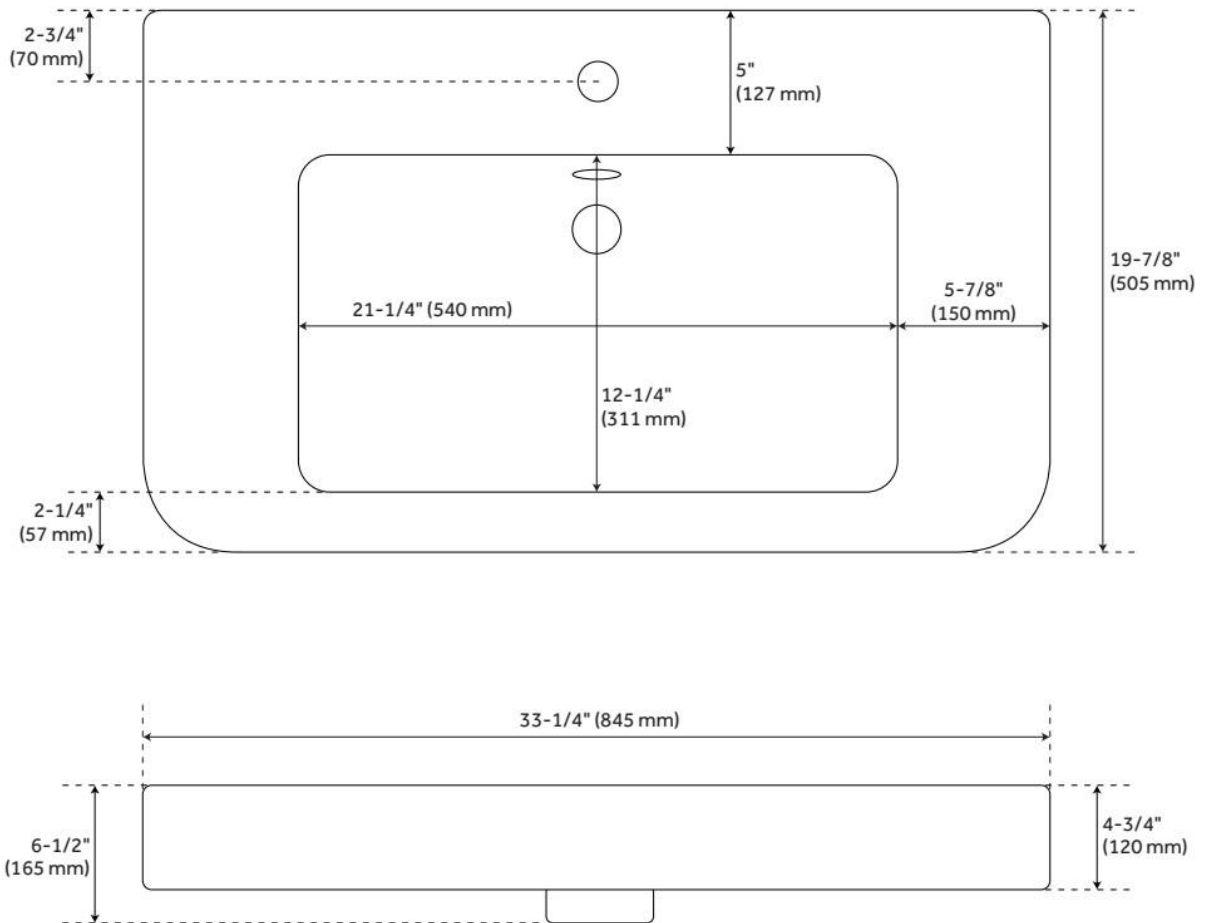

34" BURLESON PORCELAIN CONSOLE SINK WITH BRASS STAND

SKU: 953747

Code: SH483607, SH483608

FEATURES

Material: Porcelain
Product Finish: White
Installation Type: Console
Shape: Rectangle
Drain Placement: Center
Fits Drain Hole Size: 1-1/2"
Overflow Hole: Yes
Mounting Hardware Included: Yes

ASME A112.19.2/CSA B45.1, Massachusetts Accepted, LISTED ID: SH129020WH

ADDITIONAL FEATURES

- 1" OD brass tubing.
- Front Rim is 2-1/8", Sides 6" and Back 5-1/2".

REVISED 7/12/2024

34" BURLESON PORCELAIN CONSOLE SINK WITH BRASS STAND

SKU: 953747

Code: SH483607, SH483608

REVISED 7/12/2024

34" BURLESON PORCELAIN WALL-MOUNT SINK

SKU: 424924
Code: SH424924

FEATURES

Material: Porcelain
Product Finish: White
Installation Type: Wall Mount
Shape: Rectangle
Drain Placement: Center
Fits Drain Hole Size: 1-1/2"
Faucet Centers: Single-Hole
Overflow Hole: Yes
Mounting Hardware Included: Yes

ASME A112.19.2/CSA B45.1, Massachusetts Accepted, LISTED ID: SH129020WH

REVISED 7/12/2024

34" BURLESON PORCELAIN WALL-MOUNT SINK

SKU: 424924
Code: SH424924

REVISED 7/12/2024