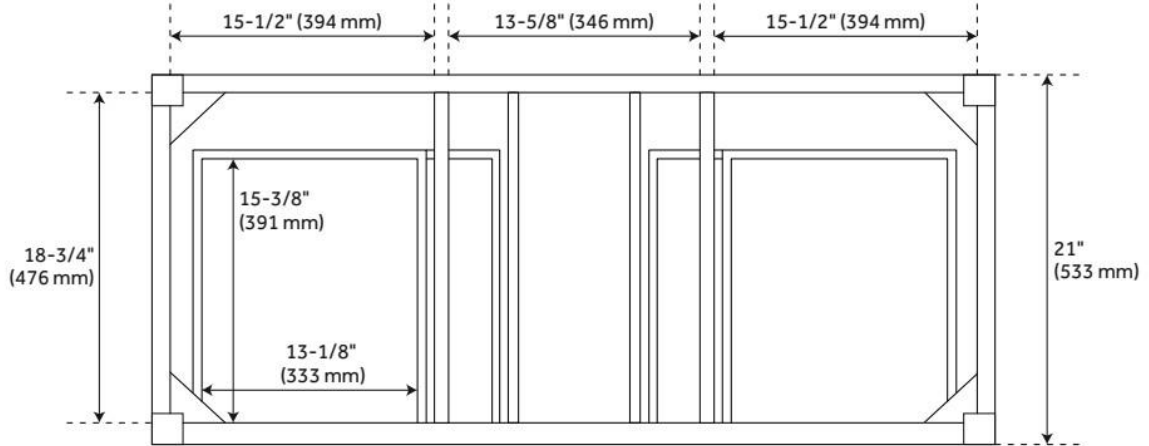

48" ROBERTSON VANITY WITH RECTANGULAR UNDERMOUNT SINK - UNFINISHED

SKU: 953748-48-RUMB

Code: SH483619, SH483620, SH483621, SH483622, SH483623, SH483624, SH483625, SH483626, SH483628, SH483629, SH559121

REVISED 11/27/2024