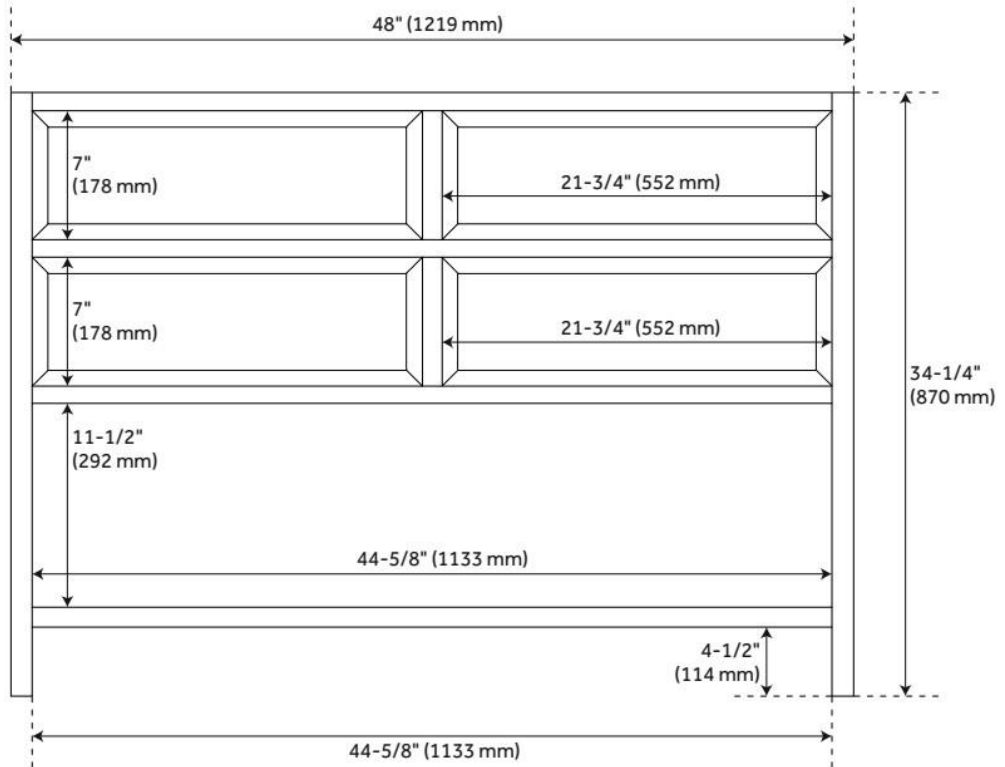

48" ROBERTSON VANITY WITH RECTANGULAR UNDERMOUNT SINK - UNFINISHED

SKU: 953748-48-RUMB

Code: SH483619, SH483620, SH483621, SH483622, SH483623, SH483624, SH483625, SH483626, SH483628, SH483629, SH559121

REVISED 11/27/2024