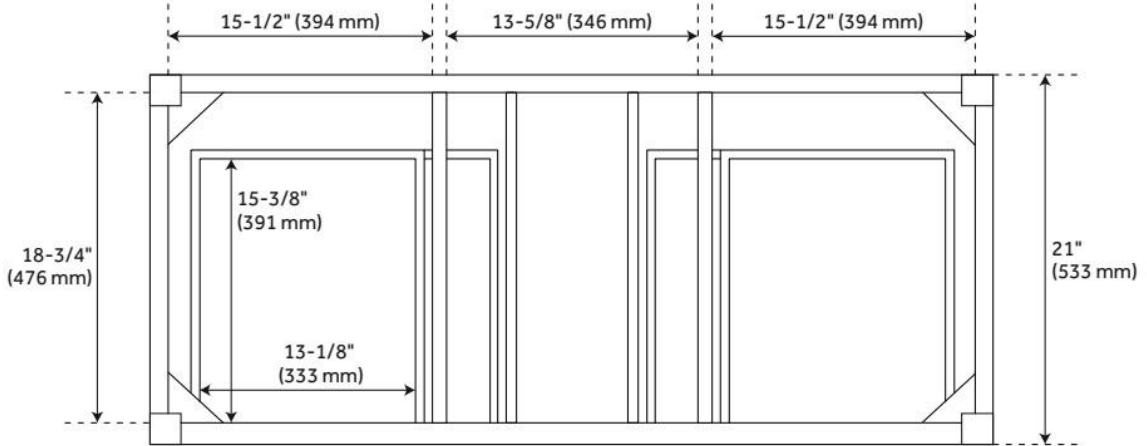

48" ROBERTSON CONSOLE VANITY WITH UNDERMOUNT SINK - UNFINISHED

SKU: 953748-48-UM

Code: SH483609, SH483615, SH483616, SH483617, SH483618

REVISED 8/5/2024