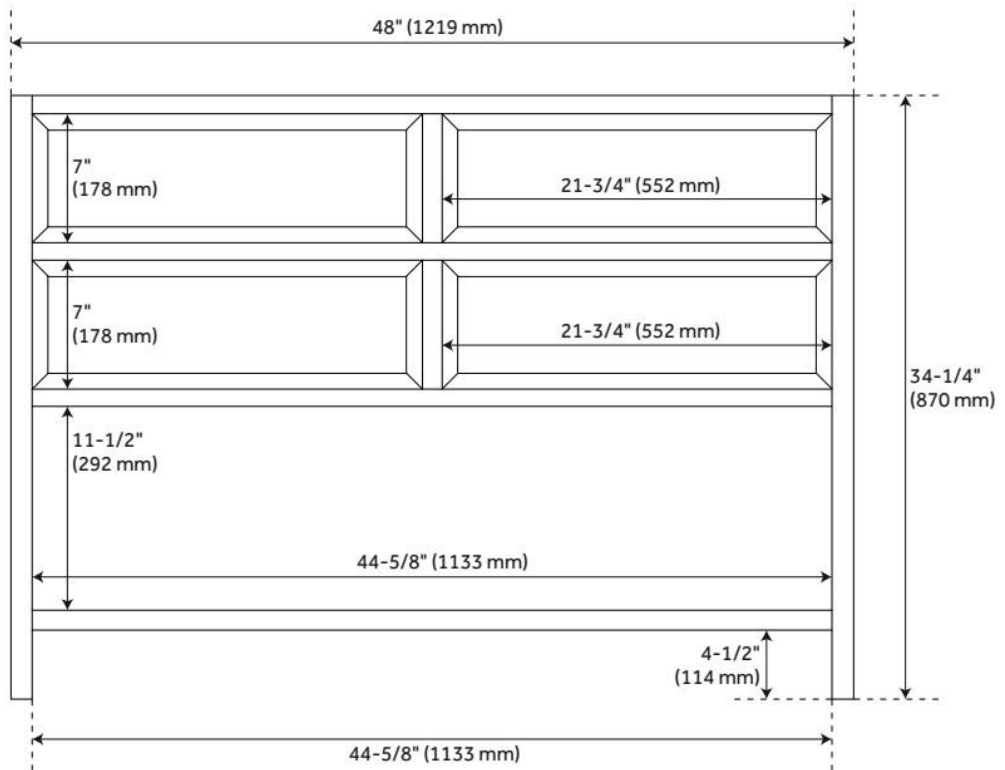

48" ROBERTSON CONSOLE VANITY WITH UNDERMOUNT SINK - UNFINISHED

SKU: 953748-48-UM

Code: SH483609, SH483615, SH483616, SH483617, SH483618

REVISED 8/5/2024