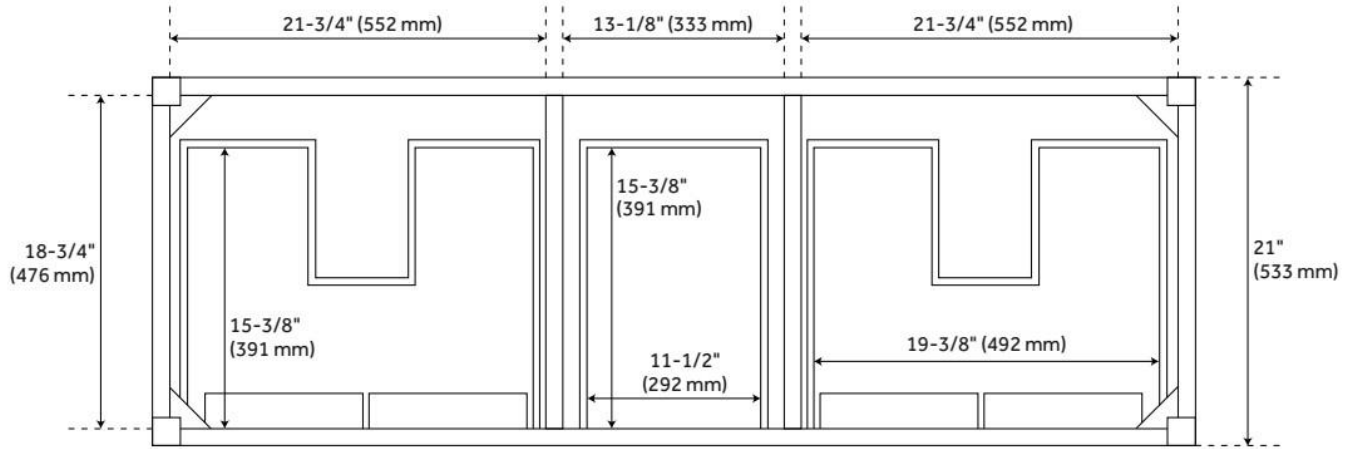

FEATURES

Material: Wood
Product Finish: Unfinished
Number of Drawers: 4
Soft-Close Slides: Yes
Dovetail Drawers: Yes
Built-In Adjusters: Yes

LISTED ID: 506894

ADDITIONAL FEATURES

- Due to its untreated build, consistent wood color is not guaranteed and variances may be more present when using lighter stains.
- Use a pre-stain wood conditioner for optimal application.
- For a tailored result, hardware is sold separately and pilot holes are to be drilled on-site.
- Features 2 tilt-out drawers and 4 standard drawers.
- Includes a matching backsplash and a pair of white porcelain sinks.
- Granite is A-grade. Polished Carrara Marble is sourced from Italy.
- Each stone top is carved from a single piece of stone and will feature natural variations.
- All dimensions are ($\pm 1/2"$).

REVISED 8/2/2024

60" ROBERTSON VANITY WITH RECTANGULAR UNDERMOUNT SINKS - UNFINISHED

SKU: 953748-60-RUMB

Code: SH483635, SH483636, SH483637, SH483638, SH483639, SH483640, SH483641, SH483642, SH483643, SH483644, SH483645