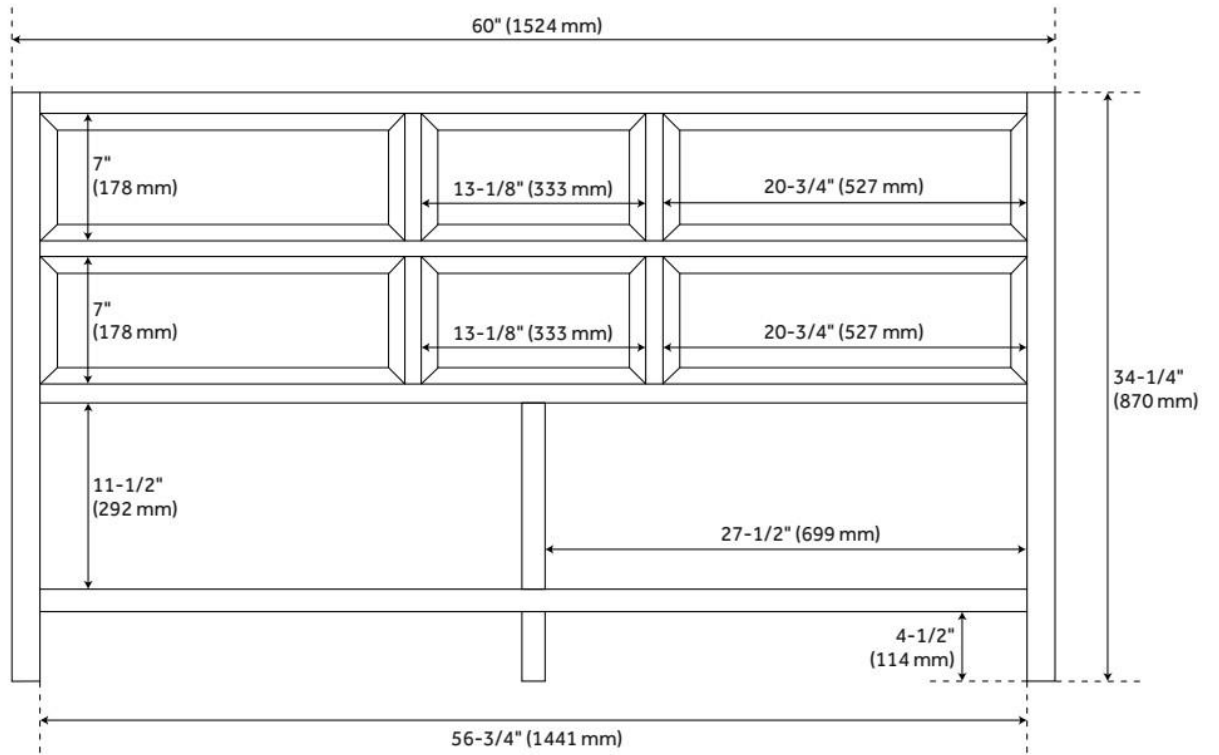

FEATURES

Material: Wood
Product Finish: Unfinished
Number of Drawers: 4
Soft-Close Slides: Yes
Dovetail Drawers: Yes
Built-In Adjusters: Yes

LISTED ID: 506894

ADDITIONAL FEATURES

- Due to its untreated build, consistent wood color is not guaranteed and variances may be more present when using lighter stains.
- Use a pre-stain wood conditioner for optimal application.
- For a tailored result, hardware is sold separately and pilot holes are to be drilled on-site.
- Features 2 tilt-out drawers and 4 standard drawers.
- Includes a matching backsplash and a pair of white porcelain sinks.
- Granite is A-grade. Polished Carrara Marble is sourced from Italy.
- Each stone top is carved from a single piece of stone and will feature natural variations.
- All dimensions are ($\pm 1/2"$).

REVISED 8/2/2024

60" ROBERTSON VANITY WITH RECTANGULAR UNDERMOUNT SINKS - UNFINISHED

SKU: 953748-60-RUMB

Code: SH483635, SH483636, SH483637, SH483638, SH483639, SH483640, SH483641, SH483642, SH483643, SH483644, SH483645