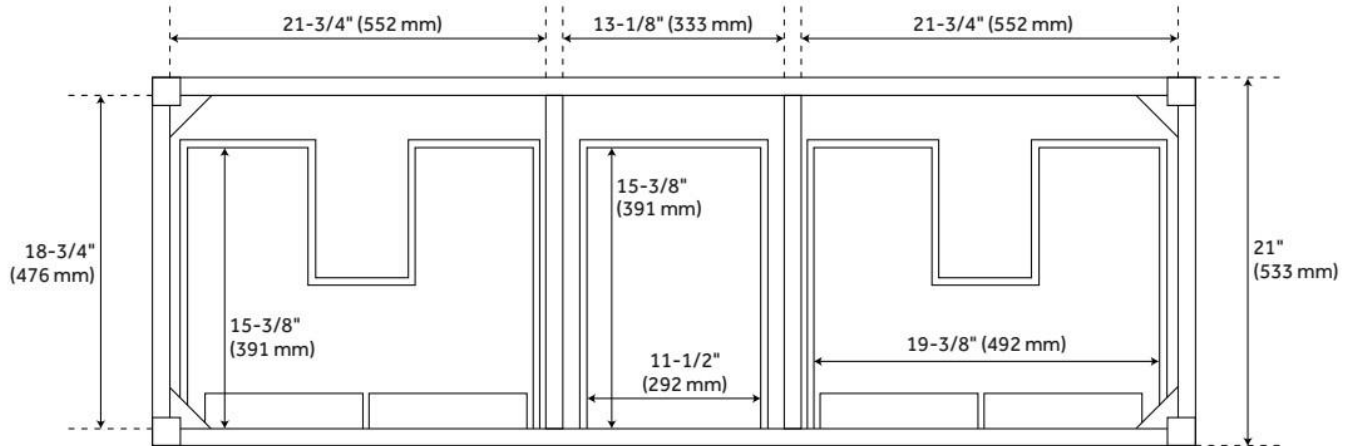

FEATURES

Material: Wood
Product Finish: Unfinished
Number of Drawers: 4
Soft-Close Slides: Yes
Dovetail Drawers: Yes
Built-In Adjusters: Yes

LISTED ID: 506894

ADDITIONAL FEATURES

- Due to its untreated build, consistent wood color is not guaranteed and variances may be more present when using lighter stains.
- Use a pre-stain wood conditioner for optimal application.
- For a tailored result, hardware is sold separately and pilot holes are to be drilled on-site.
- Features 2 tilt-out drawers and 4 standard drawers.
- Includes a matching backsplash and a pair of white porcelain sinks.
- Granite is A-grade. Polished Carrara Marble is sourced from Italy.
- Each stone top is carved from a single piece of stone and will feature natural variations.
- All dimensions are ($\pm 1/2$ ").

REVISED 11/27/2024

60" ROBERTSON VANITY WITH RECTANGULAR UNDERMOUNT SINKS - UNFINISHED

SKU: 953748-60-RUMB

Code: SH483635, SH483636, SH483637, SH483638, SH483639, SH483640, SH483641, SH483642, SH483643, SH483644, SH483645, SH559134