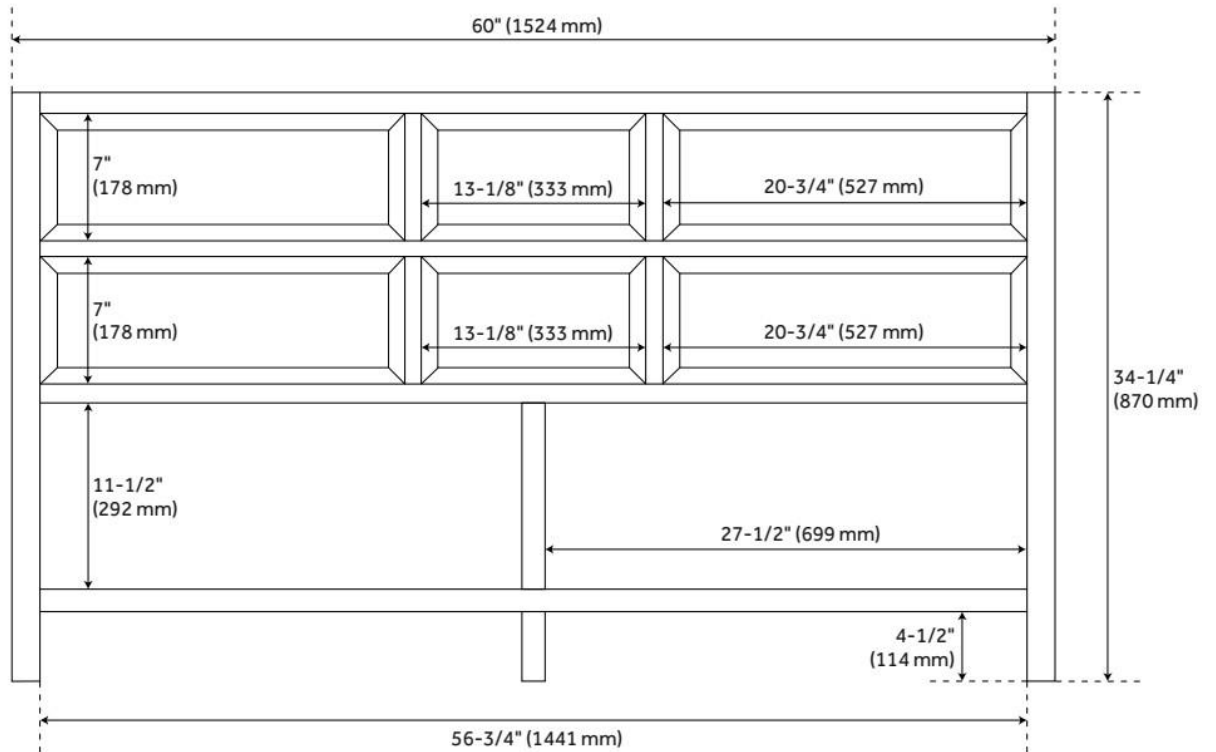

FEATURES

Material: Wood
Product Finish: Unfinished
Number of Drawers: 4
Soft-Close Slides: Yes
Dovetail Drawers: Yes
Built-In Adjusters: Yes

LISTED ID: 506894

ADDITIONAL FEATURES

- Due to its untreated build, consistent wood color is not guaranteed and variances may be more present when using lighter stains.
- Use a pre-stain wood conditioner for optimal application.
- For a tailored result, hardware is sold separately and pilot holes are to be drilled on-site.
- Features 2 tilt-out drawers and 4 standard drawers.
- Includes a matching backsplash and a pair of white porcelain sinks.
- Granite is A-grade. Polished Carrara Marble is sourced from Italy.
- Each stone top is carved from a single piece of stone and will feature natural variations.
- All dimensions are ($\pm 1/2$ ").

REVISED 11/27/2024

60" ROBERTSON VANITY WITH RECTANGULAR UNDERMOUNT SINKS - UNFINISHED

SKU: 953748-60-RUMB

Code: SH483635, SH483636, SH483637, SH483638, SH483639, SH483640, SH483641, SH483642, SH483643, SH483644, SH483645, SH559134