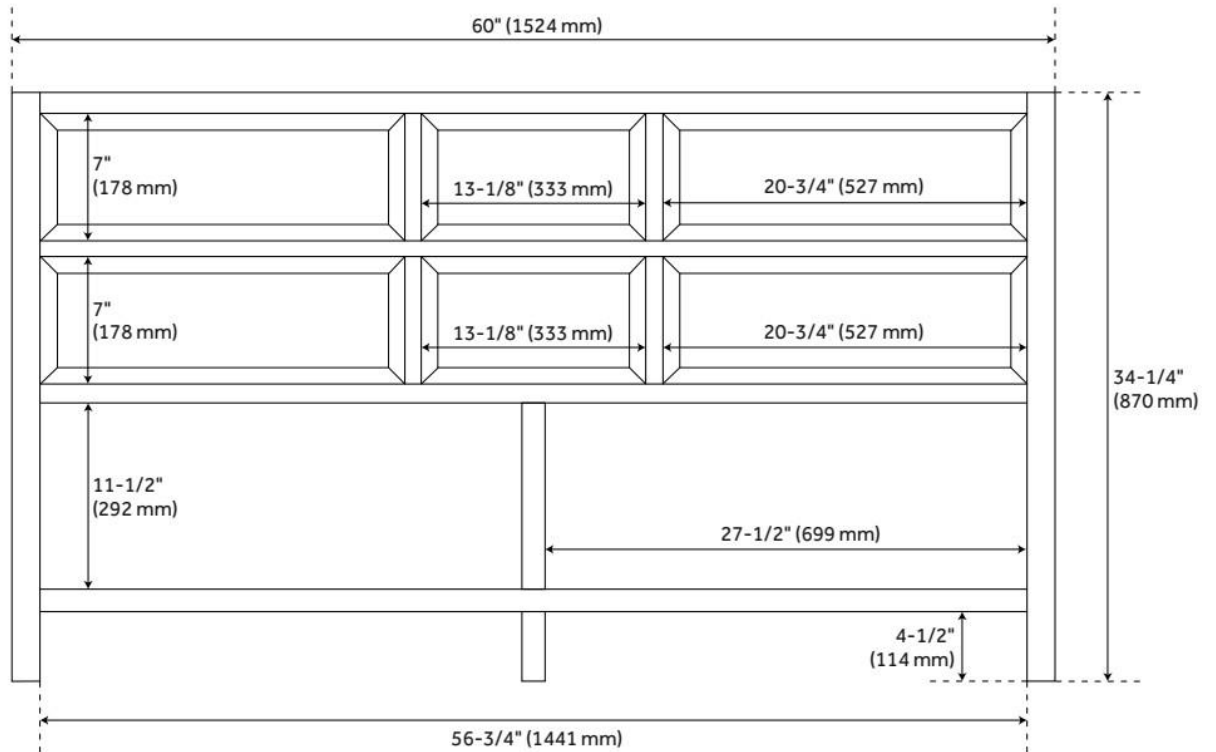

60" ROBERTSON CONSOLE VANITY WITH UNDERMOUNT SINKS - UNFINISHED

SKU: 953748-60-UM

Code: SH483630, SH483631, SH483632, SH483633, SH483634

REVISED 8/2/2024