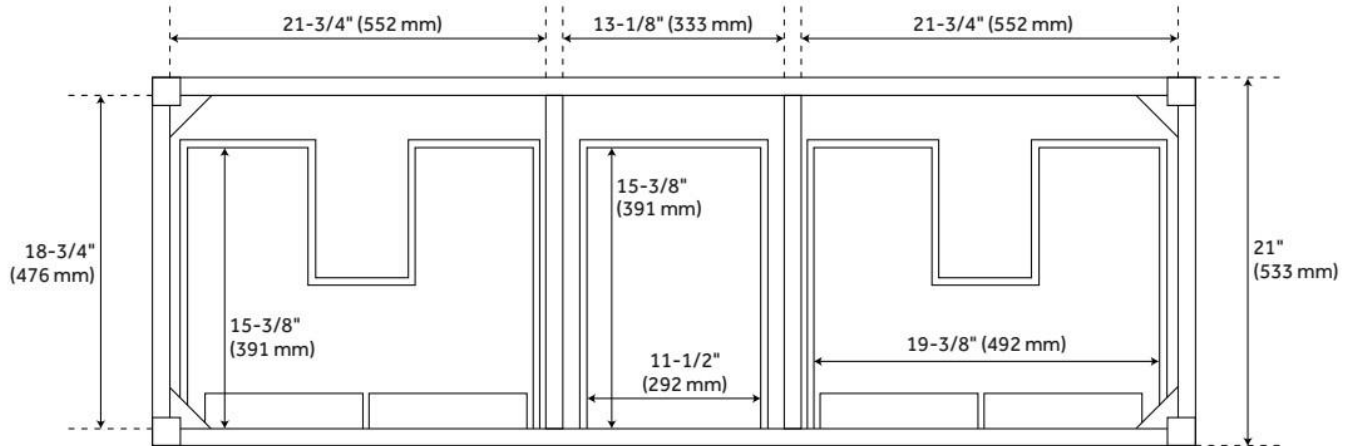

60" ROBERTSON CONSOLE VANITY WITH UNDERMOUNT SINKS - UNFINISHED

SKU: 953748-60-UM

Code: SH483630, SH483631, SH483632, SH483633, SH483634

REVISED 8/2/2024