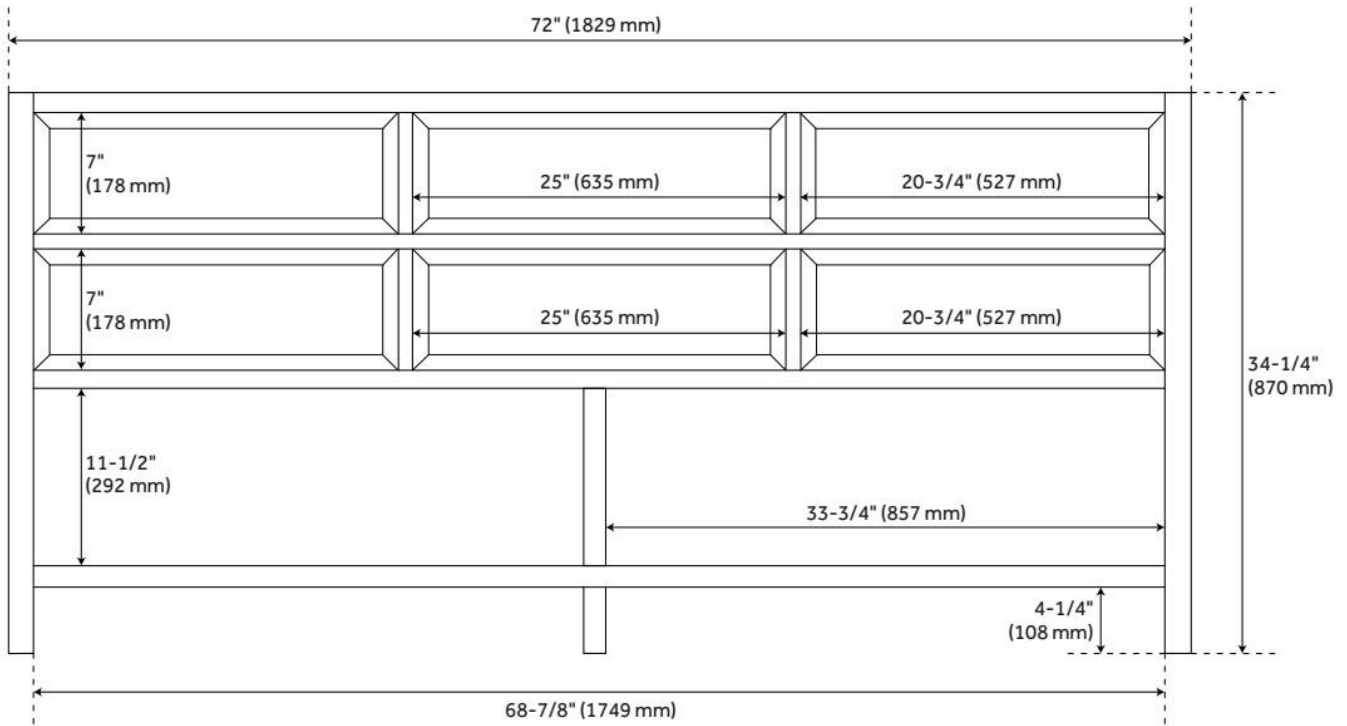

72" ROBERTSON VANITY WITH RECTANGULAR UNDERMOUNT SINKS - UNFINISHED

SKU: 953748-72-RUMB

Code: SH483652, SH483653, SH483654, SH483655, SH483656, SH483657, SH483658, SH483660, SH483661

REVISED 8/6/2024