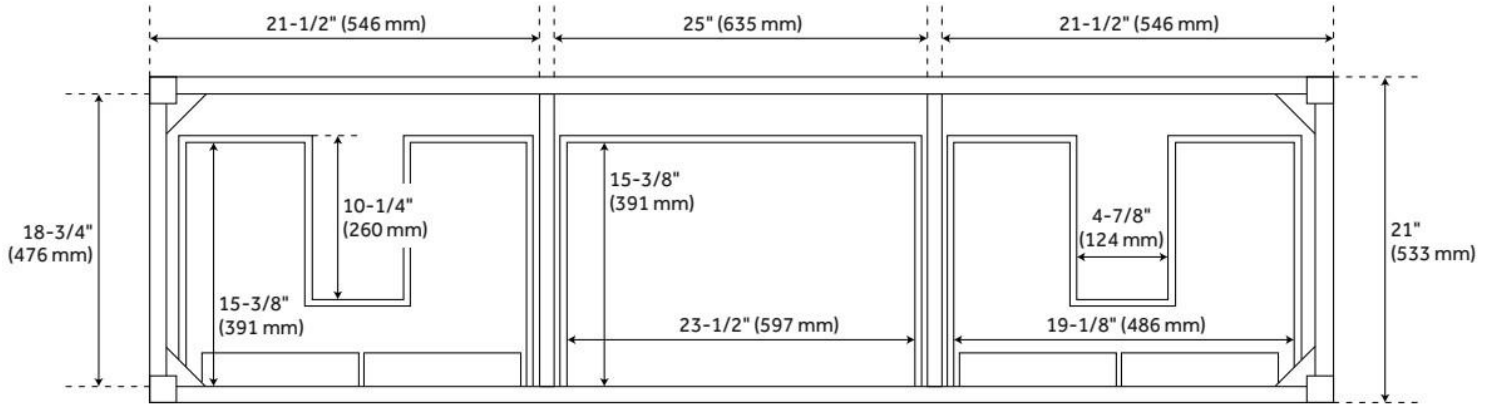

72" ROBERTSON VANITY WITH RECTANGULAR UNDERMOUNT SINKS - UNFINISHED

SKU: 953748-72-RUMB

Code: SH483652, SH483653, SH483654, SH483655, SH483656, SH483657, SH483658, SH483660, SH483661

REVISED 8/6/2024