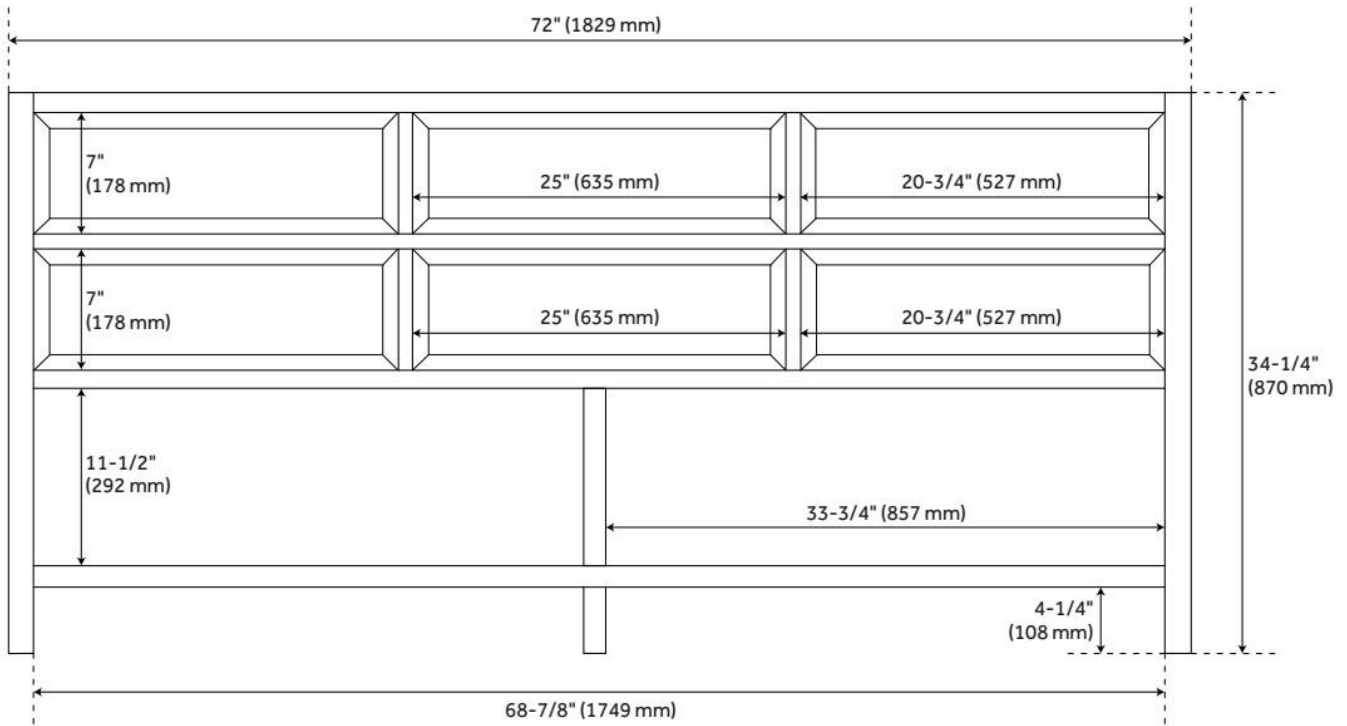

72" ROBERTSON VANITY WITH RECTANGULAR UNDERMOUNT SINKS - UNFINISHED

SKU: 953748-72-RUMB

Code: SH483652, SH483653, SH483654, SH483655, SH483656, SH483657, SH483658, SH483660, SH483661, SH559155

FEATURES

Material: Wood
Product Finish: Unfinished
Number of Drawers: 4
Soft-Close Slides: Yes
Dovetail Drawers: Yes
Built-In Adjusters: Yes

LISTED ID: 506894

ADDITIONAL FEATURES

- Due to its untreated build, consistent wood color is not guaranteed and variances may be more present when using lighter stains.
- Use a pre-stain wood conditioner for optimal application.
- For a tailored result, hardware is sold separately and pilot holes are to be drilled on-site.
- Features 2 tilt-out drawers and 4 standard drawers.
- Includes a matching backsplash and a pair of white porcelain sinks.
- Granite is A-grade. Polished Carrara Marble is sourced from Italy.
- Each stone top is carved from a single piece of stone and will feature natural variations.
- All dimensions are ($\pm 1/2$ ").

REVISED 11/27/2024

72" ROBERTSON VANITY WITH RECTANGULAR UNDERMOUNT SINKS - UNFINISHED

SKU: 953748-72-RUMB

Code: SH483652, SH483653, SH483654, SH483655, SH483656, SH483657, SH483658, SH483660, SH483661, SH559155