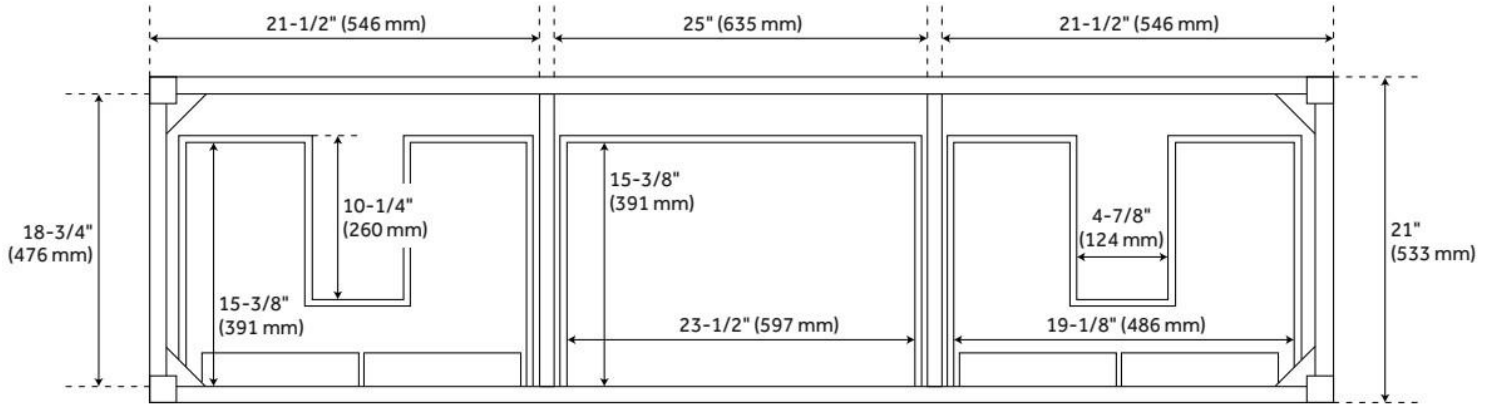

72" ROBERTSON VANITY WITH RECTANGULAR UNDERMOUNT SINKS - UNFINISHED

SKU: 953748-72-RUMB

Code: SH483652, SH483653, SH483654, SH483655, SH483656, SH483657, SH483658, SH483660, SH483661, SH559155

REVISED 11/27/2024