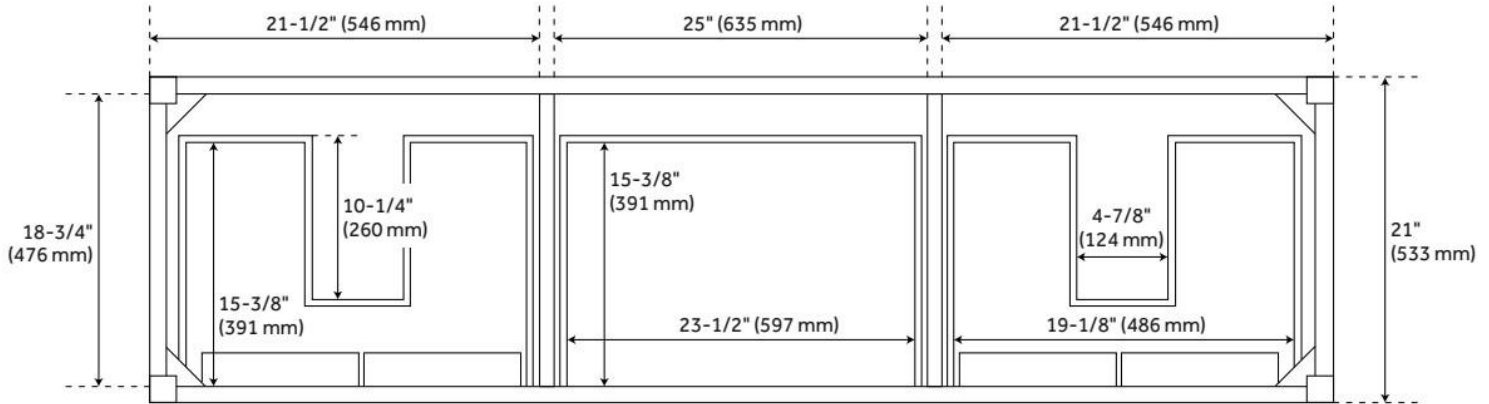

72" ROBERTSON CONSOLE VANITY WITH UNDERMOUNT SINKS - UNFINISHED

SKU: 953748-72-UM

Code: SH483646, SH483647, SH483648, SH483649, SH483650

REVISED 7/31/2024