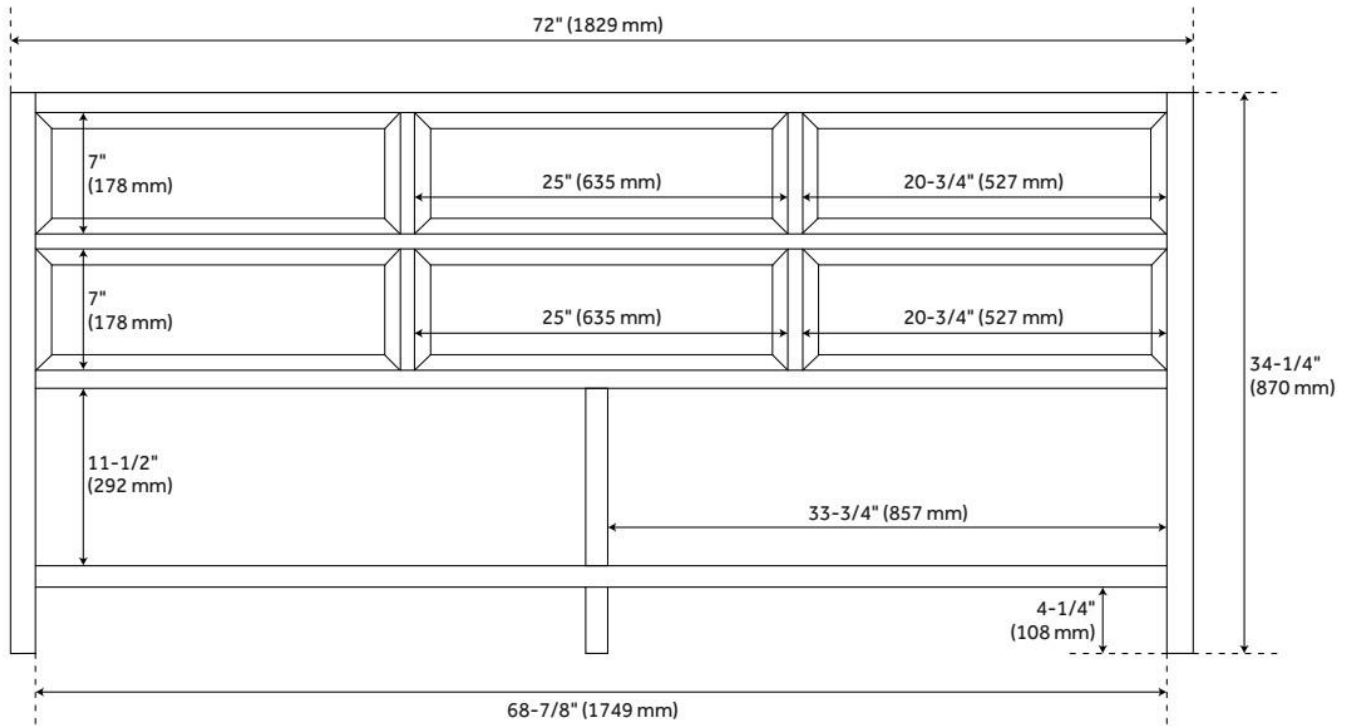

72" ROBERTSON CONSOLE VANITY WITH UNDERMOUNT SINKS - UNFINISHED

SKU: 953748-72-UM

Code: SH483646, SH483647, SH483648, SH483649, SH483650

REVISED 7/31/2024