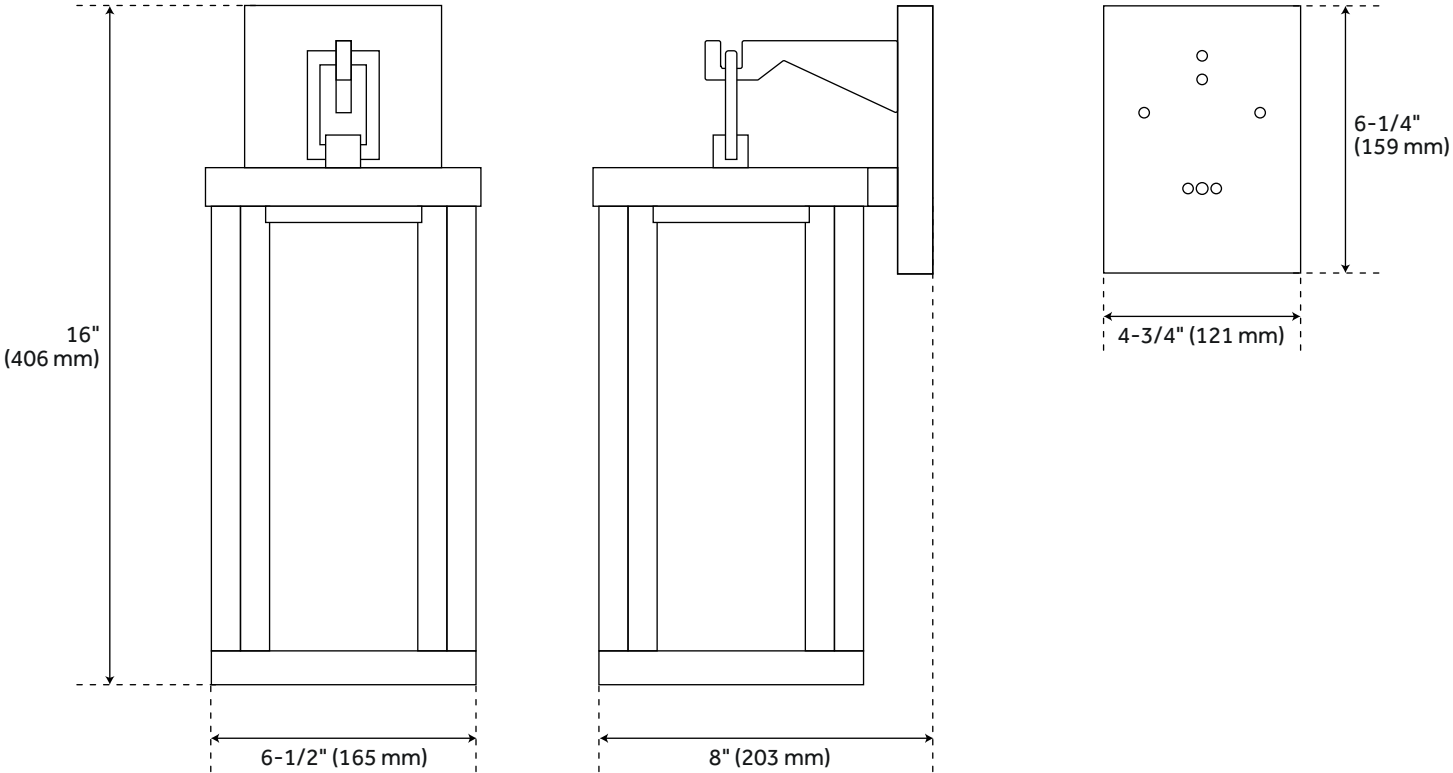

WILLMAR 16" SINGLE LIGHT OUTDOOR ENTRANCE LED WALL SCONCE

SKU: 953750,SHEL6601

All dimensions and specifications are nominal and may vary. Use actual products for accuracy in critical situations.