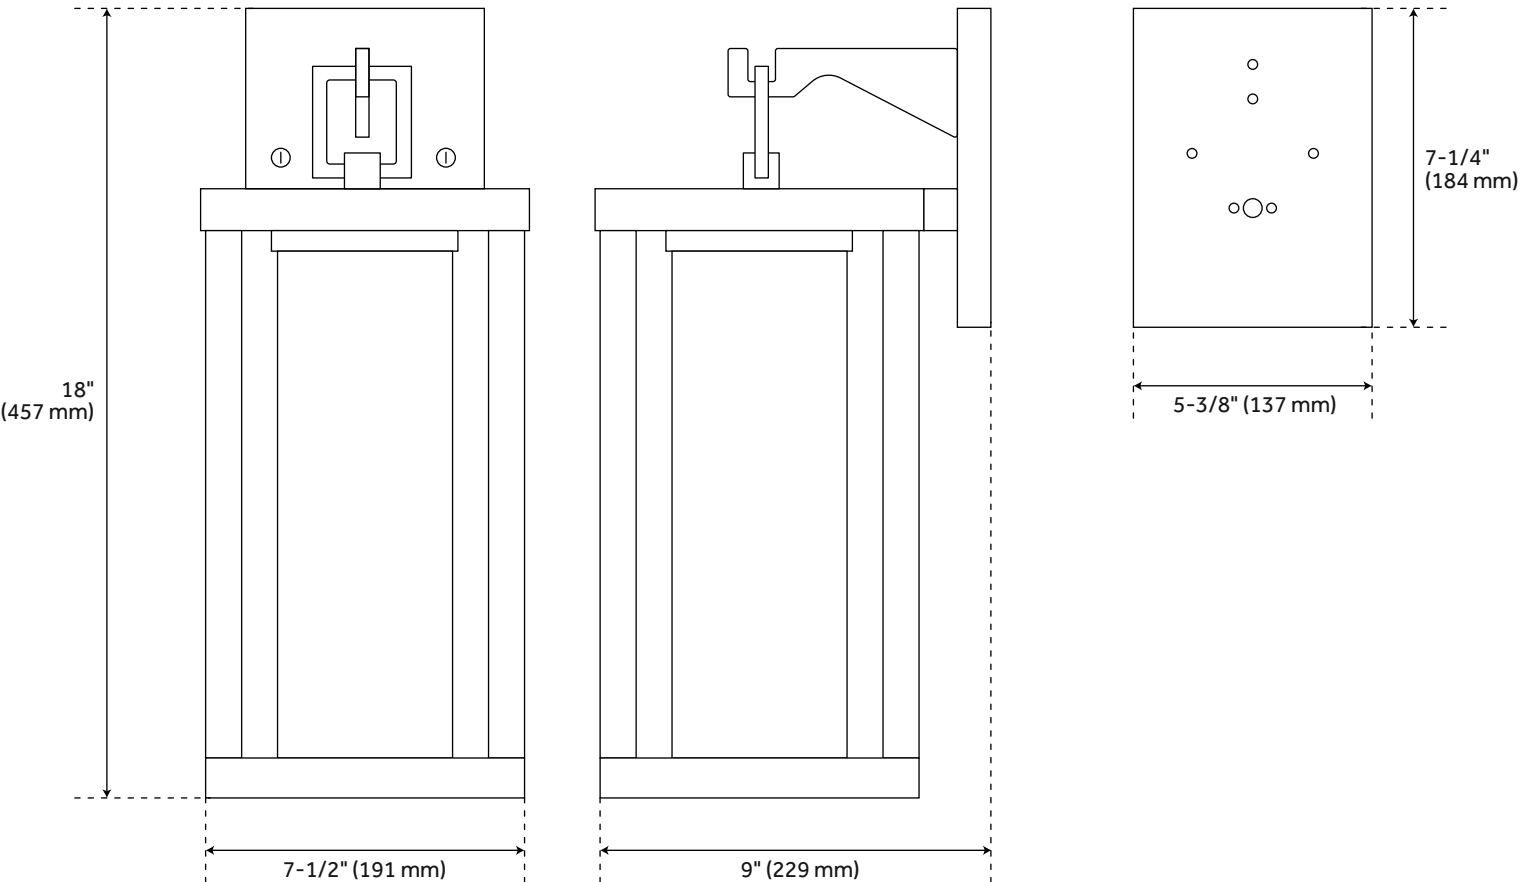

WILLMAR 18" SINGLE LIGHT OUTDOOR ENTRANCE LED WALL SCONCE

SKU 953750,SHEL6602

All dimensions and specifications are nominal and may vary. Use actual products for accuracy in critical situations.