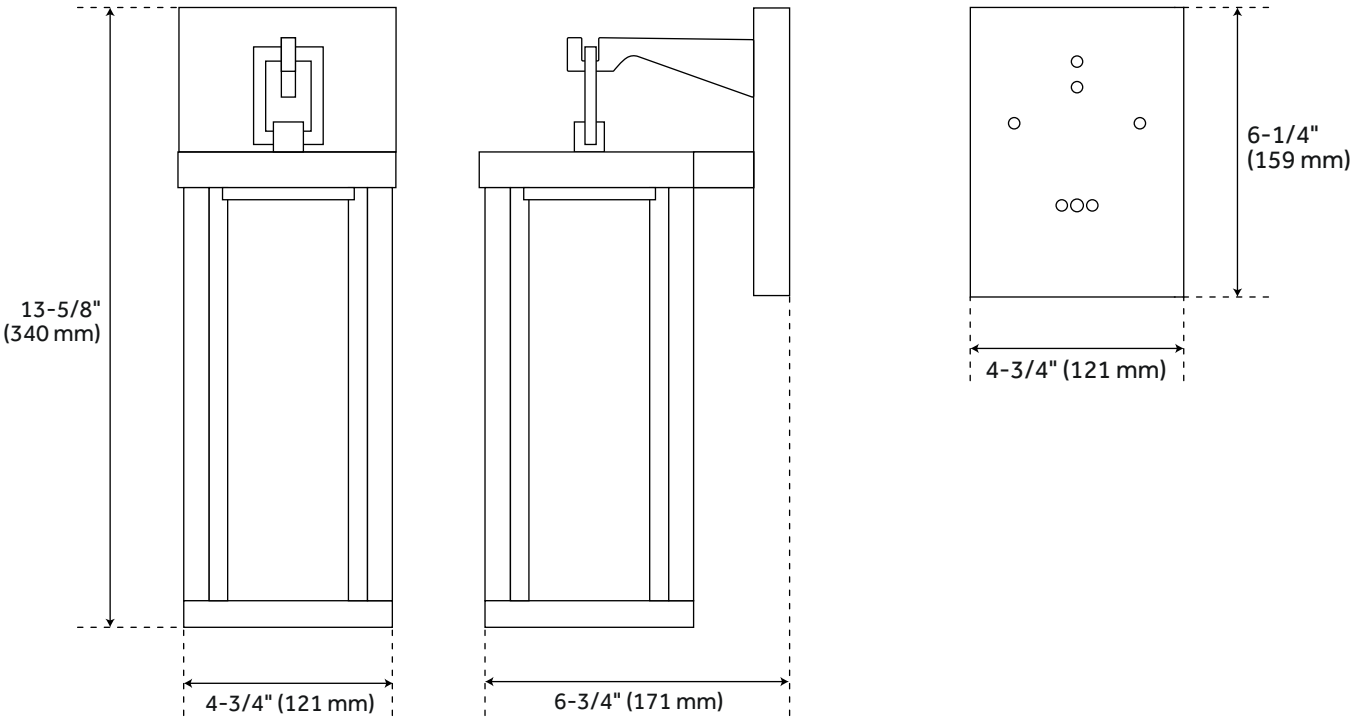

WILLMAR 13" SINGLE LIGHT OUTDOOR ENTRANCE LED WALL SCONCE

SKU: 953750,SHEL6600

All dimensions and specifications are nominal and may vary. Use actual products for accuracy in critical situations.