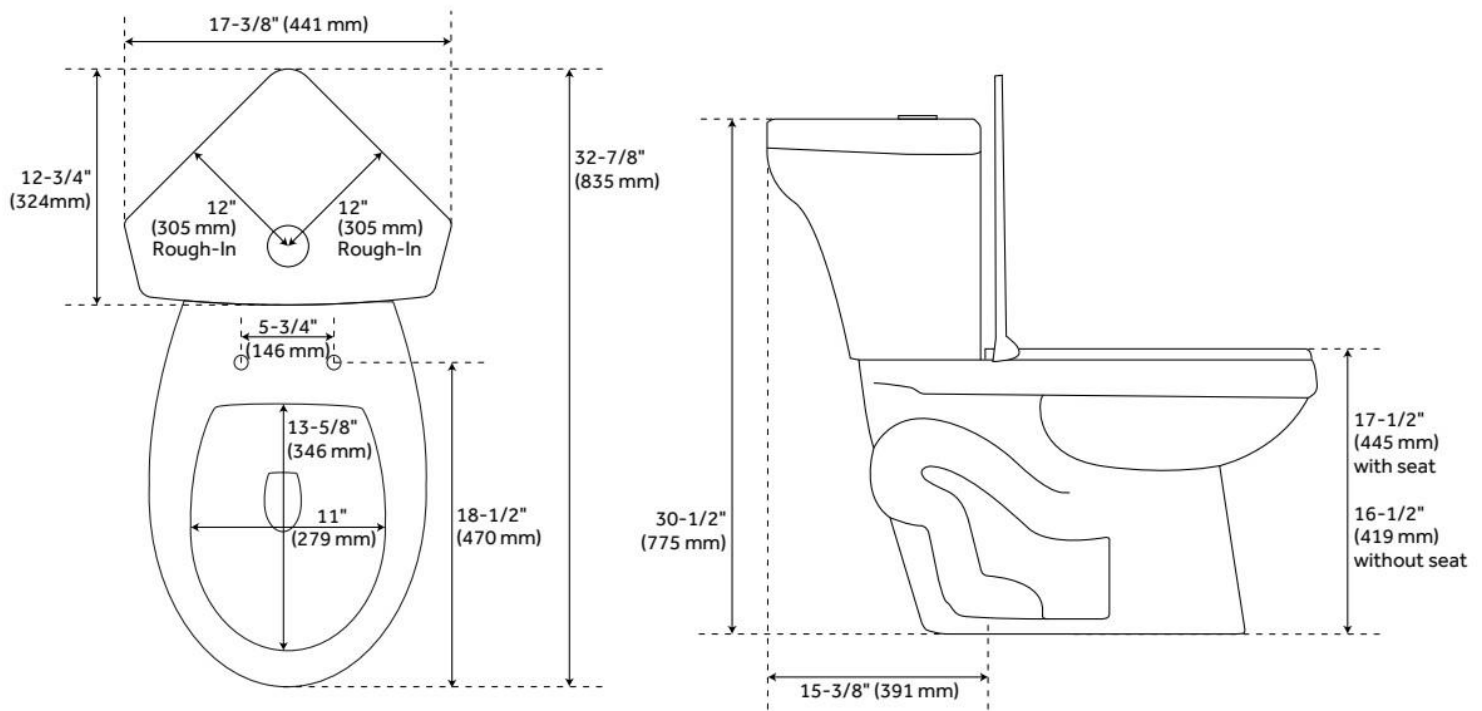

EASTPOINTE CORNER TOILET

SKU: 953755

Code: SH484119, SH484121, SHBD240, SH111001T, SHTSSC200

REVISED 1/29/2025