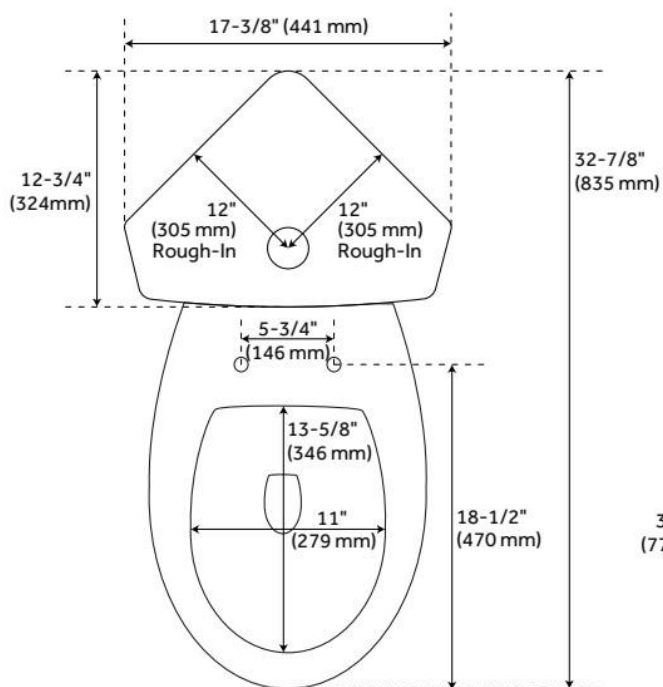

EASTPOINTE CORNER TOILET

SKU: 953755

Code: SH484119, SH484121, SHBD240, SH111001T, SHTSSC200

REVISED 7/15/2024