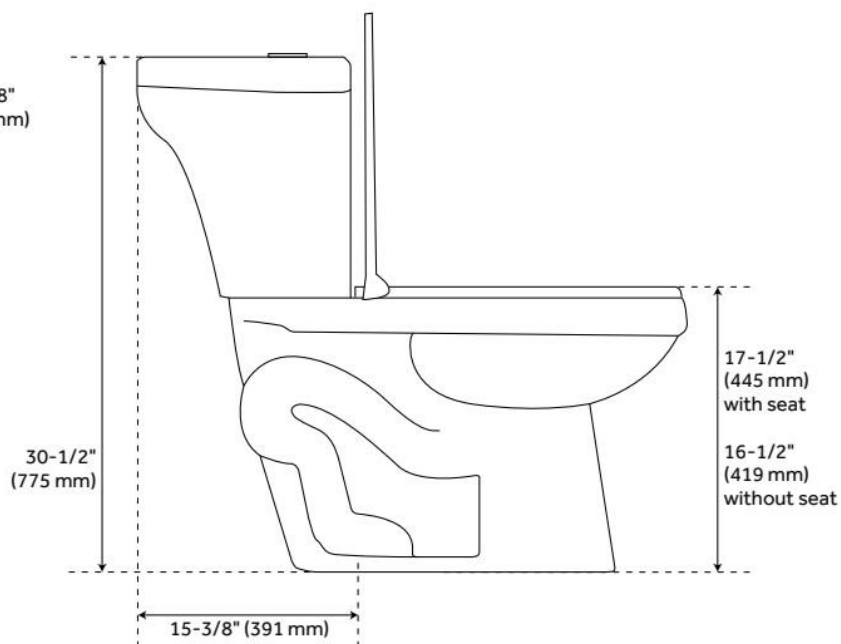

EASTPOINTE CORNER TOILET

SKU: 953755

Code: SH484119, SH484121, SHBD240, SH111001T, SHTSSC200

REVISED 7/15/2024