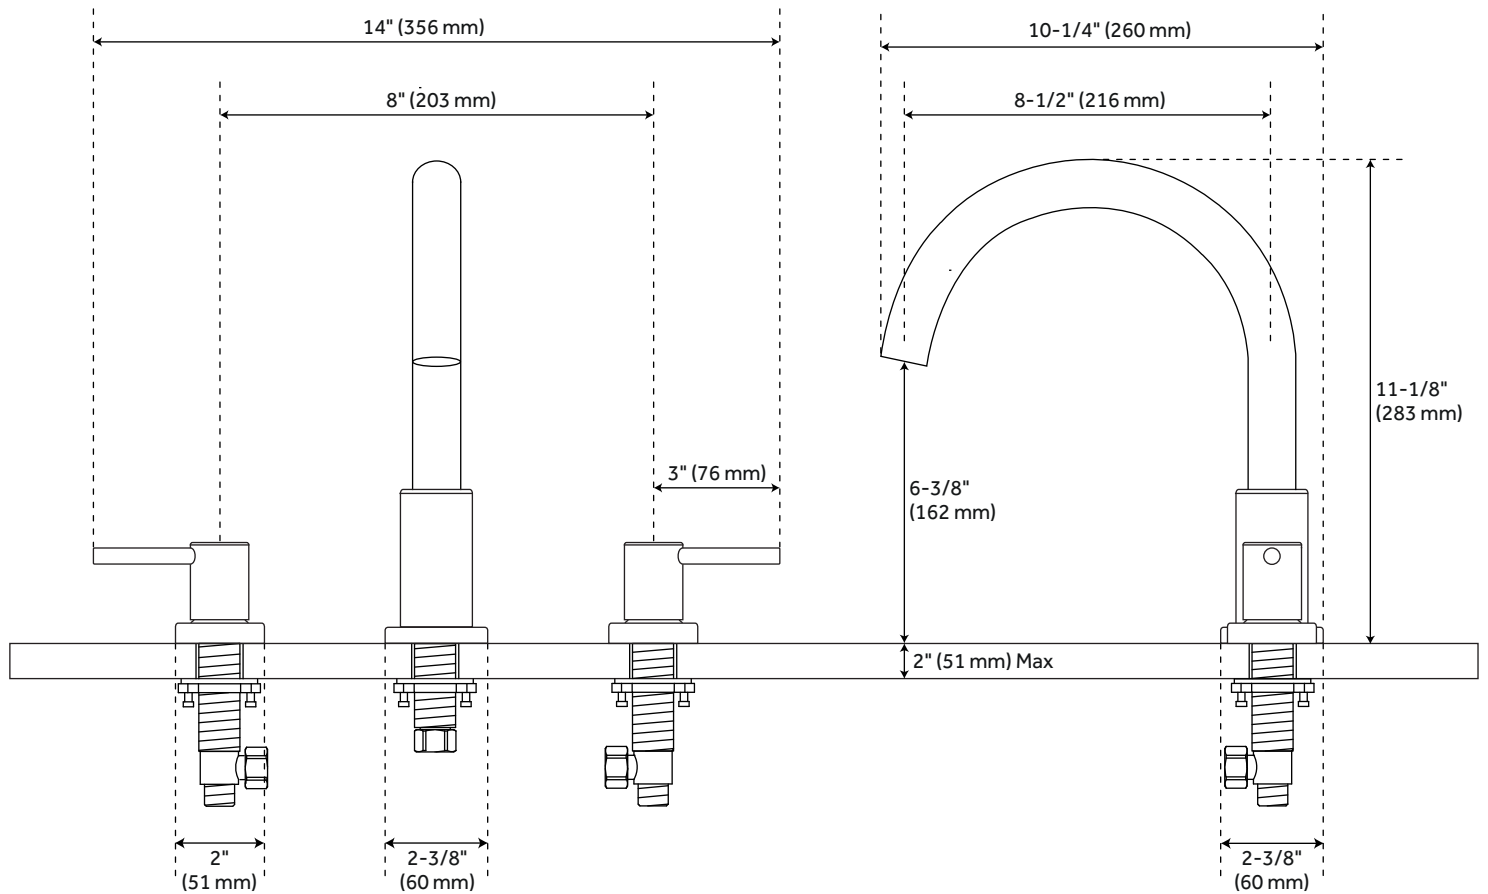

LEXIA 3-HOLE ROMAN TUB FAUCET

SKU: 953766

Code: SHLE3RT, SH674163, SH488902, SH488926

FEATURES

Installation Type: Deck Mount
Features: Gooseneck
Design: Modern
Material: Metal
Length: 14"
Width: 10-1/4"
Height: 11-1/8"
Assembly Required: Yes
Faucet Centers: 8"
Drain Included: No
Handle Type: Lever
Water Supplies Included: Yes
Flow Rate: 7.4 gpm (28L/min) @ 20 psi
Height To Spout: 6-3/8"
Spout Reach: 8-1/2"
Ceramic Disc Cartridges: Yes
Hot and Cold Indicators: No
Handle Material: Metal
Max. Deck Thickness: 2"
Tub Faucet Material: Metal

ASME A112.18.1/CSA B125.1
Massachusetts Accepted
LISTED ID: SHLE3RT*

REVISED 1/22/2024

LEXIA 3-HOLE ROMAN TUB FAUCET

SKU: 953766

Code: SHLE3RT, SH674163, SH488902, SH488926

ADDITIONAL FEATURES

- 3-hole installation.
- Accommodates an 8" - 16" faucet's spread.
- Optional rough-in valve is required for use.
- Deck thickness max. 2".

REVISED 1/22/2024

LEXIA 3-HOLE ROMAN TUB FAUCET

All dimensions and specifications are nominal and may vary. Use actual products for accuracy in critical situations.

LEXIA OPTIONAL 3-HOLE ROMAN TUB FAUCET ROUGH-IN VALVE

All dimensions and specifications are nominal and may vary. Use actual products for accuracy in critical situations.