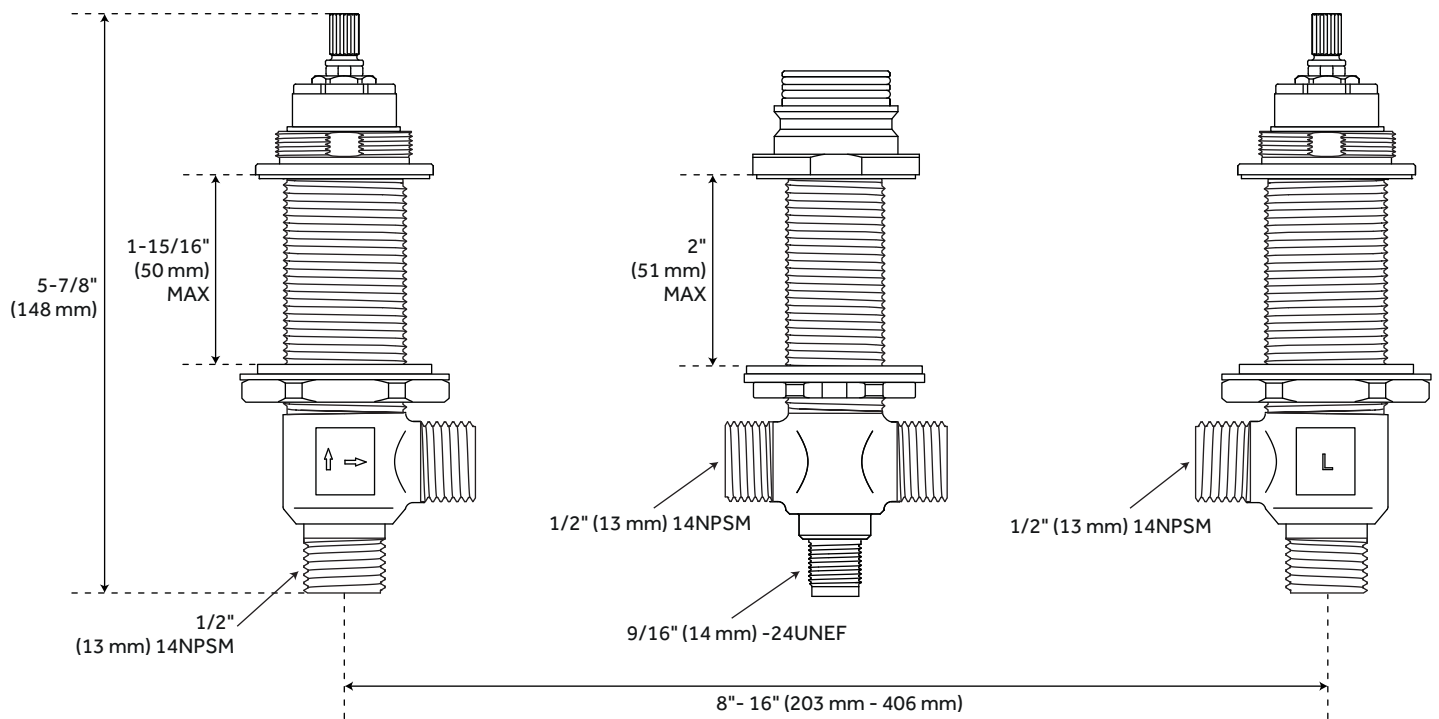

LEXIA 3-HOLE ROMAN TUB FAUCET

SKU: 953766

Code: SHLE3RT, SH674163, SH488902, SH488926

FEATURES

Installation Type: Deck Mount
Features: Gooseneck
Design: Modern
Material: Metal
Length: 14"
Width: 10-1/4"
Height: 11-1/8"
Assembly Required: Yes
Faucet Centers: 8"
Drain Included: No
Handle Type: Lever
Water Supplies Included: Yes
Flow Rate: 7.4 gpm (28L/min) @ 20 psi
Height To Spout: 6-3/8"
Spout Reach: 8-1/2"
Ceramic Disc Cartridges: Yes
Hot and Cold Indicators: No
Handle Material: Metal
Max. Deck Thickness: 2"
Tub Faucet Material: Metal

ASME A112.18.1/CSA B125.1
Massachusetts Accepted
LISTED ID: SHLE3RT*

REVISED 1/22/2024

LEXIA 3-HOLE ROMAN TUB FAUCET

SKU: 953766

Code: SHLE3RT, SH674163, SH488902, SH488926

ADDITIONAL FEATURES

- 3-hole installation.
- Accommodates an 8" - 16" faucet's spread.
- Optional rough-in valve is required for use.
- Deck thickness max. 2".

REVISED 1/22/2024

LEXIA 3-HOLE ROMAN TUB FAUCET

All dimensions and specifications are nominal and may vary. Use actual products for accuracy in critical situations.

LEXIA OPTIONAL 3-HOLE ROMAN TUB FAUCET ROUGH-IN VALVE