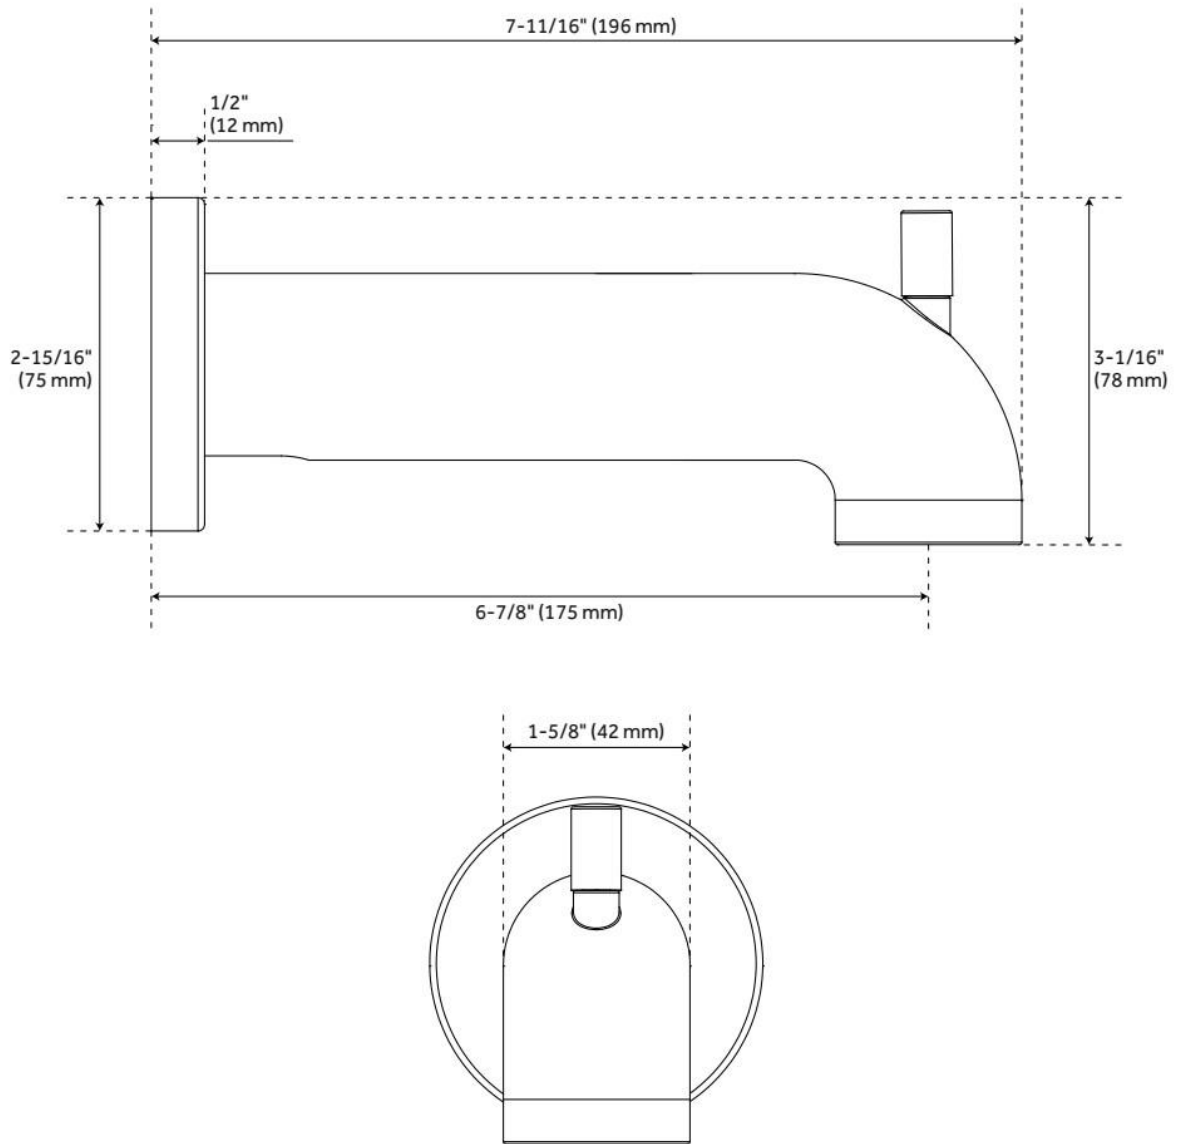

## FEATURES

Material: Metal

Connection Type: 1/2" CTS Slip-Fit

ASME A112.18.1/CSA B125.1, CEC Listed, Massachusetts Accepted, LISTED ID: SHTS73\*

## ADDITIONAL FEATURES

- 1/2" Slip fit connection.

REVISED 6/3/2024

# LEXIA TUB SPOUT WITH DIVERTER

SKU: 953768

Code: SHTS73, SH488895, SHTS73PN, SHTS73PB

REVISED 6/3/2024