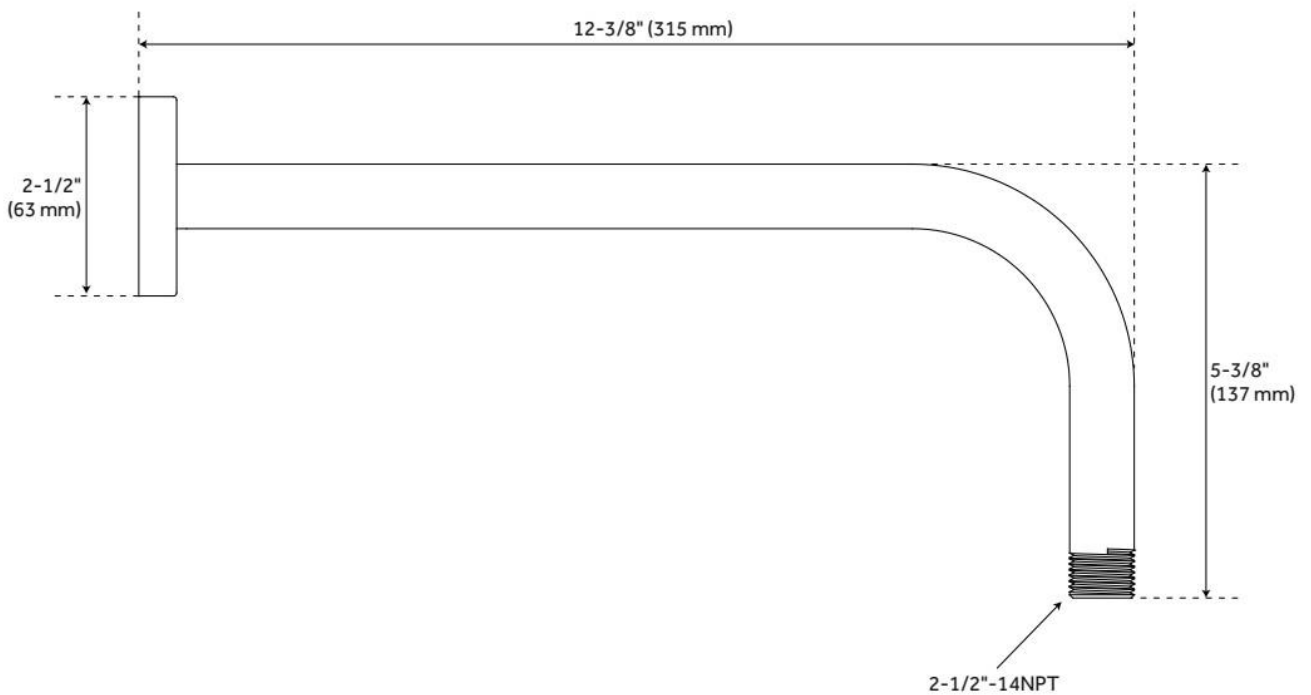

## FEATURES

Material: Metal

Connection Type: 1/2" NPT

ASME A112.18.1/CSA B125.1, Massachusetts Accepted, LISTED ID: SHRSA122\*

# CYLINDRICAL WALL-MOUNT SHOWER ARM

SKU: 953769

Code: SHRSA122, SH484204, SHRSA122PB, SHRSA122PN

REVISED 5/24/2024