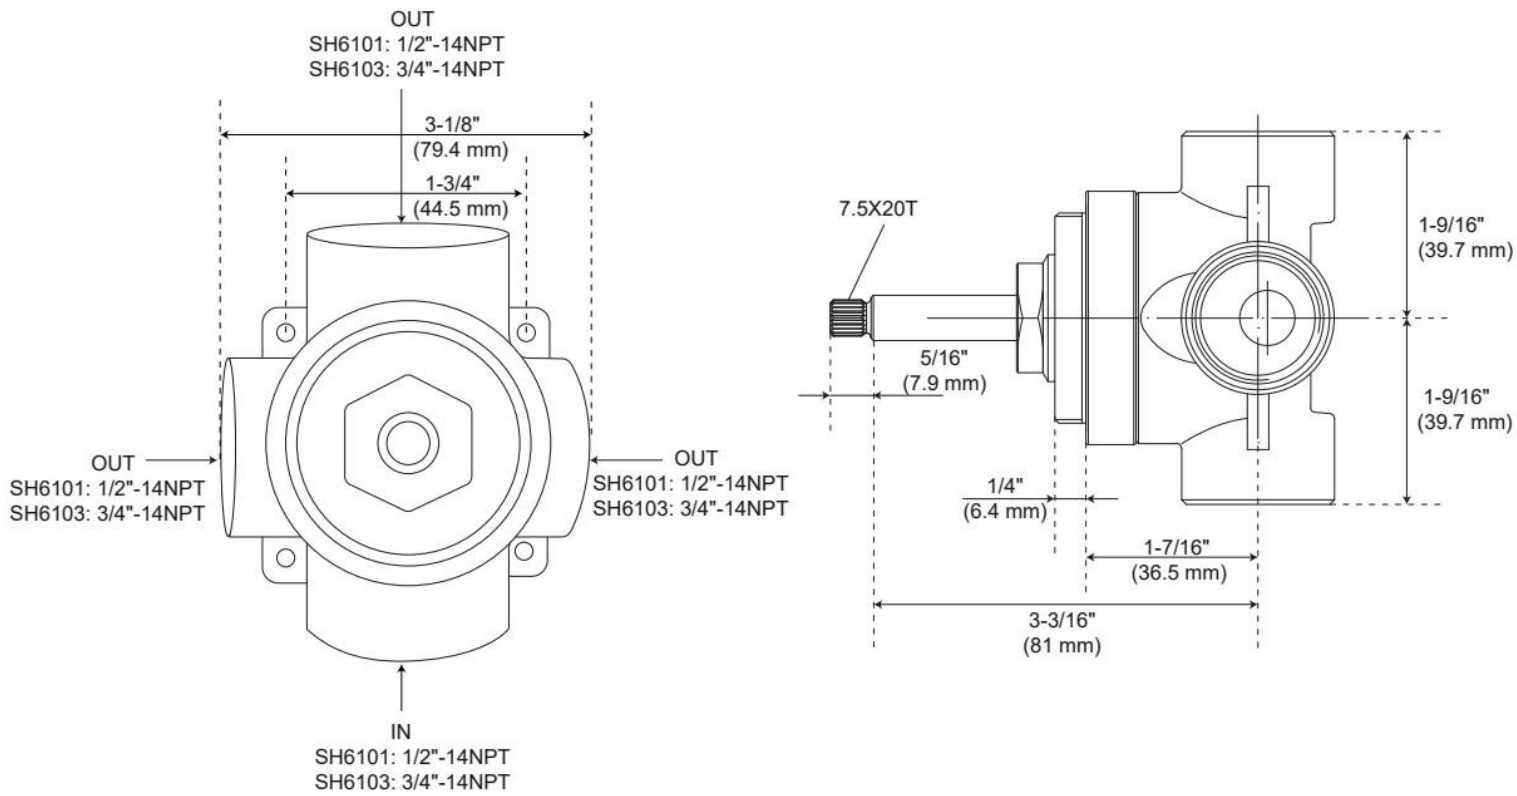

3-WAY IN-WALL DIVERTER ROUGH-IN VALVE - 1/2"

SKU: 475042
Code: SH6101

REVISED 10/11/2024