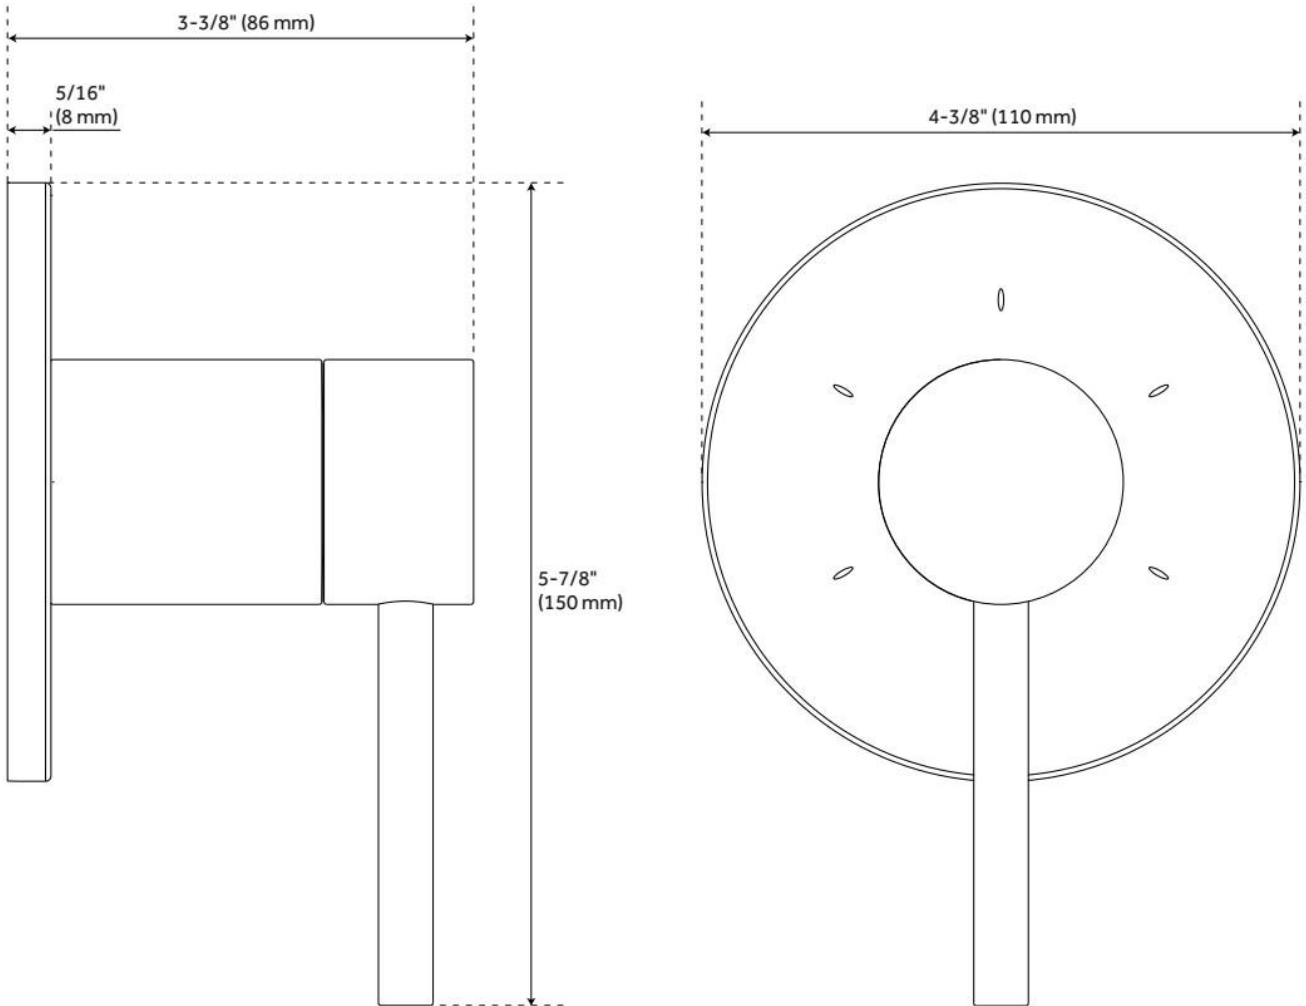

LEXIA IN-WALL SHOWER DIVERTER

SKU: 953774

Code: SHLE9005, SH6101, SH6103, SH488888, SH488930, SH488931

FEATURES

Material: Metal

Cartridge Type: Ceramic Disc

ASME A112.18.1/CSA B125.1, ASME A112.18.2/CSA B125.2, ICC/ANSI A117.1, Massachusetts Accepted, LISTED ID: SHLE9005*, SH6101, SH6103

ADDITIONAL FEATURES

- Lever metal handle.
- Optional, but required Rough-in valve.
- Six total settings allow for shared water flow between outlets giving you the ability to use two functions at once.
- Ceramic cartridge.
- Available Single-Function Diverter valve Cartridge restricts water flow to one outlet at a time.
- Not intended as a shut off valve.
- For installations only requiring 2 outlets, the 3rd outlet may be looped into one of the existing pipes.

REVISED 10/11/2024

LEXIA IN-WALL SHOWER DIVERTER

SKU: 953774

Code: SHLE9005, SH6101, SH6103, SH488888, SH488930, SH488931

REVISED 10/11/2024

3-WAY IN-WALL DIVERTER ROUGH-IN VALVE - 3/4"

SKU: 446519
Code: SH6103

FEATURES

Material: Brass
Cartridge Type: Ceramic Disc

IAPMO, ASME A112.18.1/CSA B125.1, ASME A112.18.2/CSA B125.2, Massachusetts Accepted, LISTED ID: SH6103

ADDITIONAL FEATURES

- Six total settings allow for shared water flow between outlets, giving you the ability to use two functions at once.
- Ceramic cartridge.
- Available Single-Function Diverter Valve Cartridge restricts water flow to one outlet at a time.
- Not intended as a shut off valve.
- For installations only requiring 2 outlets, the 3rd outlet may be looped into one of the existing pipes.
- Compatible with Beasley, Berwyn, Boca Raton, Drea, Edenton, Elita, Greyfield, Gunther, Hibiscus, Key West, Lentz, Lexia, Pendleton, Pinecrest, Provincetown, Rigi, Sefina, Vassor and Vilamonte Diverter Trims.