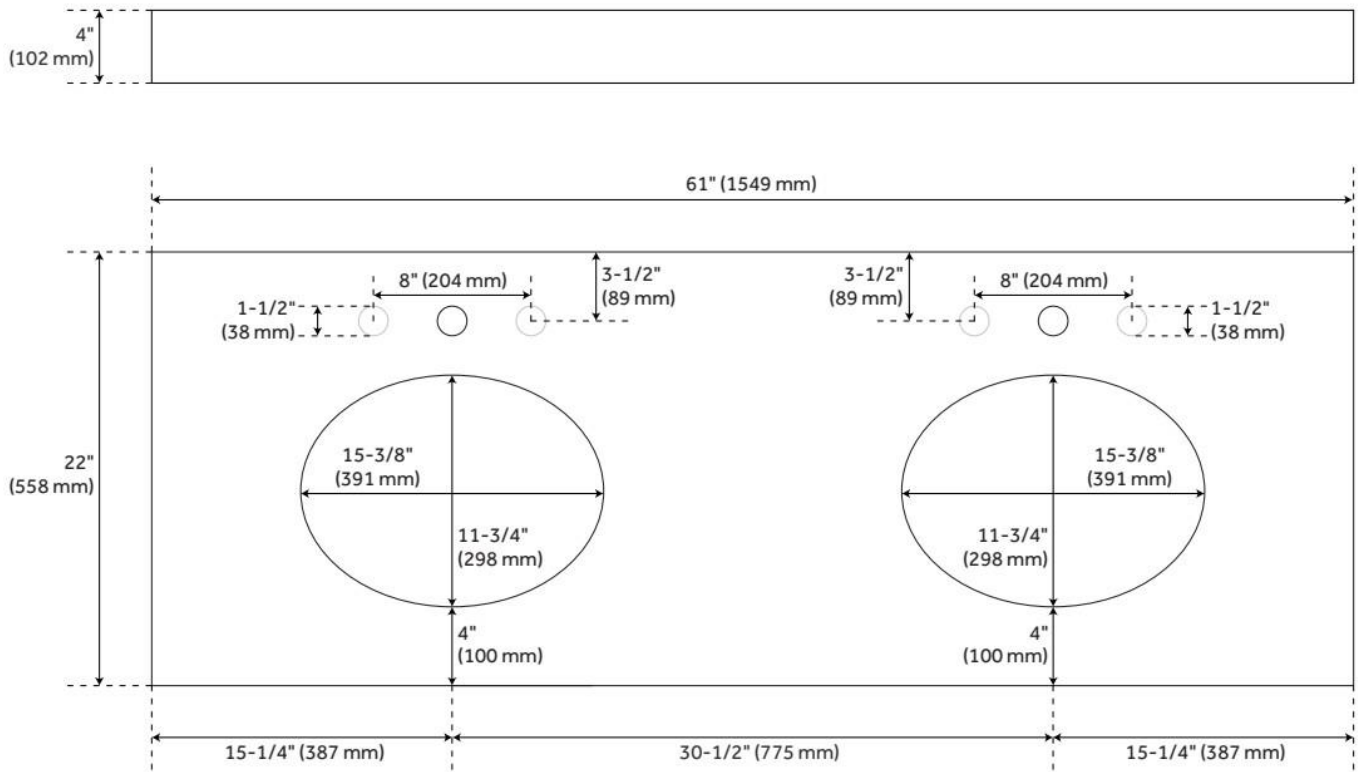

61" X 22" 3CM QUARTZ VANITY TOP WITH UNDERMOUNT SINKS - FEATHERED WHITE QUARTZ -

SKU: 953790

Code: SH459054, SH456042

REVISED 7/29/2024