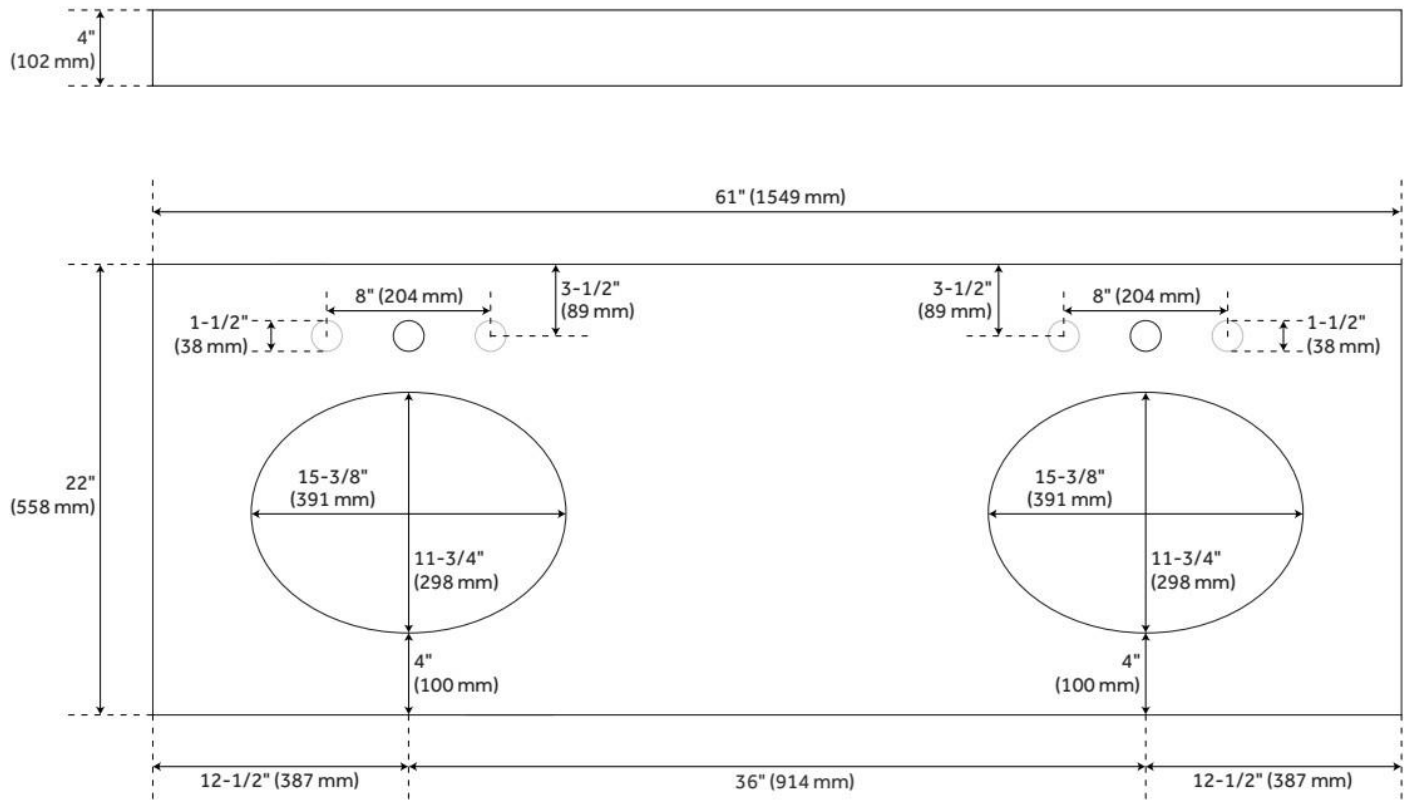

REVISED 7/29/2024

61" X 22" 3CM QUARTZ VANITY TOP WITH UNDERMOUNT SINKS - FEATHERED WHITE QUARTZ -

SKU: 953790

Code: SH459054, SH456042

REVISED 7/29/2024

61" X 22" 3CM QUARTZ VANITY TOP WITH UNDERMOUNT SINKS - FEATHERED WHITE QUARTZ -

SKU: 953790

Code: SH459054, SH456042

REVISED 7/29/2024

18" OVAL PORCELAIN UNDERMOUNT BATHROOM SINK - WHITE

SKU: 220658
Code: SH220658

FEATURES

Material: Porcelain
Product Finish: White
Installation Type: Undermount
Shape: Oval
Drain Placement: Center
Fits Drain Hole Size: 1-1/2"
Faucet Centers: No Faucet Hole
Overflow Hole: Yes
Mounting Hardware Included: Yes

ASME A112.19.2/CSA B45.1, Massachusetts Accepted, LISTED ID: 506895

ADDITIONAL FEATURES

- Overall dimensions: 18-5/8" L x 15" W (front to back) x 7-3/4" H (\pm 1/2").
- Basin: 16" L x 12-1/2" W (front to back).
- Basin depth is 5" to overflow.
- 1-1/2" drain hole.