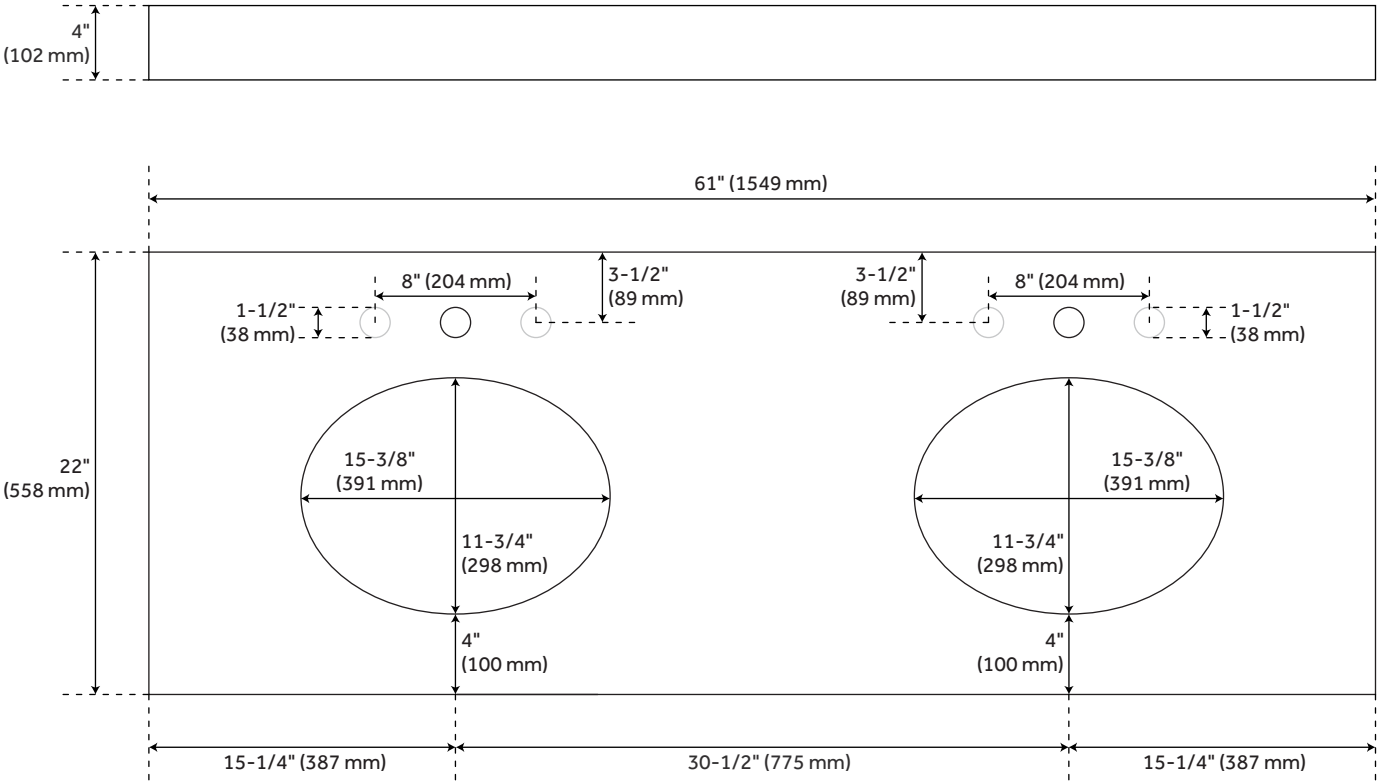

Vanity Top Options: Feathered White Quartz

Faucet Centers: 8"

Basin Length: 16"

Basin Width: 12"

Water Depth To Overflow: 5"

Fits Drain Hole Size: 1-1/2"

Faucet Included: No

Vanity Top Material: Quartz

Sink Material: Porcelain

Vanity Top Thickness: 3cm

Sink Included: Yes

Sink Color: White

Basin Overflow: Yes

Vanity Top Depth: 22"

Vanity Top Width: 61"

Backsplash: Yes

REVISED 4/6/2023

61" X 22" 3CM REG QUARTZ DOUBLE VANITY TOP FOR UM SINK - FEATHERED WHITE

All dimensions and specifications are nominal and may vary. Use actual products for accuracy in critical situations.

61" X 22" 3CM ACE QUARTZ DOUBLE VANITY TOP FOR UM SINK - FEATHERED WHITE

All dimensions and specifications are nominal and may vary. Use actual products for accuracy in critical situations.

61" X 22" 3CM QUARTZ DOUBLE VANITY TOP FOR UM SINK - WHITE PORCELAIN SINK