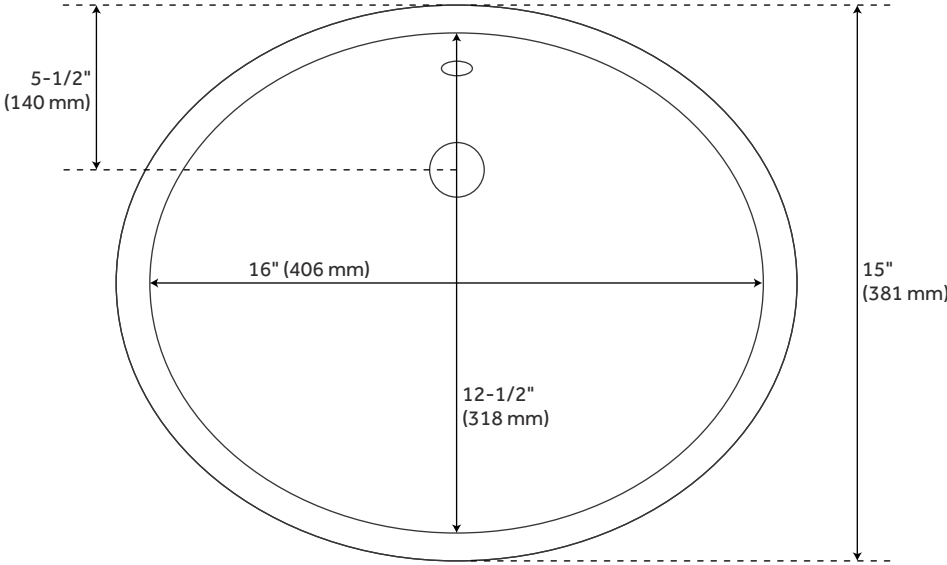

Vanity Top Options: Feathered White Quartz

Faucet Centers: 8"

Basin Length: 16"

Basin Width: 12"

Water Depth To Overflow: 5"

Fits Drain Hole Size: 1-1/2"

Faucet Included: No

Vanity Top Material: Quartz

Sink Material: Porcelain

Vanity Top Thickness: 3cm

Sink Included: Yes

Sink Color: White

Basin Overflow: Yes

Vanity Top Depth: 22"

Vanity Top Width: 61"

Backsplash: Yes

REVISED 4/6/2023

61" X 22" 3CM REG QUARTZ DOUBLE VANITY TOP FOR UM SINK - FEATHERED WHITE

All dimensions and specifications are nominal and may vary. Use actual products for accuracy in critical situations.

61" X 22" 3CM ACE QUARTZ DOUBLE VANITY TOP FOR UM SINK - FEATHERED WHITE

All dimensions and specifications are nominal and may vary. Use actual products for accuracy in critical situations.

61" X 22" 3CM QUARTZ DOUBLE VANITY TOP FOR UM SINK - WHITE PORCELAIN SINK