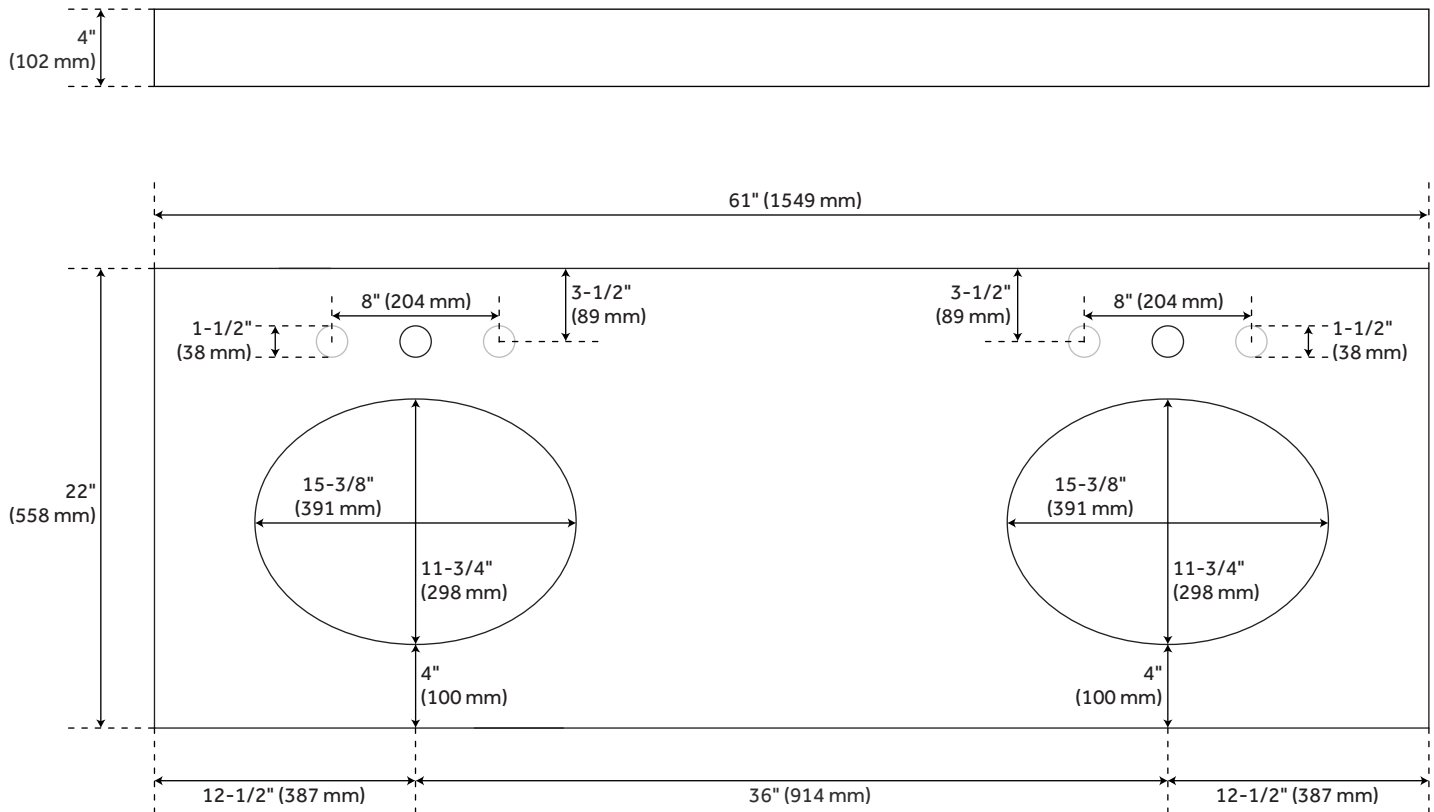

Vanity Top Options: Feathered White Quartz

Faucet Centers: 8"

Basin Length: 16"

Basin Width: 12"

Water Depth To Overflow: 5"

Fits Drain Hole Size: 1-1/2"

Faucet Included: No

Vanity Top Material: Quartz

Sink Material: Porcelain

Vanity Top Thickness: 3cm

Sink Included: Yes

Sink Color: White

Basin Overflow: Yes

Vanity Top Depth: 22"

Vanity Top Width: 61"

Backsplash: Yes

REVISED 4/6/2023

61" X 22" 3CM REG QUARTZ DOUBLE VANITY TOP FOR UM SINK - FEATHERED WHITE

All dimensions and specifications are nominal and may vary. Use actual products for accuracy in critical situations.

61" X 22" 3CM ACE QUARTZ DOUBLE VANITY TOP FOR UM SINK - FEATHERED WHITE

All dimensions and specifications are nominal and may vary. Use actual products for accuracy in critical situations.

61" X 22" 3CM QUARTZ DOUBLE VANITY TOP FOR UM SINK - WHITE PORCELAIN SINK