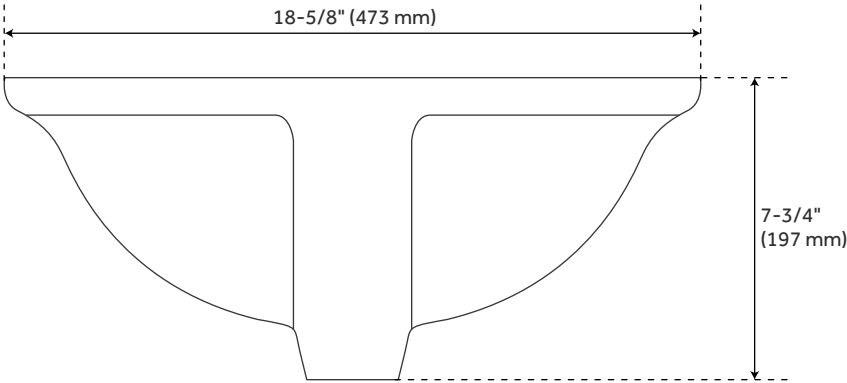

Vanity Top Options: Feathered White Quartz

Faucet Centers: 8"

Basin Length: 16"

Basin Width: 12"

Water Depth To Overflow: 5"

Fits Drain Hole Size: 1-1/2"

Faucet Included: No

Vanity Top Material: Quartz

Sink Material: Porcelain

Vanity Top Thickness: 3cm

Sink Included: Yes

Sink Color: White

Basin Overflow: Yes

Vanity Top Depth: 22"

Vanity Top Width: 61"

Backsplash: Yes

REVISED 4/6/2023

61" X 22" 3CM REG QUARTZ DOUBLE VANITY TOP FOR UM SINK - FEATHERED WHITE

All dimensions and specifications are nominal and may vary. Use actual products for accuracy in critical situations.

61" X 22" 3CM ACE QUARTZ DOUBLE VANITY TOP FOR UM SINK - FEATHERED WHITE

All dimensions and specifications are nominal and may vary. Use actual products for accuracy in critical situations.

61" X 22" 3CM QUARTZ DOUBLE VANITY TOP FOR UM SINK - WHITE PORCELAIN SINK