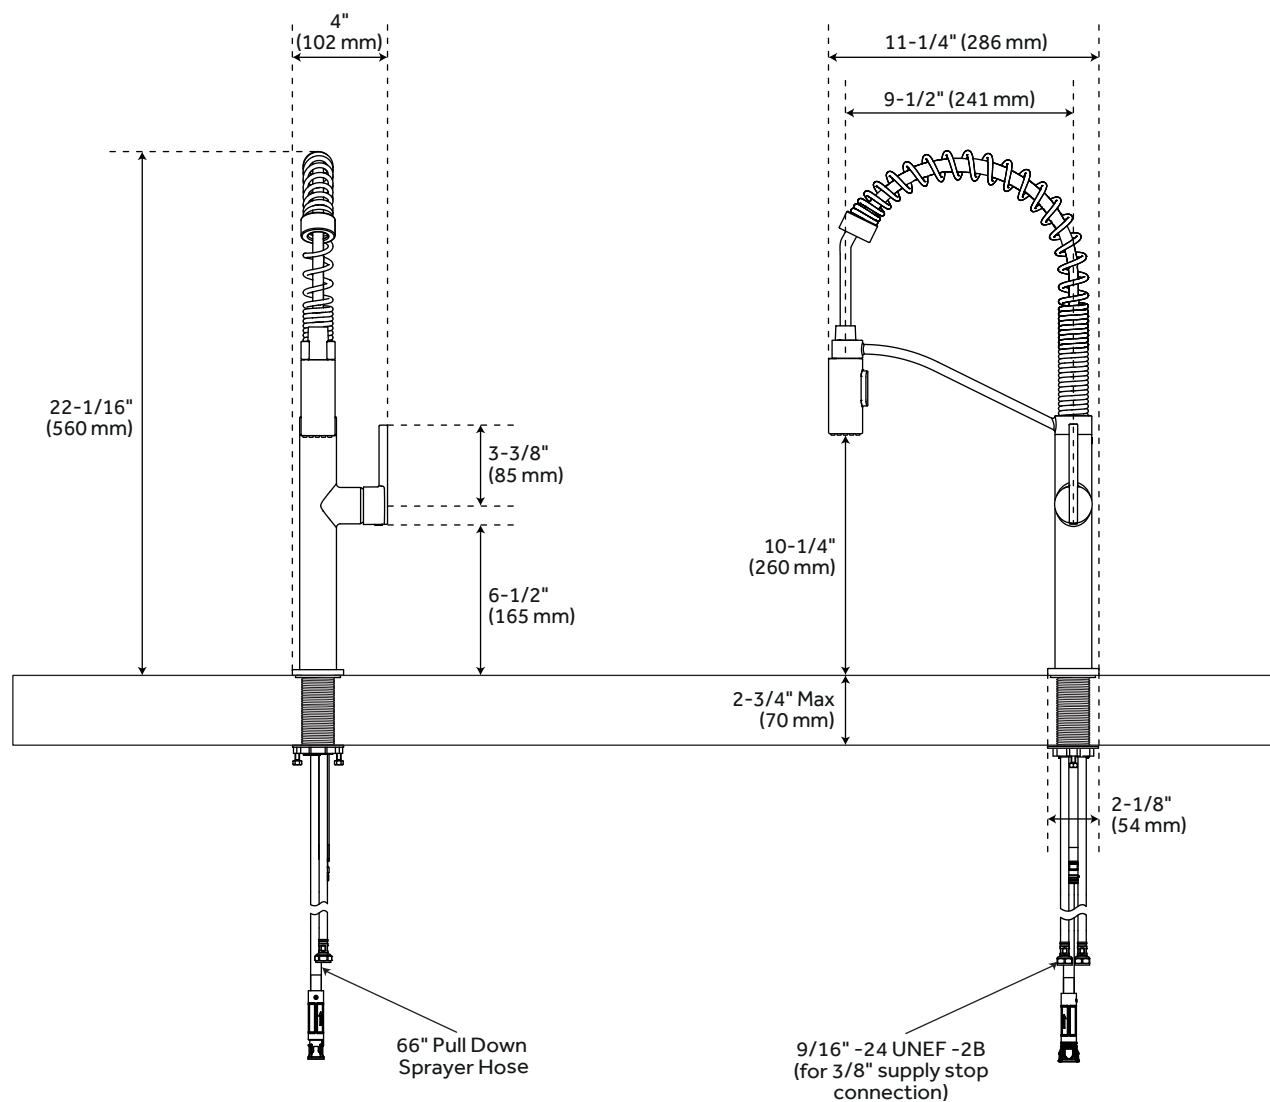

EILER SINGLE-HOLE KITCHEN FAUCET WITH PULL-DOWN SPRING SPOUT

SKU: 953793

ASME A112.18.1/CSA B125.1
NSF/ANSI 372
NSF/ANSI/CAN 61
CEC Listed
CALGreen

FEATURES

Installation Type: Single-Hole
Features: Pull-Down
Design: Modern
Length: 11-1/4"
Width: 4"
Height: 22-1/16"
Faucet Centers: Single-Hole
Drain Included: No
Faucet Material: Metal
Handle Type: Lever
Handle Length: 3-3/8"
Flow Rate: 1.8 gpm (6.8 L/min) @ 60 psi
Kitchen Faucet Holes: 1
Hand Sprayer Material: ABS
Max. Countertop Thickness: 2-3/4"
Height To Spout: 10-1/4"
Spout Reach: 9-1/2"
Swivel Spout: Yes
Handle Height: 6-1/2"
Ceramic Disc Cartridges: Yes
Hot and Cold Indicators: No
Handle Material: Metal

REVISED 12/13/2022

EILER SINGLE-HOLE KITCHEN FAUCET WITH PULL-DOWN SPRING SPOUT

SKU: 953793

ADDITIONAL FEATURES

- Constructed of high quality materials with ABS pull-down spray head.
- Dual function pull-down sprayer has options for full spray or aerated stream.
- Includes a 66" pull-down sprayer hose.
- Metal lever handle makes it easy to adjust water.
- Made with a ceramic disc cartridge for lasting durability.
- Optional deck plate available OBPF180048.

REVISED 12/13/2022

EILER SINGLE-HOLE KITCHEN FAUCET WITH PULL-DOWN SPRING SPOUT

All dimensions and specifications are nominal and may vary. Use actual products for accuracy in critical situations.