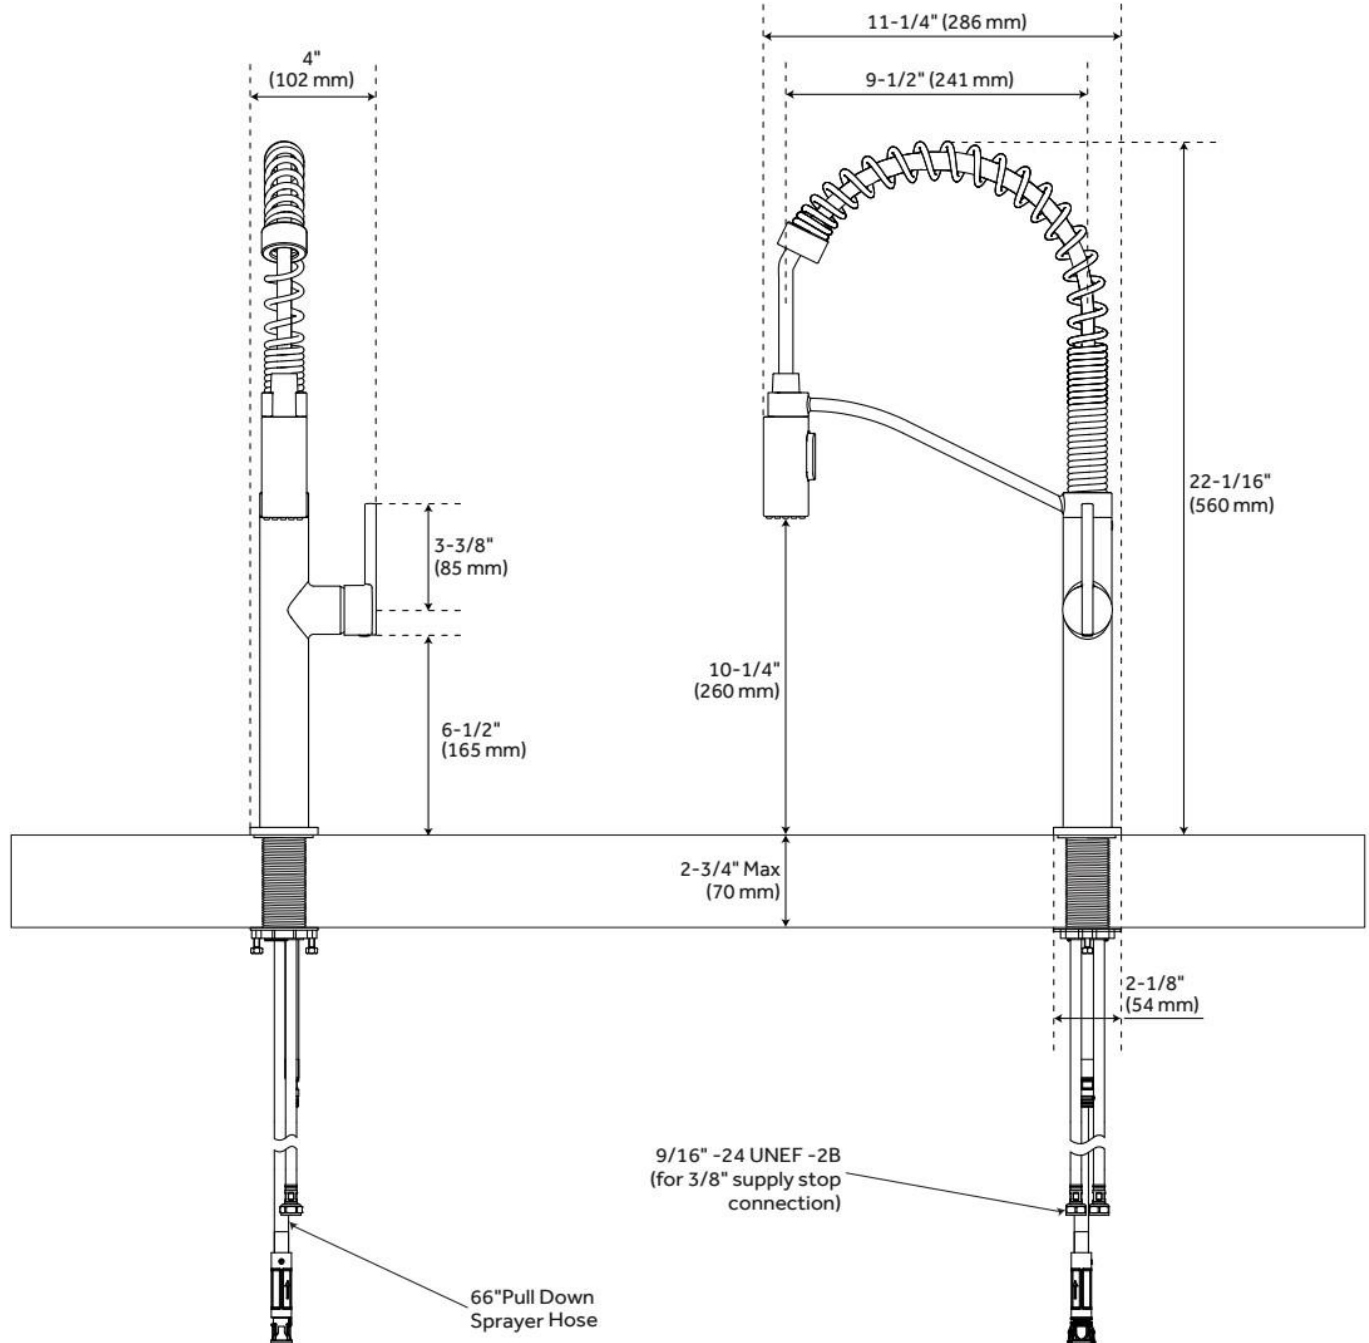

EILER SINGLE-HOLE KITCHEN FAUCET WITH PULL-DOWN SPRING SPOUT

SKU: 953793

Code: SHXCEL107, SH484059, OBPF180048, SH484069

FEATURES

Material: Metal construction for strength and durability

Faucet Centers: Single-Hole

Installation Type: Single-Hole

Flow Rate: 1.8 gpm (6.8 L/min) @ 60 psi

Spray Type: Stream, Full

Cartridge Type: Ceramic Disc

Swivel Spout: Yes

ASME A112.18.1/CSA B125.1, NSF/ANSI 372, NSF/ANSI 61, NSF/ANSI/CAN 61, NSF/ANSI/CAN 61-9:Q≤1, ICC/ANSI A117.1, CEC Listed, CALGreen, Massachusetts Accepted, LISTED ID: SHXCEL107*

ADDITIONAL FEATURES

- Constructed of high quality materials with ABS pull-down spray head.
- Dual function pull-down sprayer has options for full spray or aerated stream.
- Includes a 66" pull-down sprayer hose.
- Metal lever handle makes it easy to adjust water.
- Made with a ceramic disc cartridge for lasting durability.

REVISED 4/2/2025

EILER SINGLE-HOLE KITCHEN FAUCET WITH PULL-DOWN SPRING SPOUT

SKU: 953793

Code: SHXCCEL107, SH484059, OBPF180048, SH484069

REVISED 4/2/2025

EILER SINGLE-HOLE KITCHEN FAUCET WITH PULL-DOWN SPRING SPOUT