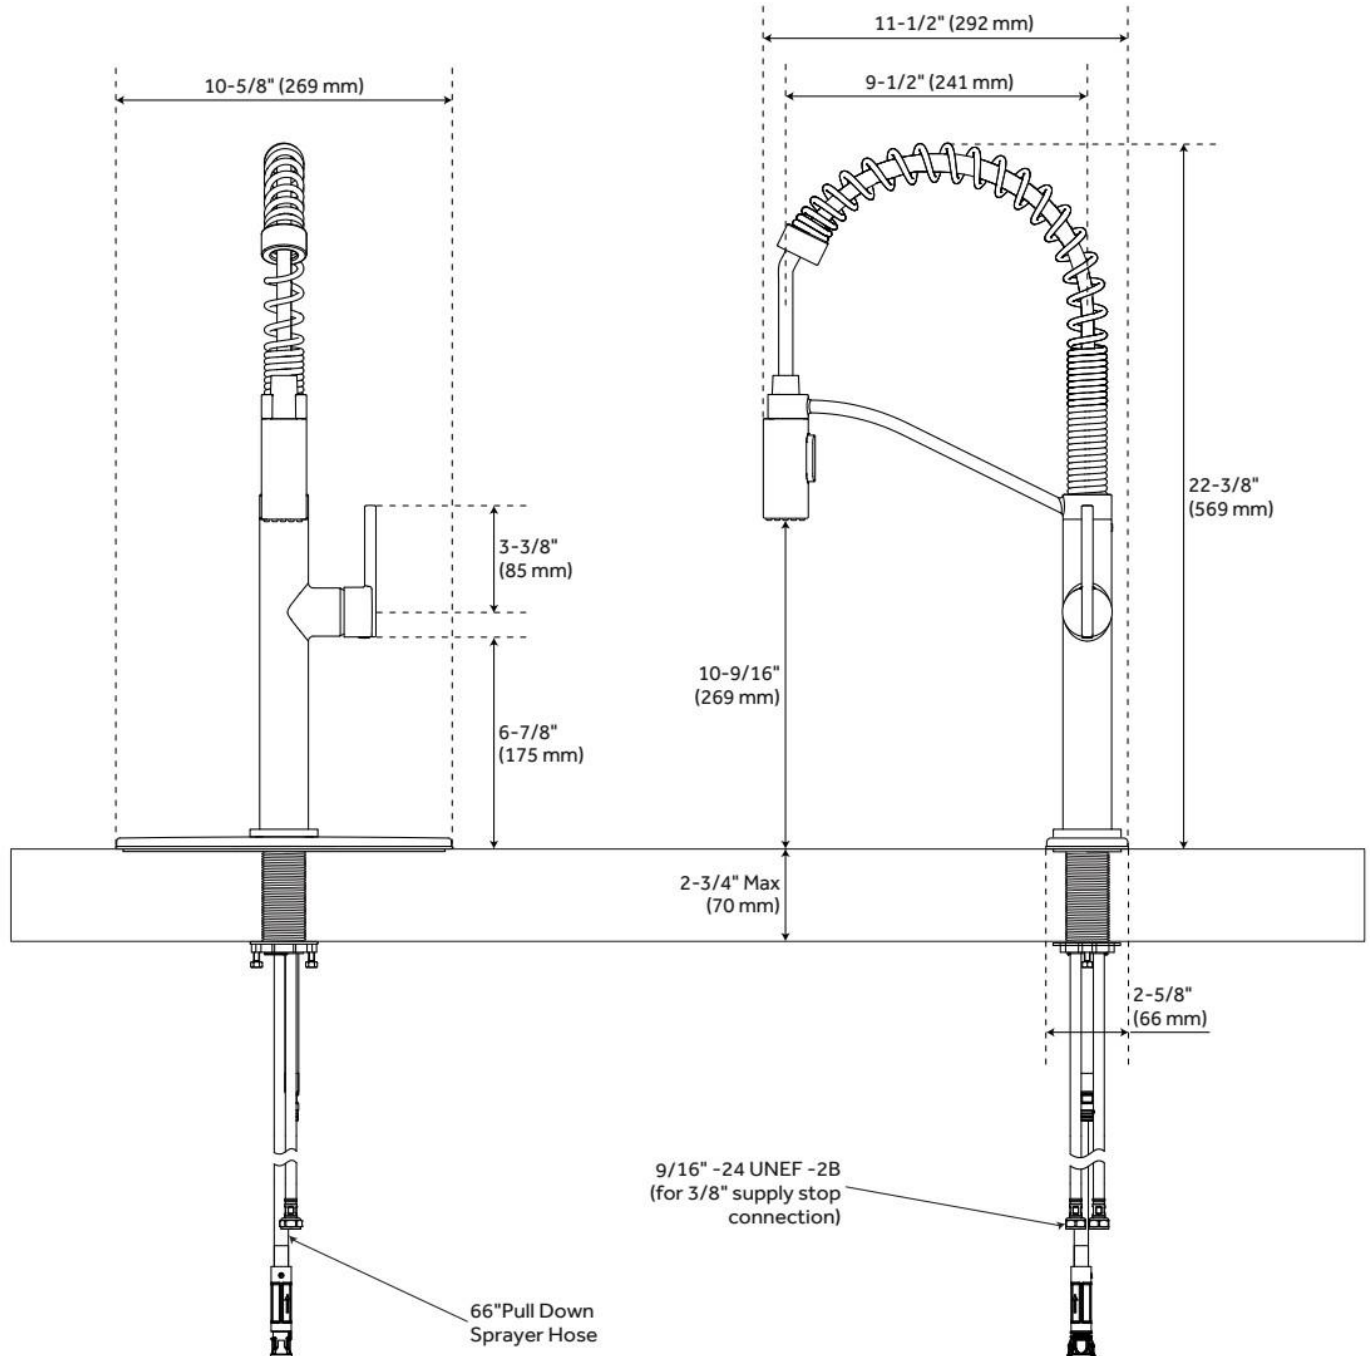

EILER SINGLE-HOLE KITCHEN FAUCET WITH PULL-DOWN SPRING SPOUT

SKU: 953793

Code: SHXCCEL107, SH484059, OBPF180048, SH484069

REVISED 4/2/2025