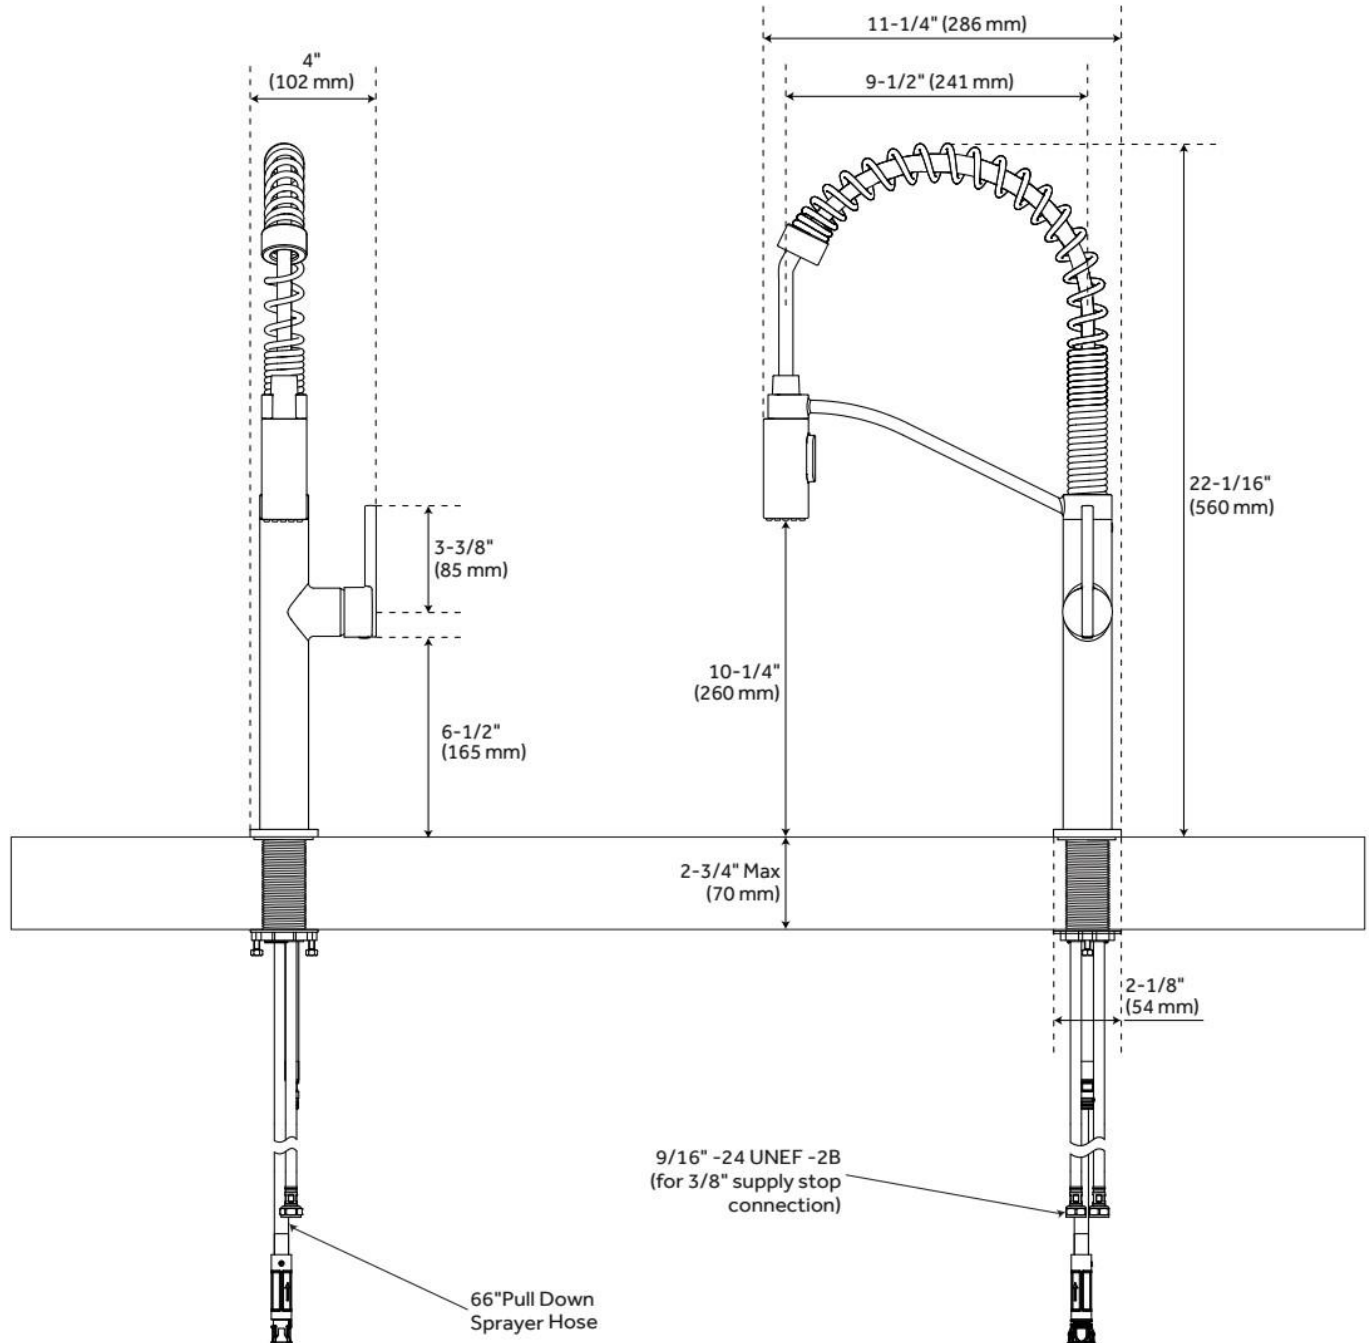

EILER SINGLE-HOLE KITCHEN FAUCET WITH PULL-DOWN SPRING SPOUT

SKU: 953793

Code: SHXCEL107, SH484059

FEATURES

Material: Metal construction for strength and durability

Installation Type: Single-Hole

Connection Type: Compression

Flow Rate: 1.8 gpm (6.8 L/min) @ 60 psi

Spray Type: Stream

Cartridge Type: Ceramic Disc

Swivel Spout: Yes

ASME A112.18.1/CSA B125.1, NSF/ANSI 372, NSF/ANSI 61, NSF/ANSI/CAN 61, NSF/ANSI/CAN 61-9:Q \leq 1, ICC/ANSI A117.1, CEC Listed, CALGreen, Massachusetts Accepted, LISTED ID: SHXCEL107*

ADDITIONAL FEATURES

- Constructed of high quality materials with ABS pull-down spray head.
- Dual function pull-down sprayer has options for full spray or aerated stream.
- Includes a 66" pull-down sprayer hose.
- Metal lever handle makes it easy to adjust water.
- Made with a ceramic disc cartridge for lasting durability.
- Optional deck plate available OBPF180048.

REVISED 5/21/2024

EILER SINGLE-HOLE KITCHEN FAUCET WITH PULL-DOWN SPRING SPOUT

SKU: 953793

Code: SHXCCEL107, SH484059

REVISED 5/21/2024