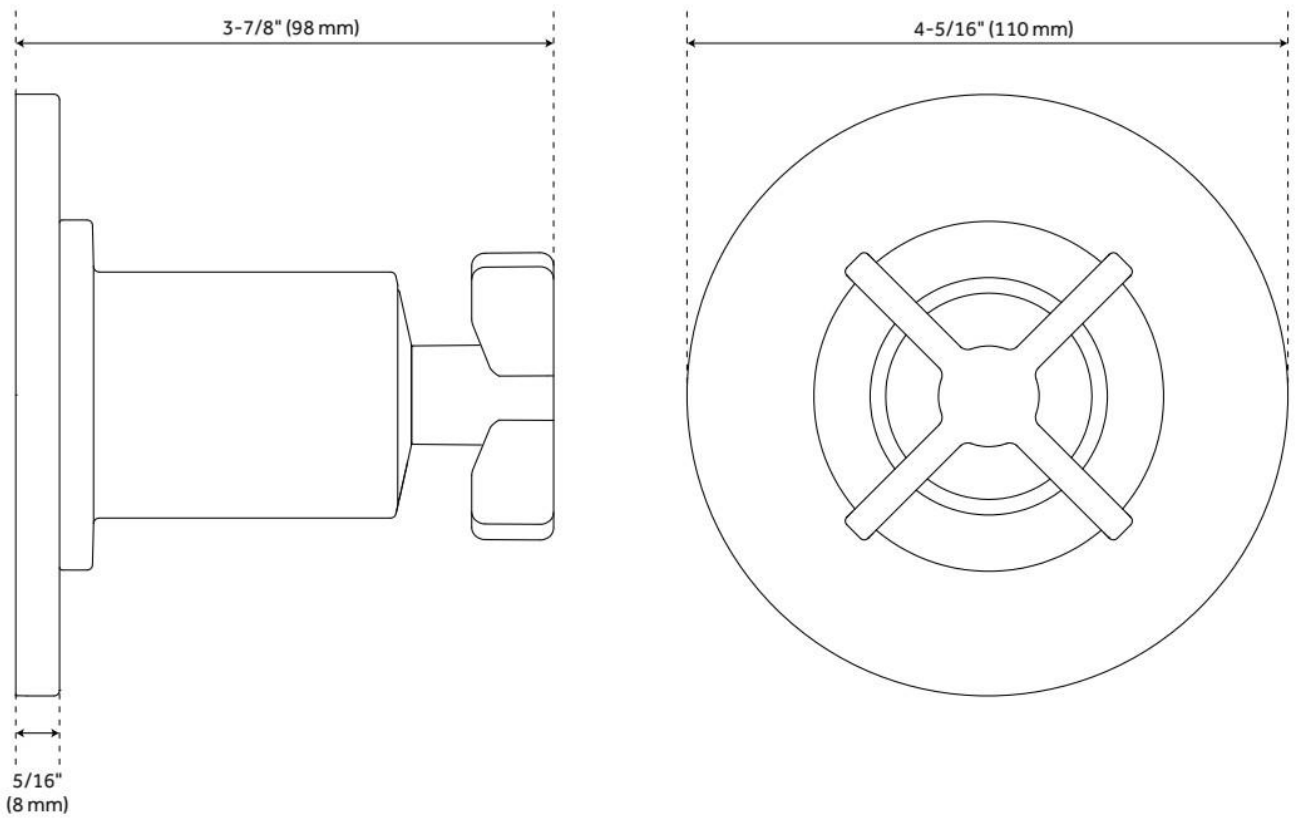

VASSOR IN-WALL SHOWER DIVERTER

SKU: 953802

Code: SHVA9005, SH6101, SH6103, SH488907, SH488937, SH488938

FEATURES

Material: Metal

ASME A112.18.1/CSA B125.1, ASME A112.18.2/CSA B125.2, Massachusetts Accepted, LISTED ID: SHVA9005*, SH6101, SH6103

ADDITIONAL FEATURES

- Metal cross handle.
- Not intended as a shut off valve.
- Wall thickness range: 1" - 1-3/4".
- Extension kit available (SH6101EXT).
- Included Rough-in Valve:
 - Six total settings allow for shared water flow between outlets, giving you the ability to use two functions at once.
 - Single-Function CALGreen Diverter Valve Cartridge that restricts water flow to one outlet at a time available. (SH6150)
 - Brass valve body.
 - Ceramic cartridge.
 - Recommended valve installation depth 1-5/8" to 2-3/8".
 - Must be installed in accordance with provided installation instructions

REVISED 10/11/2024

VASSOR IN-WALL SHOWER DIVERTER

SKU: 953802

Code: SHVA9005, SH6101, SH6103, SH488907, SH488937, SH488938

REVISED 10/11/2024

3-WAY IN-WALL DIVERTER ROUGH-IN VALVE - 3/4"

SKU: 446519
Code: SH6103

FEATURES

Material: Brass
Cartridge Type: Ceramic Disc

IAPMO, ASME A112.18.1/CSA B125.1, ASME A112.18.2/CSA B125.2, Massachusetts Accepted, LISTED ID: SH6103

ADDITIONAL FEATURES

- Six total settings allow for shared water flow between outlets, giving you the ability to use two functions at once.
- Ceramic cartridge.
- Available Single-Function Diverter Valve Cartridge restricts water flow to one outlet at a time.
- Not intended as a shut off valve.
- For installations only requiring 2 outlets, the 3rd outlet may be looped into one of the existing pipes.
- Compatible with Beasley, Berwyn, Boca Raton, Drea, Edenton, Elita, Greyfield, Gunther, Hibiscus, Key West, Lentz, Lexia, Pendleton, Pinecrest, Provincetown, Rigi, Sefina, Vassor and Vilamonte Diverter Trims.