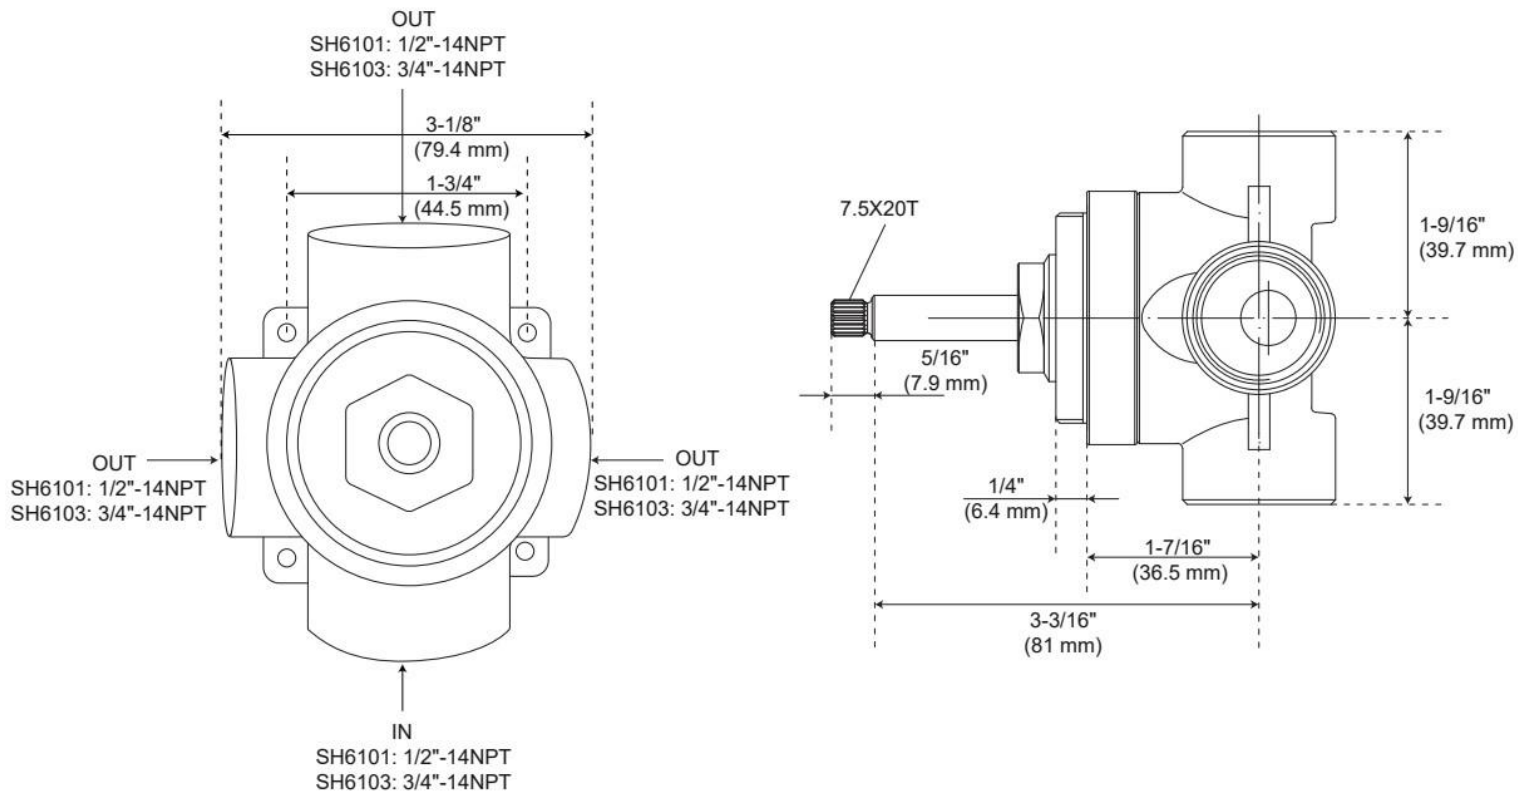

3-WAY IN-WALL DIVERTER ROUGH-IN VALVE - 3/4"

SKU: 446519
Code: SH6103

REVISED 10/11/2024