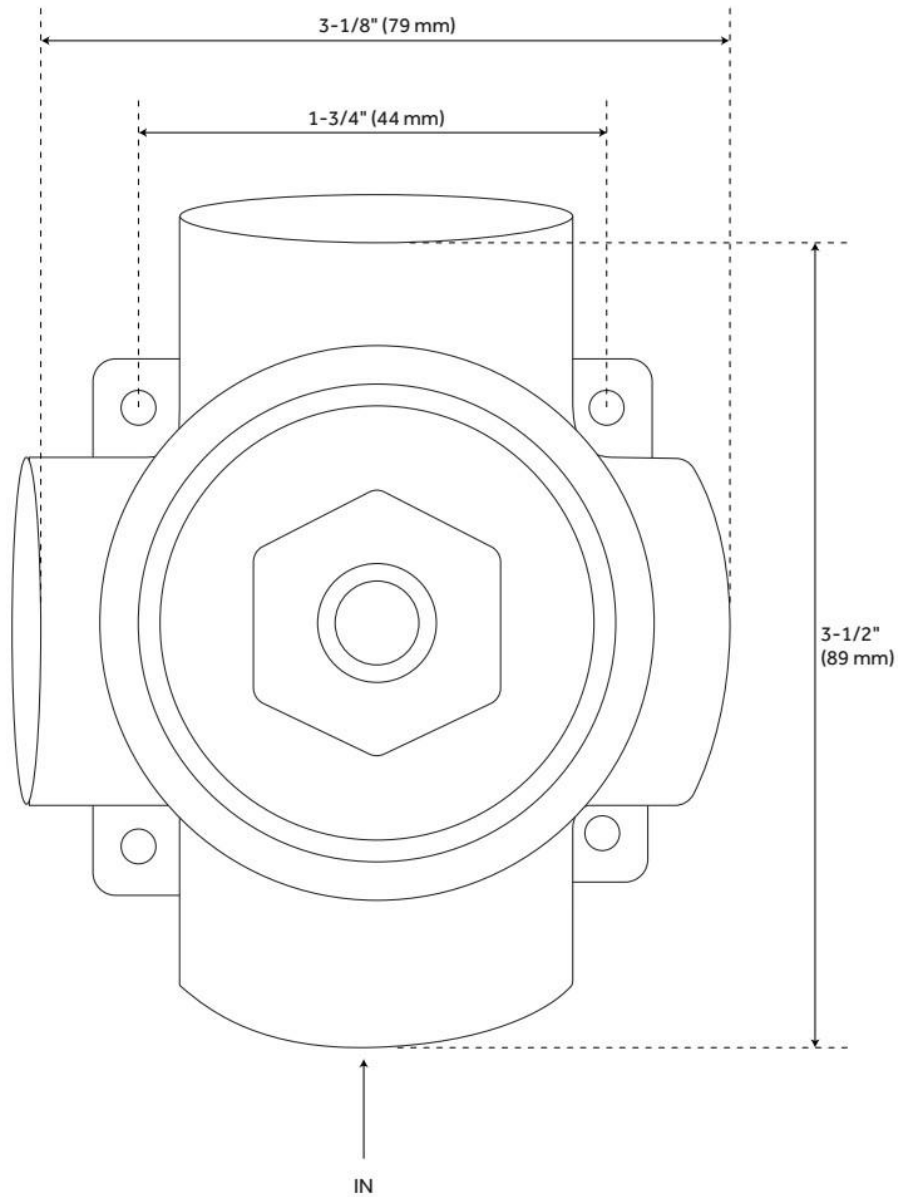

3-WAY IN-WALL DIVERTER ROUGH-IN VALVE - 3/4"

SKU: 446519
Code: SH6103

REVISED 5/24/2024