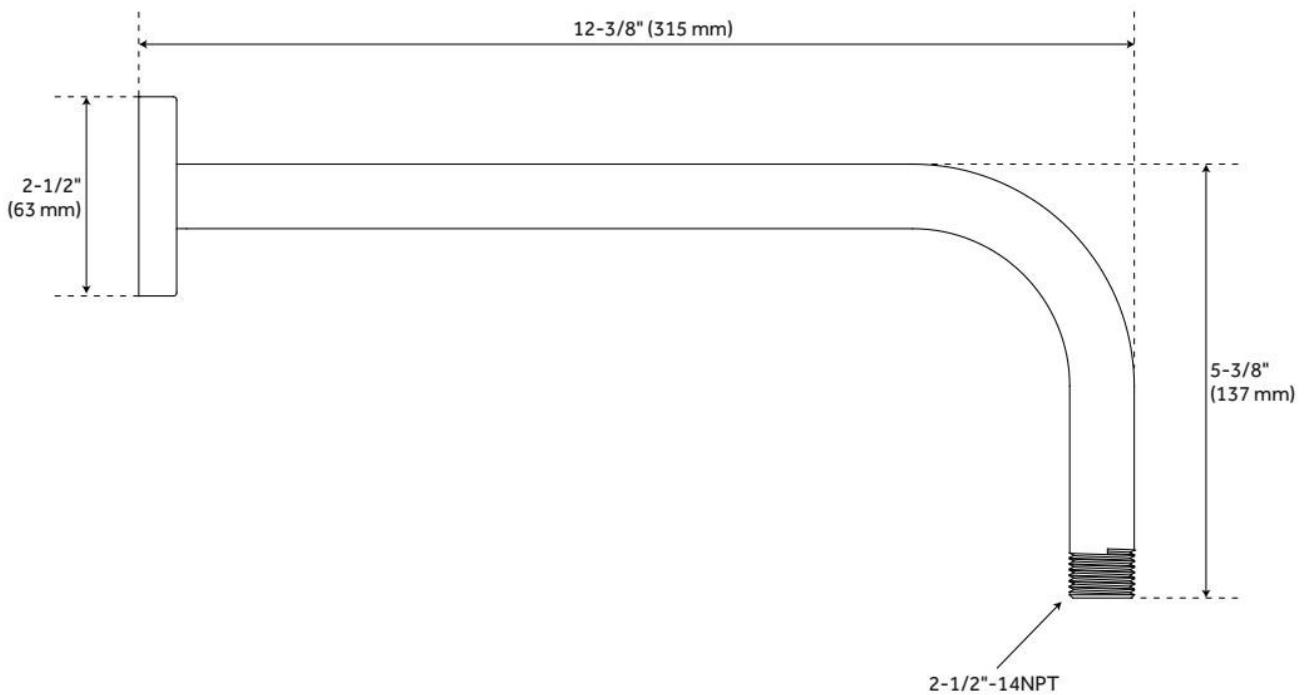

CYLINDRICAL WALL-MOUNT SHOWER ARM

SKU: 953769

Code: SHRSA122, SH484204, SHRSA122PB, SHRSA122PN

REVISED 5/30/2024