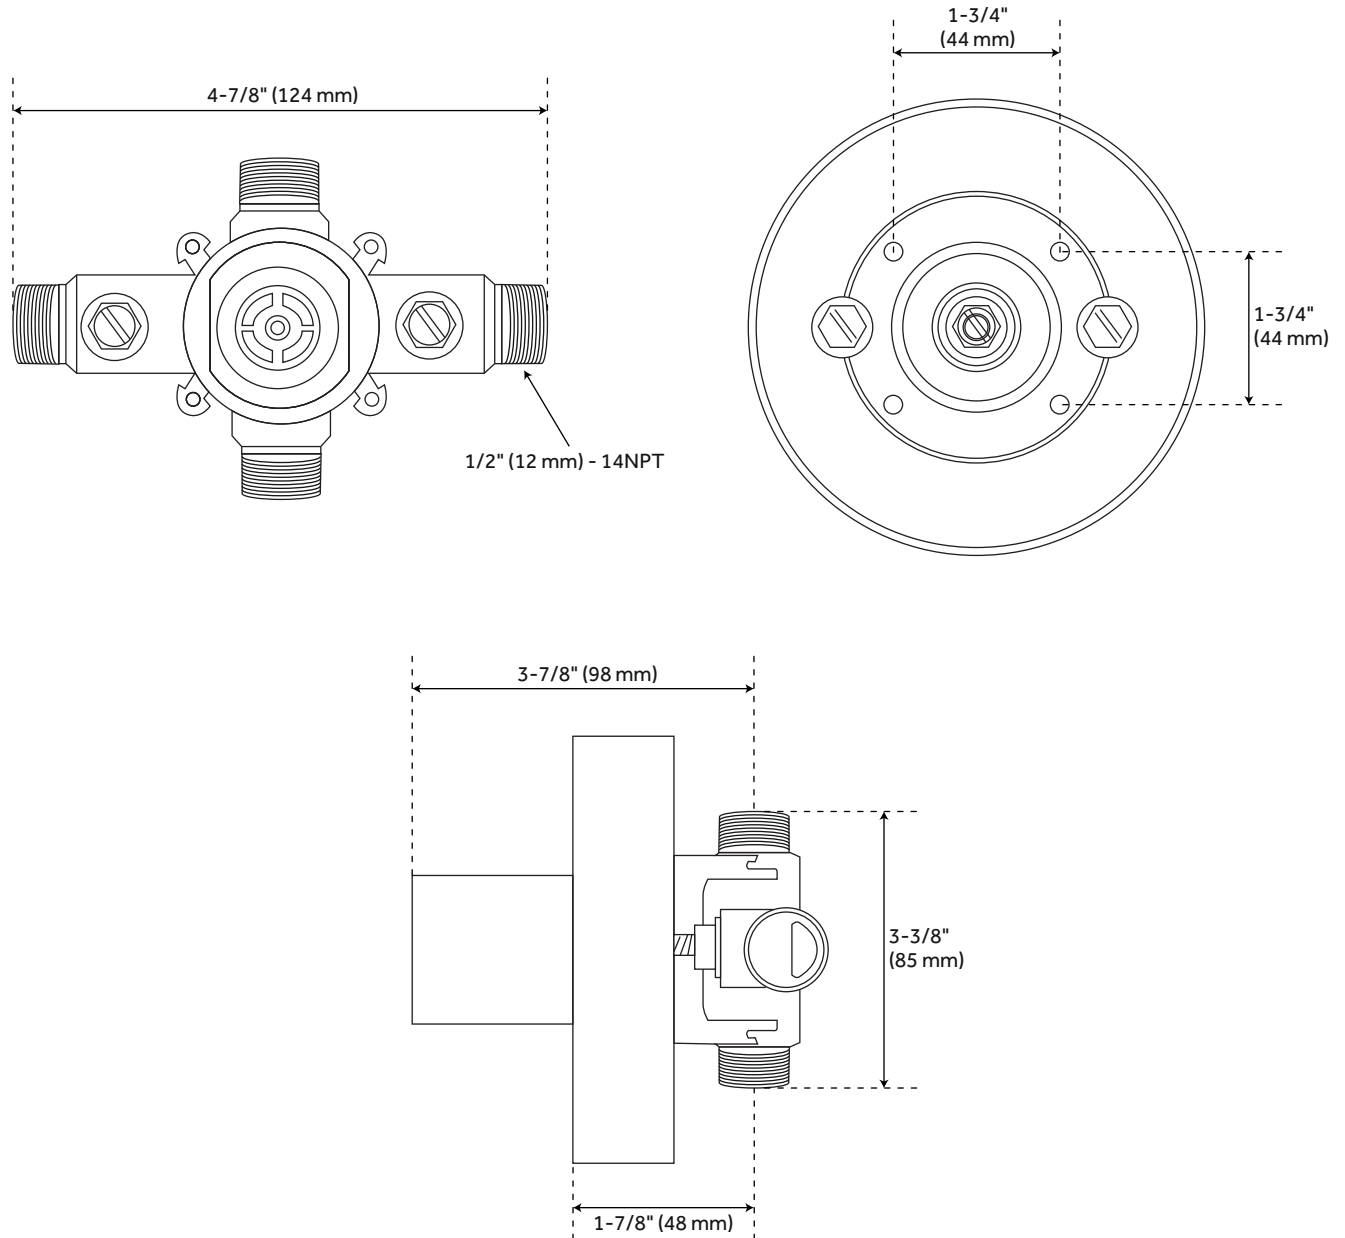

PRESSURE BALANCE TUB AND SHOWER ROUGH-IN VALVE

SKU: 446520

SH4001

All dimensions and specifications are nominal and may vary. Use actual products for accuracy in critical situations.