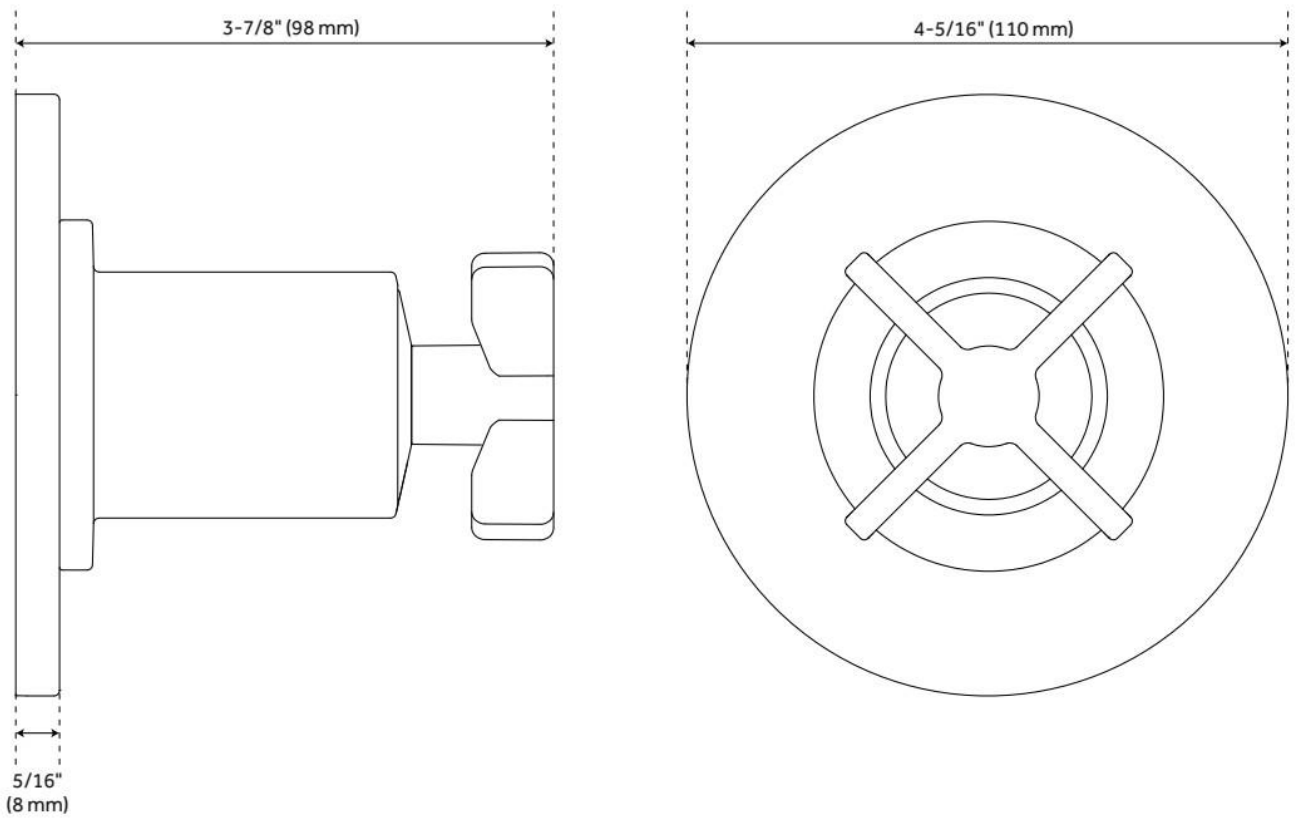

VASSOR IN-WALL SHOWER DIVERTER

SKU: 953802

Code: SHVA9005, SH6101, SH6103, SH488907, SH488937, SH488938

REVISED 5/30/2024