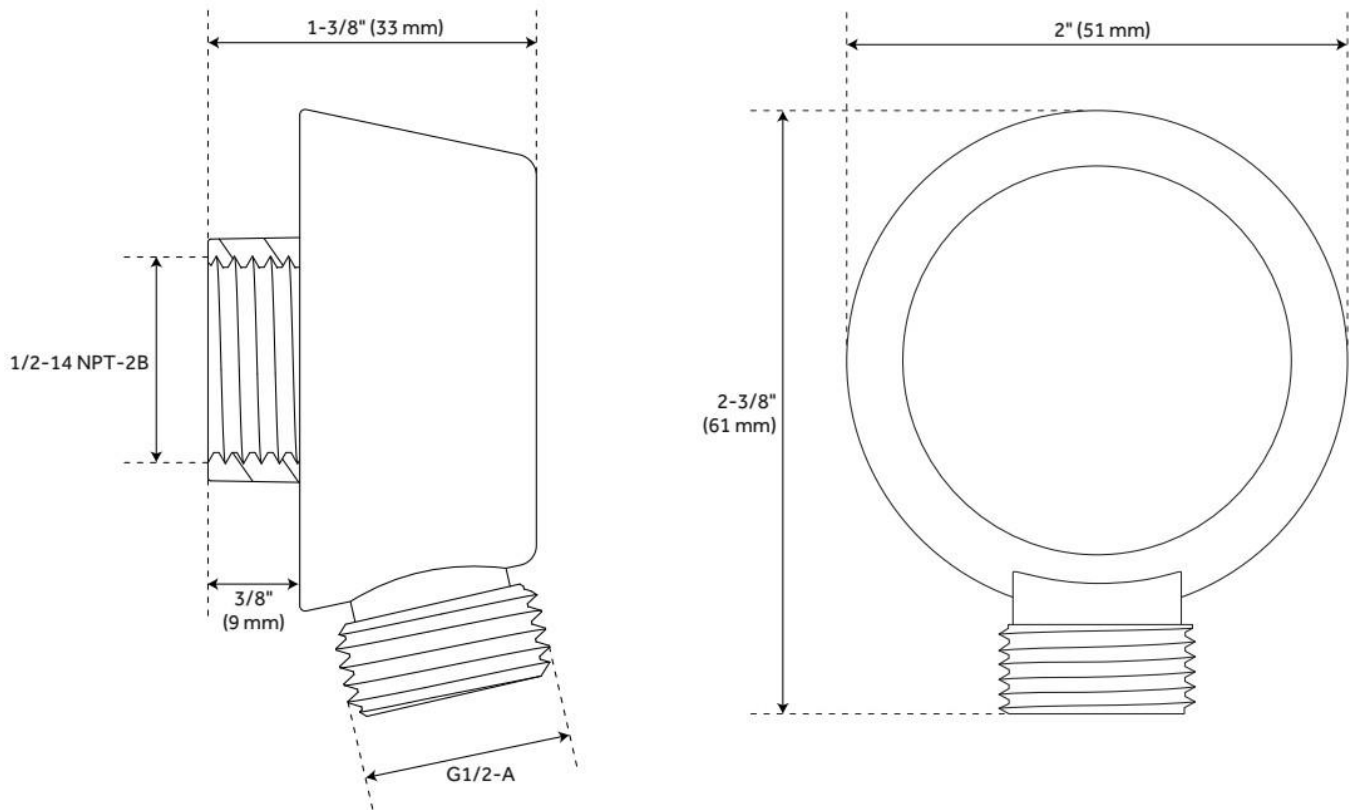

CONTEMPORARY ROUND WATER SUPPLY ELBOW FOR HAND SHOWER

SKU: 932365

Code: SHWE2040, SH417826, SH484207, SH485502, SHWE2040PB

REVISED 5/30/2024