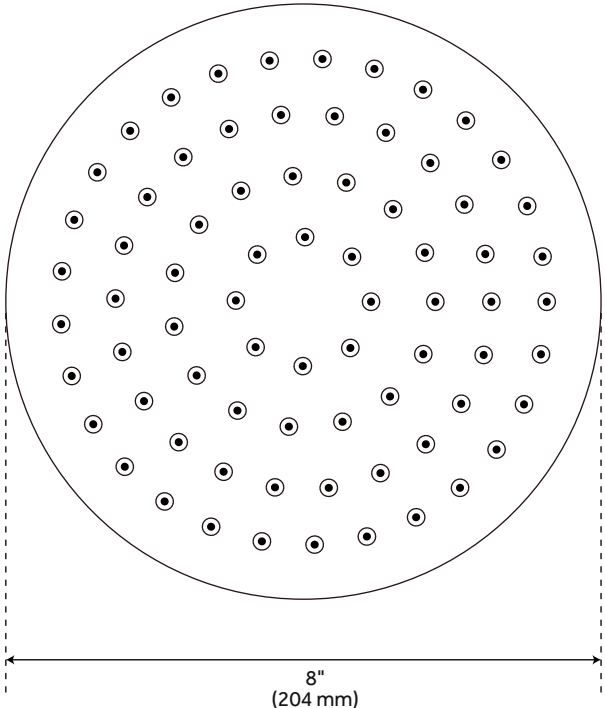

MODERN ROUND RAINFALL SHOWER HEAD - 1.8 GPM

All dimensions and specifications are nominal and may vary. Use actual products for accuracy in critical situations.