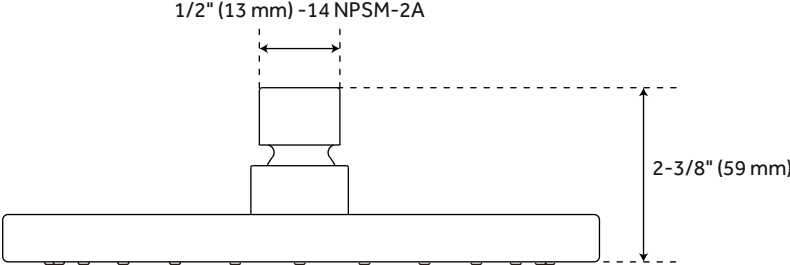

MODERN ROUND RAINFALL SHOWER HEAD - 1.8 GPM

All dimensions and specifications are nominal and may vary. Use actual products for accuracy in critical situations.