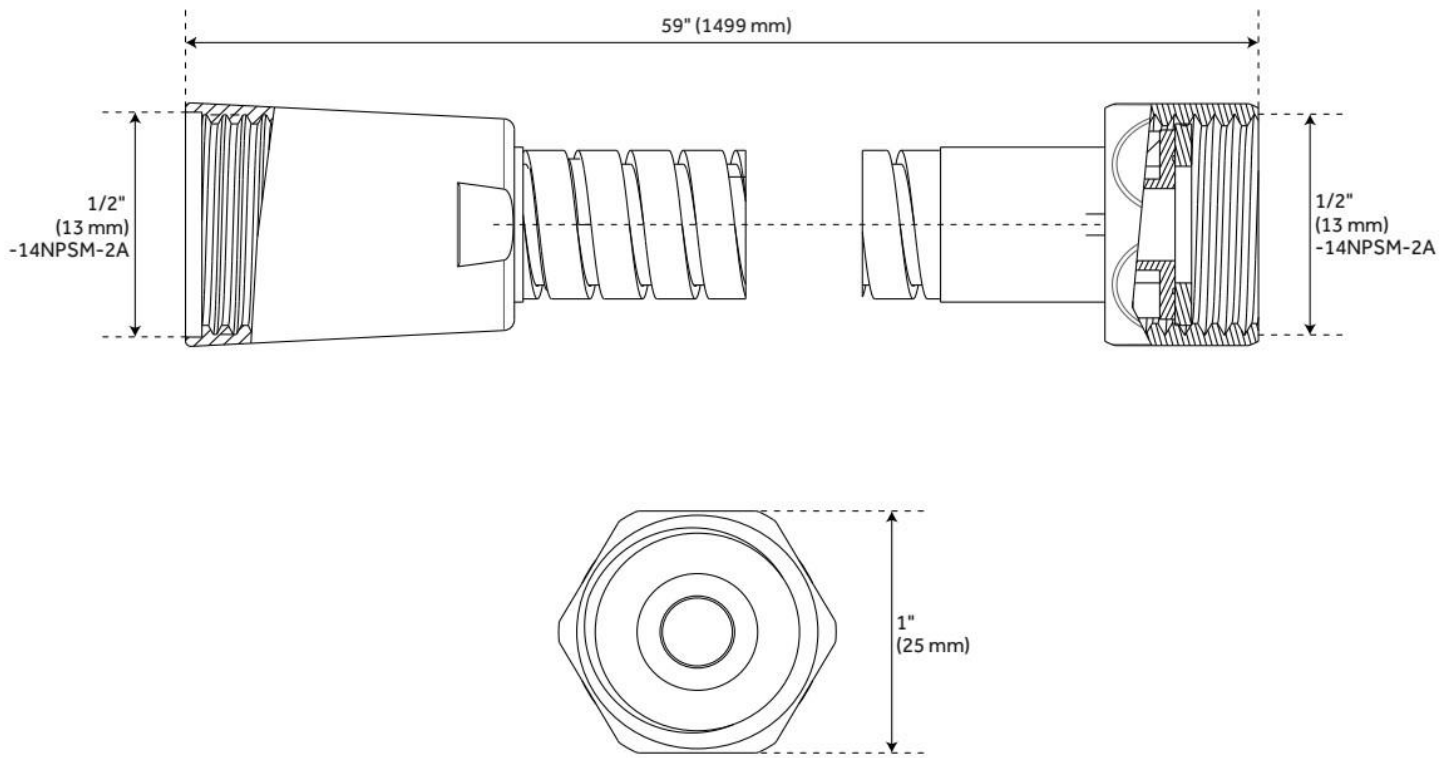

60" METAL HAND SHOWER HOSE

SKU: 948088
Code: SHH1010

REVISED 5/24/2024