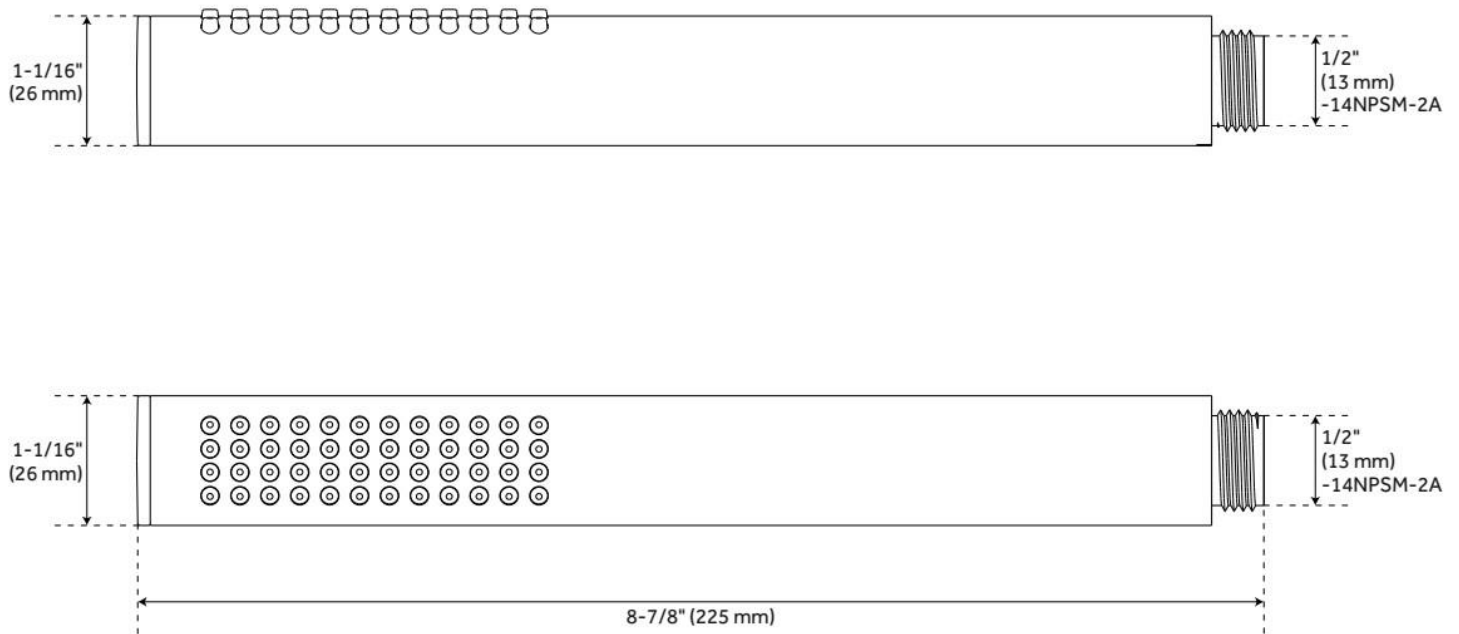

CONTEMPORARY TUBULAR HAND SHOWER

SKU: 948923

Code: SHHS4030G, SH488912, SHHS4030GPB

REVISED 5/30/2024