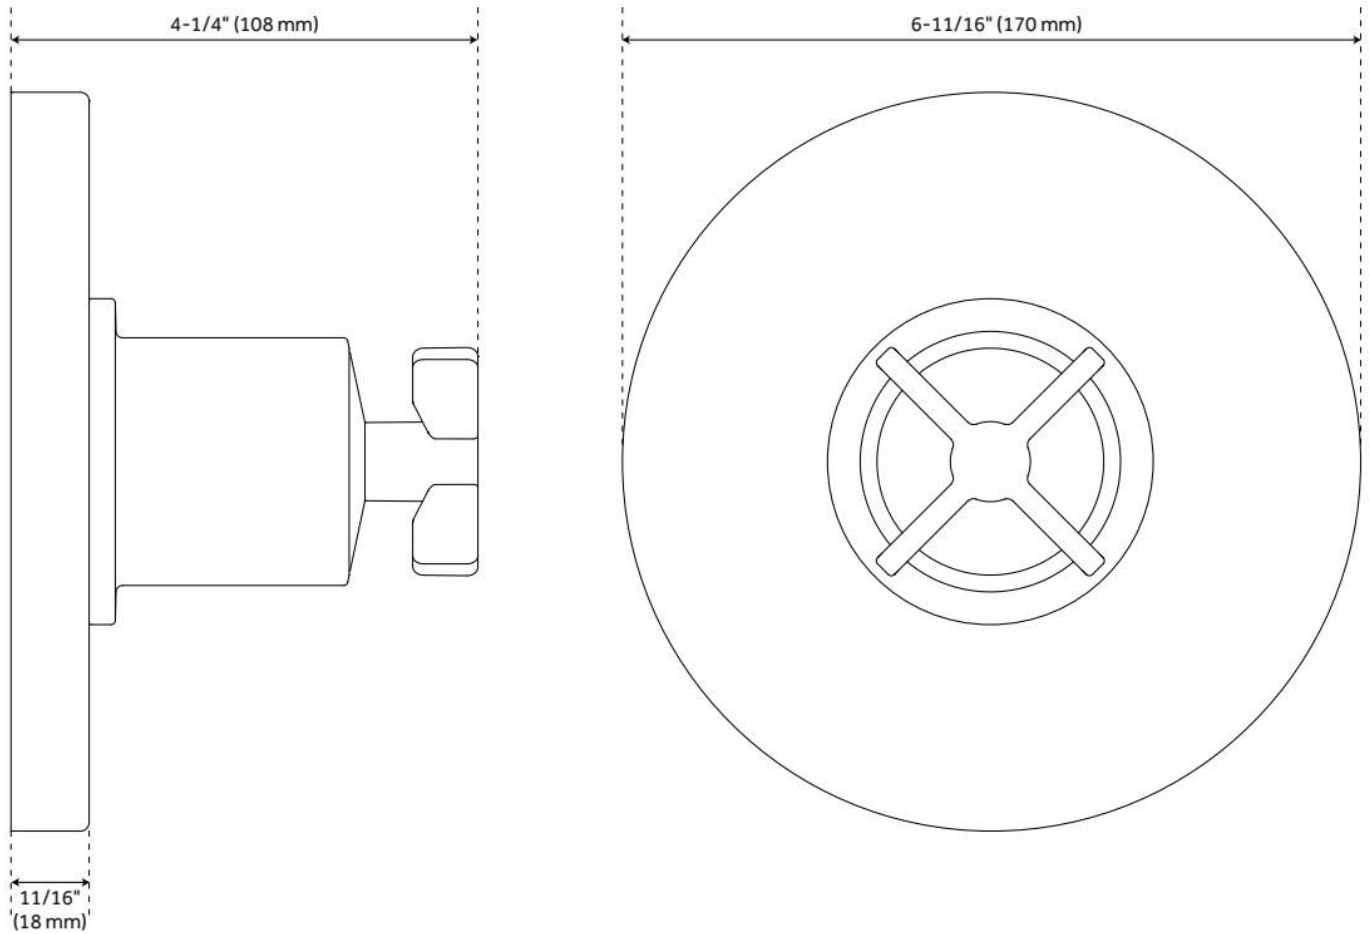

VASSOR PRESSURE BALANCE SHOWER VALVE

SKU: 953799

Code: SHVA8010, SH4001, SH488906, SH488936

REVISED 5/30/2024